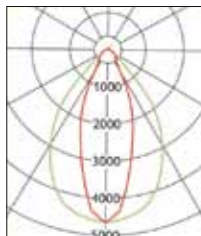

NARROW BEAM (NB)

Beam 32° / UGR22 / Ra80

For high halls and high rack areas
Installation height: 6-12m

Colour code: BAG grey standard / BAW white / BAB black