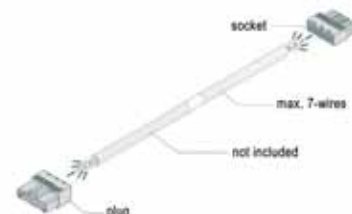

BALDUR L-CONNECTOR

BALCO	L-support	€ 13,75
BAPLUG	Mains out/mains in connect set	€ 16,65

BALDUR T-CONNECTOR

BATCO	T-support	€ 18,05
BAPLUG	Mains out/mains in connect set	€ 16,65

BALDUR X-CONNECTOR

BAXCO	X-support	€ 25,25
BAPLUG	Mains out/mains in connect set	€ 16,65