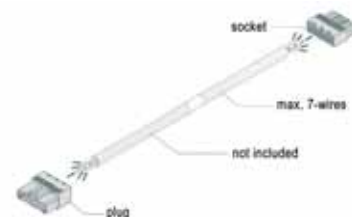

BALDUR L-CONNECTOR

BALCO	L-support	€ 13,75
BAPLUG	Mains out/mains in connect set	€ 16,65

BALDUR T-CONNECTOR

BATCO	T-support	€ 18,05
BAPLUG	Mains out/mains in connect set	€ 16,65

BALDUR X-CONNECTOR

BAXCO	X-support	€ 25,25
BAPLUG	Mains out/mains in connect set	€ 16,65