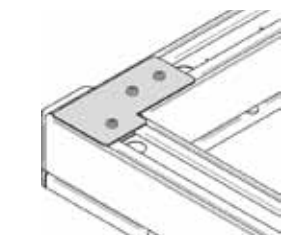

BALDUR

BALDUR SKADI SPOT

Beam 36° / 91lm/W (24° / 12° on request)
Colour code: BAG grey standard / BAW white / BAB black

BAGSK1930	1 x 30W / 930 / grey / 562mm	€ 330,10
BAGSK2930	2 x 30W / 930 / grey / 562mm	€ 566,20
BAGSK1840	1 x 30W / 840 / grey / 562mm	€ 330,10
BAGSK2840	2 x 30W / 840 / grey / 562mm	€ 566,20

BALDUR 3F TRACK MODULE

Colour code: BAG grey standard / BAW white / BAB black

BAW0562T	White track module 562mm	€ 165,05
BAG0562T	Grey track module 562mm	€ 165,05
BAB0562T	Black track module 562mm	€ 165,05
BAW1124T	White track module 1124mm	€ 192,55
BAG1124T	Grey track module 1124mm	€ 192,55
BAB1124T	Black track module 1124mm	€ 192,55

BALDUR TRUNK SENSOR (2FT)

Colour code: BAG grey standard / BAW white / BAB black

BAW562S	White trunk module 562mm + sensor	€ 183,40
BAG562S	Grey trunk module 562mm + sensor	€ 183,40
BAB562S	Black trunk module 562mm + sensor	€ 183,40

BALDUR PLASTIC BLIND COVER

Colour code: BAG grey standard / BAW white / BAB black

BAG0280BC	Blind cover 280mm (1FT)	€ 5,90
BAG0560BC	Blind cover 560mm (2FT)	€ 6,90
BAG1124BC	Blind cover 1124mm (4FT)	€ 9,20
BAG1686BC	Blind cover 1686mm (6FT)	€ 11,50

BALDUR L-CONNECTOR

BALCO	L-support	€ 13,75
BAPLUG	Mains out/mains in connect set	€ 16,65

BALDUR T-CONNECTOR

BATCO	T-support	€ 18,05
BAPLUG	Mains out/mains in connect set	€ 16,65

BALDUR X-CONNECTOR

BAXCO	X-support	€ 25,25
BAPLUG	Mains out/mains in connect set	€ 16,65