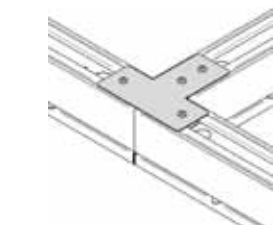

BALDUR L-CONNECTOR

BALCO	L-support	€ 13,75
BAPLUG	Mains out/mains in connect set	€ 16,65

BALDUR T-CONNECTOR

BATCO	T-support	€ 18,05
BAPLUG	Mains out/mains in connect set	€ 16,65

BALDUR X-CONNECTOR

BAXCO	X-support	€ 25,25
BAPLUG	Mains out/mains in connect set	€ 16,65