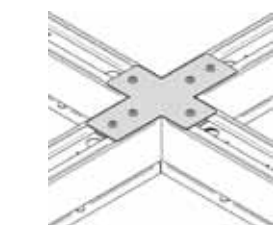

BALDUR T-CONNECTOR

BATCO	T-support	€ 18,05
BAPLUG	Mains out/mains in connect set	€ 16,65