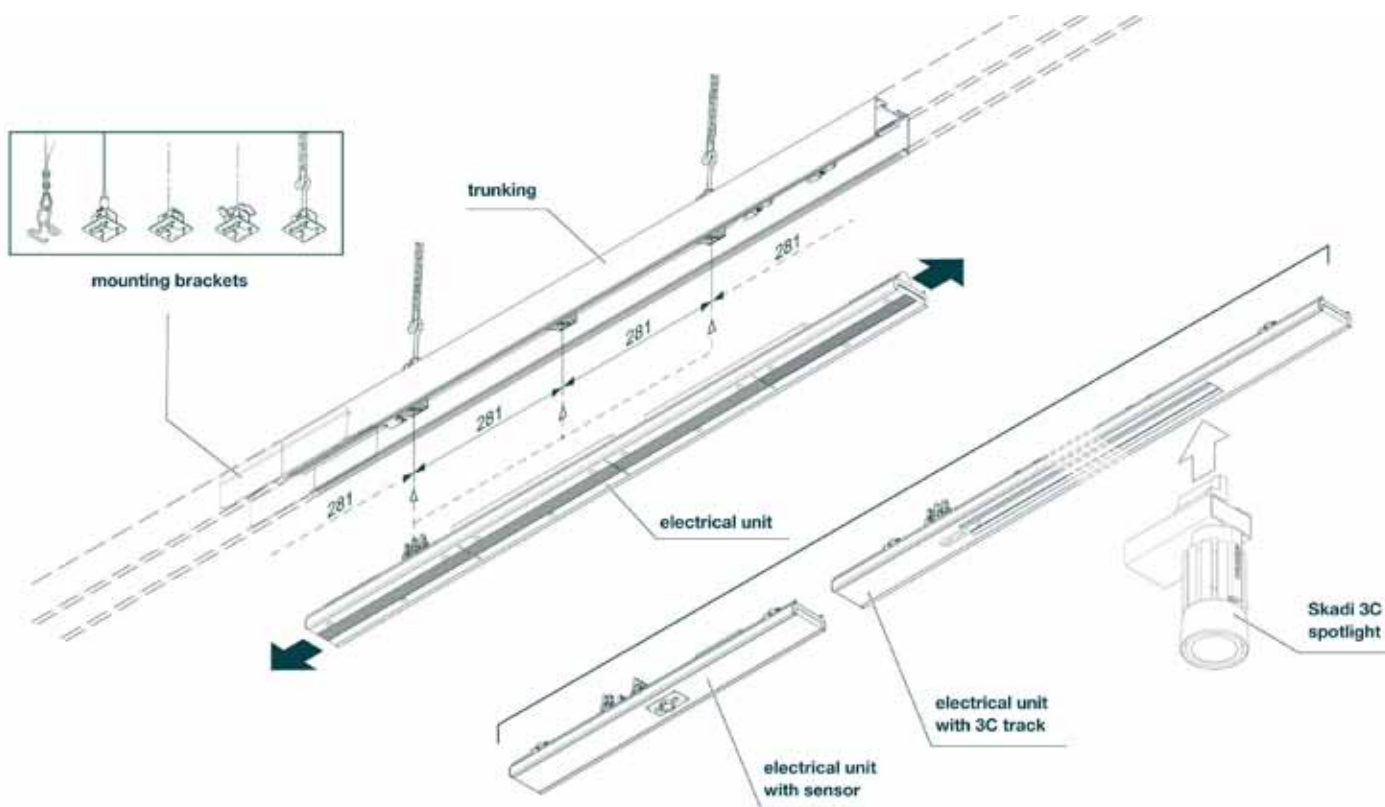

BALDUR

T-BAR 24 BRACKET
Clip for T24 ceiling

BAW24P	white	€ 11,50
BAG24P	grey	€ 11,50
BAB24P	black	€ 11,50

END CAP (2 PIECES)
Power connector 5 fase + end cap

BAWEND	standard module / white	€ 9,20
BAGEND	standard module / grey	€ 9,20
BABEND	standard module / black	€ 9,20

STEEL WIRE BRACKET
Clip for suspension

BAW24K	white	€ 16,05
BAG24K	grey	€ 16,05
BAB24K	black	€ 16,05

END CAP (2 PIECES)
Power connector 5 fase + end cap

BAWENDODI	ODI module / white	€ 11,50
BAGENDODI	ODI module / grey	€ 11,50
BABENDODI	ODI module / black	€ 11,50

ON CEILING BRACKET
Clip for direct ceiling

BAWP	white	€ 9,20
BAGP	grey	€ 9,20
BABP	black	€ 9,20

SUSPENSION KIT FOR CONCRETE CEILING
Steel wire + ceiling cup M6

ALTR1	1m steel wire cable	€ 6,40
ALTR2	2m steel wire cable	€ 7,35
ALTR4	4m steel wire cable	€ 9,35

CHAIN BRACKET
Clip for chain suspension

BAWC	white	€ 11,50
BAGC	grey	€ 11,50
BABC	black	€ 11,50

SUSPENSION KIT FOR T-BAR CEILING
Steel wire + ceiling cup M6 + T24 clip M6

ALTR1SD24	1m steel wire cable	€ 8,15
ALTR2SD24	2m steel wire cable	€ 9,10
ALTR4SD24	4m steel wire cable	€ 11,10

BASIC BRACKET
Clip for steel wire suspension

BAWB	white	€ 4,60
BAGB	grey	€ 4,60
BABB	black	€ 4,60

RAIL CONNECTOR

BACON	connector	€ 20,65