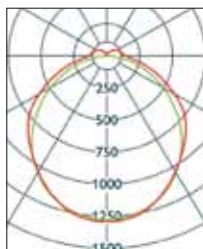

OPAL DIRECT-INDIRECT (ODI)

Beam 116° / UGR25 / Ra80

With ceiling illumination
Installation height: approx. 3m

Colour code: BAG grey standard / BAW white / BAB black