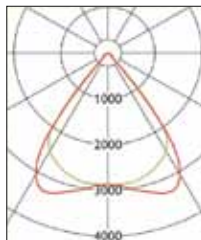

MEDIUM BEAM (MB)

Beam 74° / UGR19 / Ra80

For general lighting in open areas
Installation height: 5-7m

Colour code: BAG grey standard / BAW white / BAB black