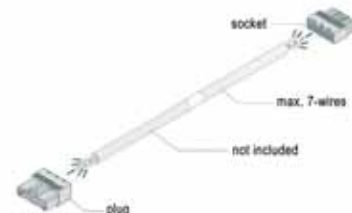

BALDUR L-CONNECTOR

BALCO	L-support	€ 13,75
BAPLUG	Mains out/mains in connect set	€ 16,65

BALDUR T-CONNECTOR

BATCO	T-support	€ 18,05
BAPLUG	Mains out/mains in connect set	€ 16,65

BALDUR X-CONNECTOR

BAXCO	X-support	€ 25,25
BAPLUG	Mains out/mains in connect set	€ 16,65