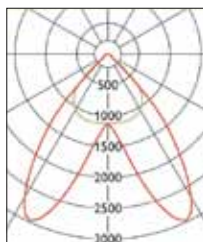

BALDUR LED UNITS

DOUBLE ASYMMETRICAL (DA)

Beam 2x24° / UGR22 / Ra80

For gangways / width approx. 1,8m
Installation height: approx. 3-3,5m

Colour code: BAG grey standard / BAW white / BAB black