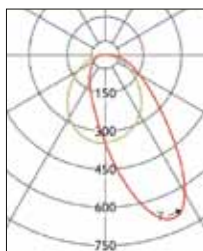

ASYMMETRICAL WALL WASHER (AS)

Beam 25° / UGR25 / Ra80

Wall washer
Installation height: approx. 3-5m

Colour code: BAG grey standard / BAW white / BAB black