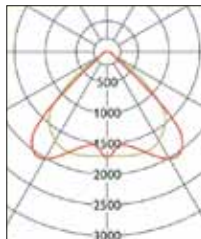

WIDE BEAM (WB)

Beam 88° / UGR22 / Ra80

For low installation height: 3-5m

Colour code: BAG grey standard / BAW white / BAB black

BALDUR WB / 1124MM (4FT) RAL 9006

BAG404F83WB	4000lm / 3000K / 4FT	€ 217,75
BAG404F84WB	4000lm / 4000K / 4FT	€ 217,75
BAG404F83WBE	Emergency module / 3000K / 4FT / 3h	€ 499,50
BAG404F84WBE	Emergency module / 4000K / 4FT / 3h	€ 499,50