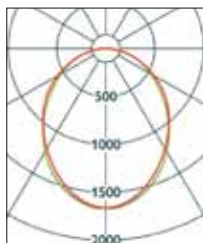

OPAL (OP)

Beam 96° / UGR27 / Ra80

For aestetical standard
Installation height: approx. 3m

Colour code: BAG grey standard / BAW white / BAB black

BALDUR OP / 1124MM (4FT) RAL 9006

BAG404F83OP	4000lm / 3000K / 4FT	€ 217,75
BAG404F84OP	4000lm / 4000K / 4FT	€ 217,75
BAG404F83OPE	Emergency module / 3000K / 4FT / 3h	€ 499,50
BAG404F84OPE	Emergency module / 4000K / 4FT / 3h	€ 499,50