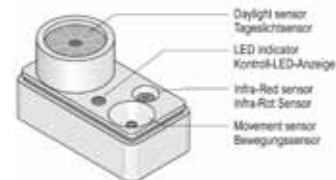

BALDUR PLASTIC BLIND COVER

Colour code: BAG grey standard / BAW white / BAB black

BAG0280BC	Blind cover 280mm (1FT)	€ 5,90
BAG0560BC	Blind cover 560mm (2FT)	€ 6,90
BAG1124BC	Blind cover 1124mm (4FT)	€ 9,20
BAG1686BC	Blind cover 1686mm (6FT)	€ 11,50