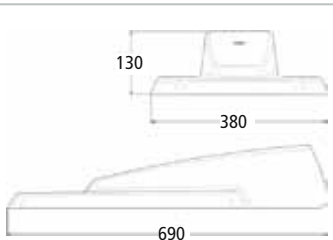

VULKAN 3632 / 300MA / IP66 / IK08
6 different light distributions
Body die-cast aluminium power coated RAL7035

V3632017740	1700lm / 4000K / 1 board	€ 817,70
V3632033740	3300lm / 4000K / 2 board	€ 1010,10
V3632050740	5000lm / 4000K / 3 board	€ 1147,00
V3632068740	6800lm / 4000K / 4 board	€ 1291,30