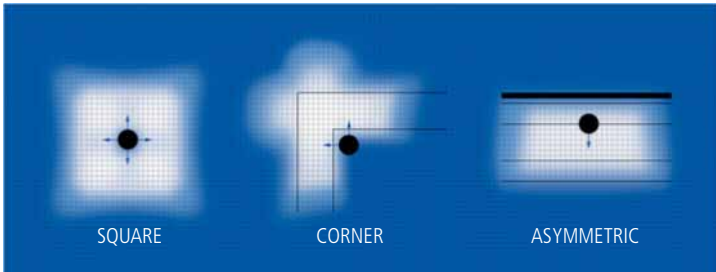

Stand-alone Led module
Easy replacement

STREETLINE SQUARE
Mast connecting 76mm
Dimensions: A = 700 x 700mm / H110mm / 15,5kg
Power: 4 x 25W / Class II / power factor 0.95

SQ6800S4	SQUARE light distribution	€ 2756,00
SQ6800C4	CORNER light distribution	€ 2756,00
SQ6800A4	ASYMMETRIC light distribution	€ 2756,00