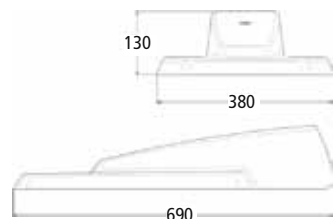

VULKAN 3633 / 500MA / IP66 / IK08
6 different light distributions
Body die-cast aluminium power coated RAL7035

V3633026740	2600lm / 4000K / 1 board	€ 817,70
V3633052740	5200lm / 4000K / 2 board	€ 1010,10
V3633078740	7800lm / 4000K / 3 board	€ 1147,00
V3633105740	10500lm / 4000K / 4 board	€ 1291,30