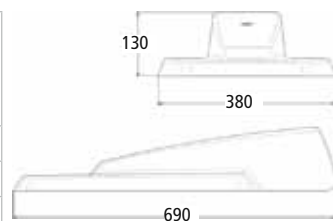

VULKAN 3631 / 200MA / IP66 / IK08
6 different light distributions
Body die-cast aluminium power coated RAL7035

V3631012740	1200lm / 4000K / 1 board	€ 817,70
V3631023740	2300lm / 4000K / 2 board	€ 1010,10
V3631035740	3500lm / 4000K / 3 board	€ 1147,00
V3631048740	4800lm / 4000K / 4 board	€ 1291,30