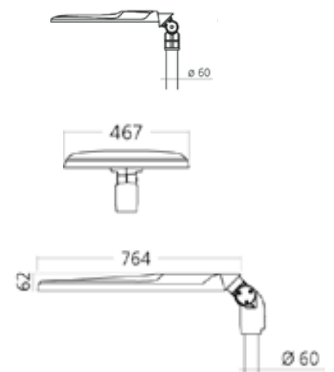

MEGIN L RA70 / IP67/ IK08

Die-cast aluminium body grey RAL9006

Polycarbonate cover

Optical system with lens

Recommended mounting height 5-12m

Lifetime: 100.000h / L80

On request: Dali / 1-10V / 8 different light distribution curves / 50%-100% dimming

MEGL18250L01	166W / 4500K / 18250lm / 8-12m	€ 1549,70
MEGL20100L01	183W / 4500K / 20100lm / 8-12m	€ 1555,35
MEGL23000L01	209W / 4500K / 23000lm / 10-15m	€ 1649,75