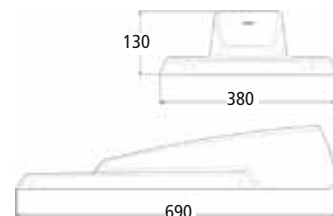

VULKAN 3634 / 700MA / IP66 / IK08
6 different light distributions
Body die-cast aluminium power coated RAL7035

V3634035740	3500lm / 4000K / 1 board	€ 817,70
V3634068740	6800lm / 4000K / 2 board	€ 1010,10
V3634105740	10500lm / 4000K / 3 board	€ 1147,00
V3634140740	14000lm / 4000K / 4 board	€ 1291,30