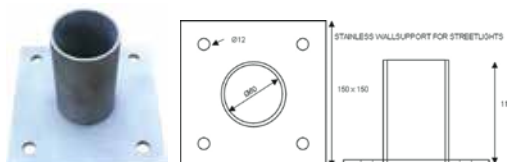

WALLSUP15	Wall support 0,15m	€ 83,00
WALLSUP1.5	Wall support 1,5m	€ 400,00