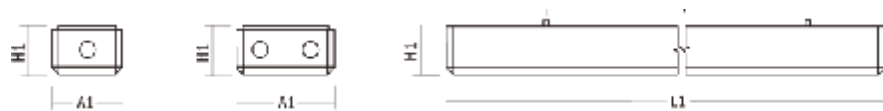

OUNTING

OPAL