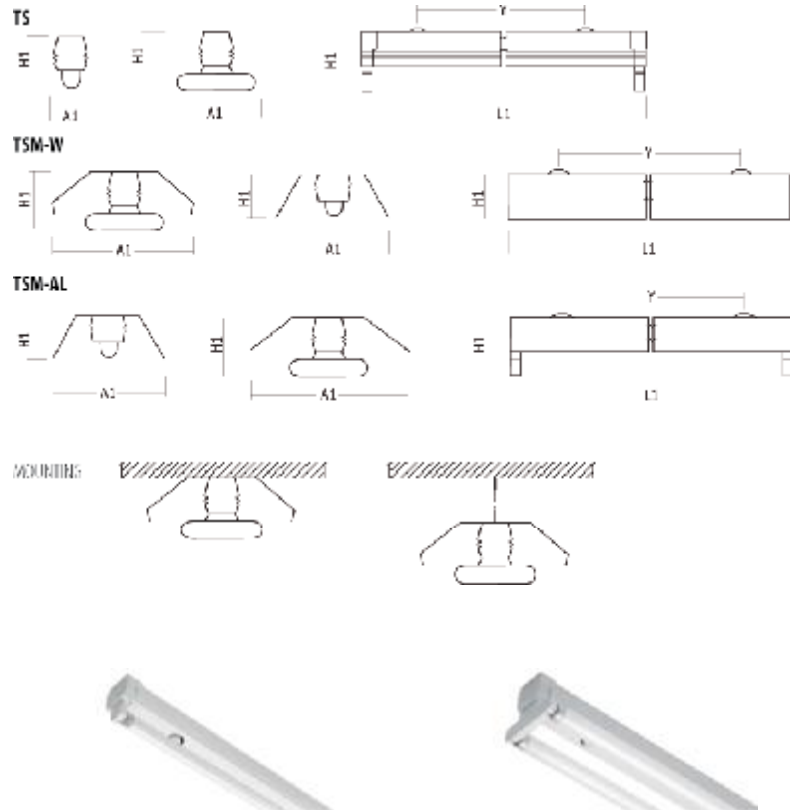

UX-SIMPLE TS/IP20

UX-SIMPLE/IP20

HOUSING

Sheet steel, electrostatic powder coat finish
Basic shade RAL 9003

LUMINAIRE ENDINGS

Polystyrene

REFLECTOR

Polished alu or white painted metal sheet RAL 9003 TSM-AL