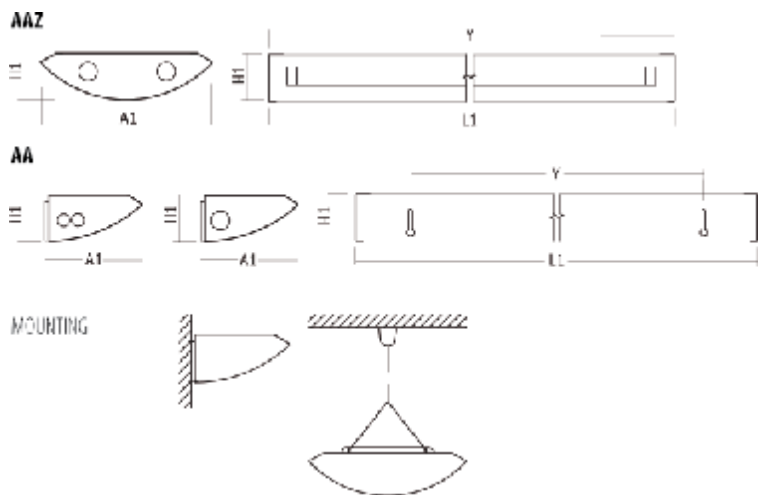

UX- MODUL AA

Promo Pocket

www.euro-luce.eu

UX-MODUL AAZ

HOUSING

Perforated sheet steel, electrostatic powder coat, white RAL 9003

DIFFUSER

Made of PMMA in prismatic finish IP20

ELECTRICAL COMPONENTS

T8 Conv. ballast compensated
T5 Electronic ballast