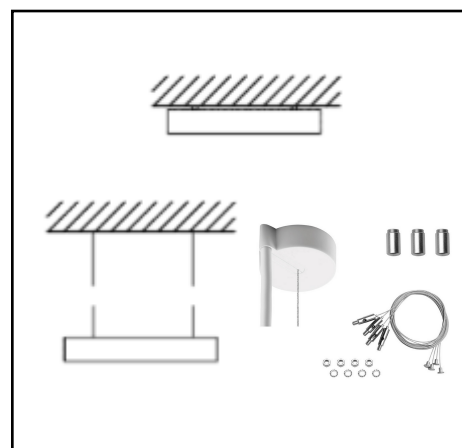

## GACRUX ECO

<b>Description</b>	Surface mounted or Suspended Fixture (suspension set sold separately)
<b>Dimensions (mm)</b>	640mm x 640mm x 65mm
<b>Weight (kg)</b>	8,5 kg
<b>Housing</b>	Steel sheet, painted
<b>Colour</b>	white
<b>Optical system</b>	Opal PMMA diffuser
<b>Lighting Distribution</b>	direct
<b>Unified Glare Ratio</b>	<22
<b>Colour temperature (K)</b>	3000 K
<b>CRI (Ra)</b>	80
<b>SCDM</b>	3
<b>Net lumen output (25°C)</b>	3850 lm
<b>Efficacy – LOR (lm/W)</b>	97 lm/W
<b>Power (driver incl.)</b>	40W
<b>Driver</b>	Driver incorporated, not dimmable DALI or 1-10v on request
<b>IP</b>	IP 20
<b>IK</b>	IK 02
<b>Lifetime (hours)</b>	50.000 hours L80 B10
<b>Warranty</b>	5 years
<b>Origin</b>	Slovakia
<b>Norms</b>	LVD 2006/95/EC EMC 2004/108/EC RoHS 2001/65/EC ISO 9001:2008 ISO 14001:2009
<b>Marks</b>	CE