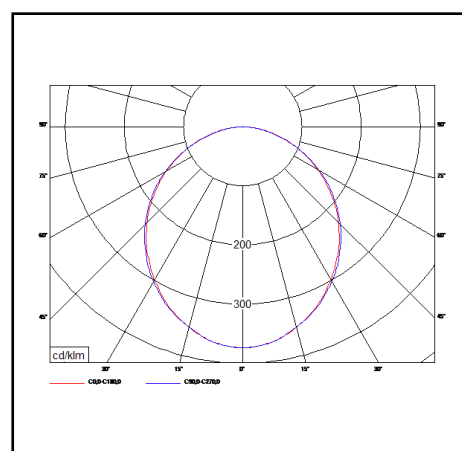

## GACRUX ECO

<b>Description</b>	Surface mounted or Suspended Fixture (suspension set sold separately)
<b>Dimensions (mm)</b>	640mm x 640mm x 65mm
<b>Weight (kg)</b>	8,5 kg
<b>Housing</b>	Steel sheet, painted
<b>Colour</b>	white
<b>Optical system</b>	Opal PMMA diffuser
<b>Lighting Distribution</b>	direct
<b>Unified Glare Ratio</b>	<22
<b>Colour temperature (K)</b>	3000 K
<b>CRI (Ra)</b>	80
<b>SCDM</b>	3
<b>Net lumen output (25°C)</b>	3850 lm
<b>Efficacy – LOR (lm/W)</b>	97 lm/W
<b>Power (driver incl.)</b>	40W
<b>Driver</b>	Driver incorporated, not dimmable DALI or 1-10v on request
<b>IP</b>	IP 20
<b>IK</b>	IK 02
<b>Lifetime (hours)</b>	50.000 hours L80 B10
<b>Warranty</b>	5 years
<b>Origin</b>	Slovakia
<b>Norms</b>	LVD 2006/95/EC EMC 2004/108/EC RoHS 2001/65/EC ISO 9001:2008 ISO 14001:2009
<b>Marks</b>	CE