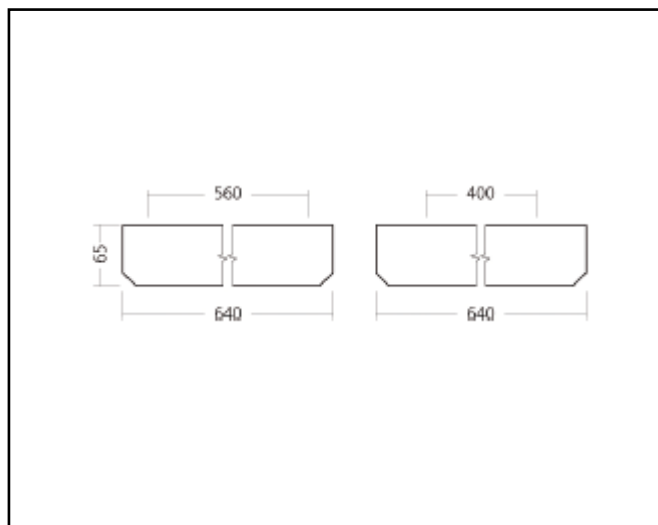

## GACRUX ECO

<b>Description</b>	Surface mounted or Suspended Fixture (suspension set sold separately)
<b>Dimensions (mm)</b>	640mm x 640mm x 65mm
<b>Weight (kg)</b>	8,5 kg
<b>Housing</b>	Steel sheet, painted
<b>Colour</b>	white
<b>Optical system</b>	Opal PMMA diffuser
<b>Lighting Distribution</b>	direct
<b>Unified Glare Ratio</b>	<22
<b>Colour temperature (K)</b>	3000 K
<b>CRI (Ra)</b>	80
<b>SCDM</b>	3
<b>Net lumen output (25°C)</b>	3850 lm
<b>Efficacy – LOR (lm/W)</b>	97 lm/W
<b>Power (driver incl.)</b>	40W
<b>Driver</b>	Driver incorporated, not dimmable DALI or 1-10v on request
<b>IP</b>	IP 20
<b>IK</b>	IK 02
<b>Lifetime (hours)</b>	50.000 hours L80 B10
<b>Warranty</b>	5 years
<b>Origin</b>	Slovakia
<b>Norms</b>	LVD 2006/95/EC EMC 2004/108/EC RoHS 2001/65/EC ISO 9001:2008 ISO 14001:2009
<b>Marks</b>	CE