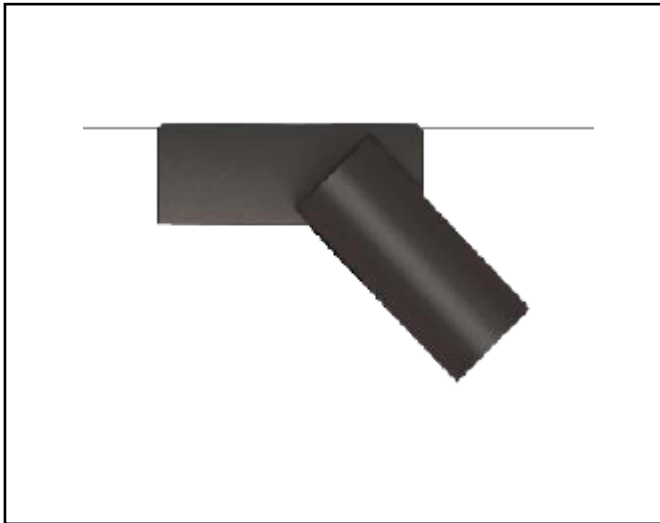

Product data sheet

BCN 50

6W 760lm 930 60°

Description	ceiling mounted fixture
Dimensions (mm)	137mm x 130mm x 55mm
Weight (kg)	380 g
Housing	Housing: die cast alu
Colour	White, black, grey or aluminium
Optical system	Reflector
Lighting Distribution	Direct 60° - symmetrical
Unified Glare Ratio	<22
Colour temperature (K)	3000 K
CRI (Ra)	90
SCDM	3
Net lumen output (25°C)	760 lm
Efficacy – LOR (lm/W)	126 lm/W
Power (driver incl.)	6W
Driver	Driver incorporated Non dim
IP	IP 20
IK	IK 02
Lifetime (hours)	50.000 hours L80 B10
Warranty	5 years
Origin	Spain
Norms	LVD 2006/95/EC EMC 2004/108/EC RoHS 2001/65/EC