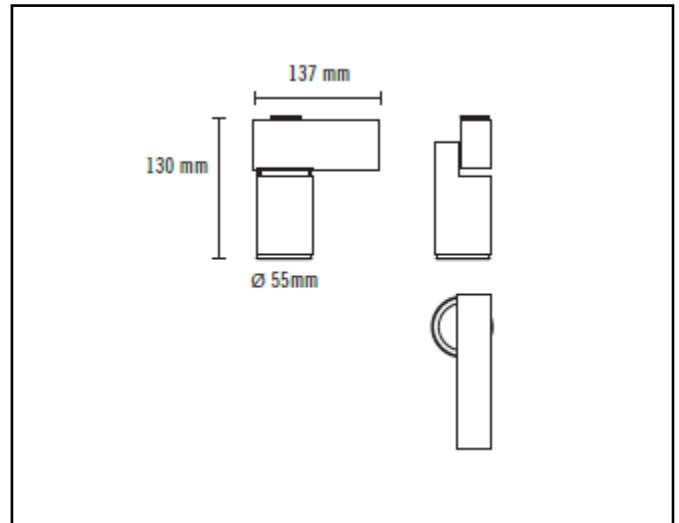

Product data sheet

BCN 50

6W 760lm 930 60°

Description	ceiling mounted fixture
Dimensions (mm)	137mm x 130mm x 55mm
Weight (kg)	380 g
Housing	Housing: die cast alu
Colour	White, black, grey or aluminium
Optical system	Reflector
Lighting Distribution	Direct 60° - symmetrical
Unified Glare Ratio	<22
Colour temperature (K)	3000 K
CRI (Ra)	90
SCDM	3
Net lumen output (25°C)	760 lm
Efficacy – LOR (lm/W)	126 lm/W
Power (driver incl.)	6W
Driver	Driver incorporated Non dim
IP	IP 20
IK	IK 02
Lifetime (hours)	50.000 hours L80 B10
Warranty	5 years
Origin	Spain
Norms	LVD 2006/95/EC EMC 2004/108/EC RoHS 2001/65/EC