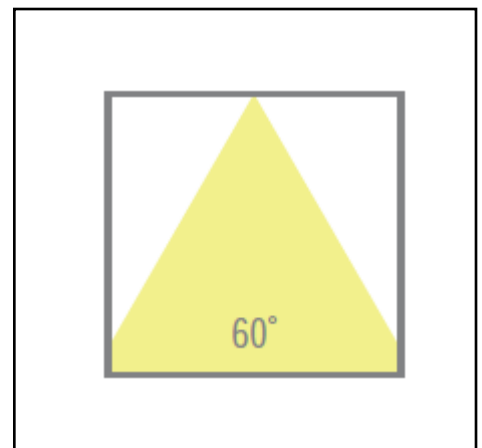

Product data sheet

BCN 50

6W 760lm 930 60°

Description	ceiling mounted fixture
Dimensions (mm)	137mm x 130mm x 55mm
Weight (kg)	380 g
Housing	Housing: die cast alu
Colour	White, black, grey or aluminium
Optical system	Reflector
Lighting Distribution	Direct 60° - symmetrical
Unified Glare Ratio	<22
Colour temperature (K)	3000 K
CRI (Ra)	90
SCDM	3
Net lumen output (25°C)	760 lm
Efficacy – LOR (lm/W)	126 lm/W
Power (driver incl.)	6W
Driver	Driver incorporated Non dim
IP	IP 20
IK	IK 02
Lifetime (hours)	50.000 hours L80 B10
Warranty	5 years
Origin	Spain
Norms	LVD 2006/95/EC EMC 2004/108/EC RoHS 2001/65/EC