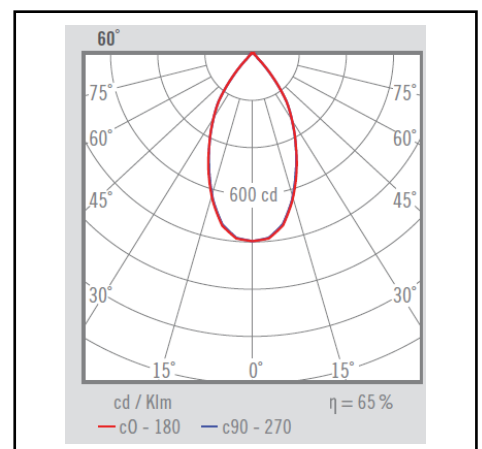

Product data sheet

BCN 50

6W 760lm 930 60°

Description	ceiling mounted fixture
Dimensions (mm)	137mm x 130mm x 55mm
Weight (kg)	380 g
Housing	Housing: die cast alu
Colour	White, black, grey or aluminium
Optical system	Reflector
Lighting Distribution	Direct 60° - symmetrical
Unified Glare Ratio	<22
Colour temperature (K)	3000 K
CRI (Ra)	90
SCDM	3
Net lumen output (25°C)	760 lm
Efficacy – LOR (lm/W)	126 lm/W
Power (driver incl.)	6W
Driver	Driver incorporated Non dim
IP	IP 20
IK	IK 02
Lifetime (hours)	50.000 hours L80 B10
Warranty	5 years
Origin	Spain
Norms	LVD 2006/95/EC EMC 2004/108/EC RoHS 2001/65/EC