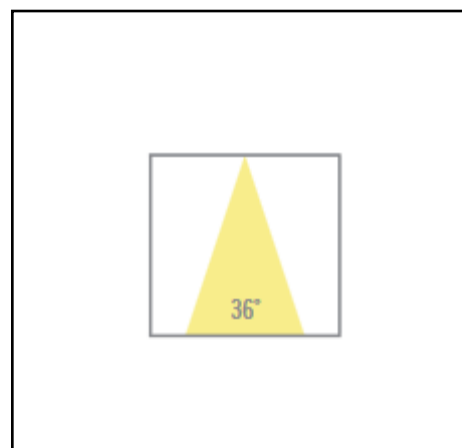

Product data sheet

BCN 90 Track

28W 2100lm 830 36°

Description	trackmounted fixture
Dimensions (mm)	202mm x 157mm x 99mm
Weight (kg)	830 g
Housing	Housing: die cast alu
Colour	White, black, grey or aluminium
Optical system	Reflector
Lighting Distribution	Direct 36° - symmetrical
Unified Glare Ratio	<22
Colour temperature (K)	3000 K
CRI (Ra)	80
SCDM	2
Net lumen output (25°C)	2100 lm
Efficacy – LOR (lm/W)	76 lm/W
Power (driver incl.)	28W
Driver	Driver incorporated Non dim
IP	IP 20
IK	IK 02
Lifetime (hours)	50.000 hours L80 B10
Warranty	5 years
Origin	Spain
Norms	LVD 2006/95/EC EMC 2004/108/EC RoHS 2001/65/EC