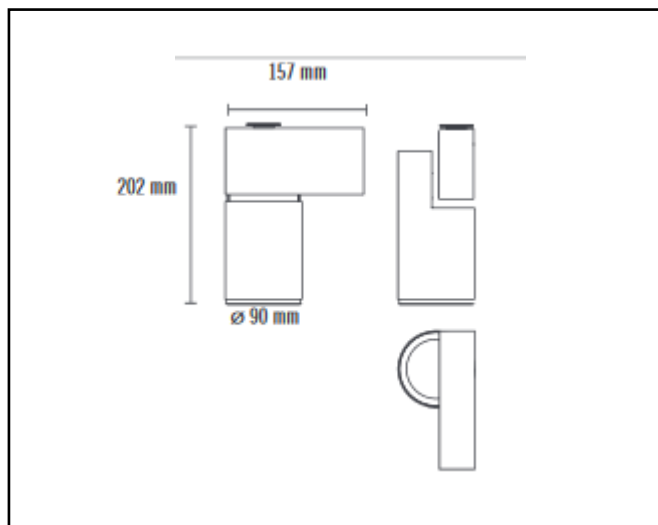

Product data sheet

BCN 90 Track

28W 2100lm 830 36°

Description	trackmounted fixture
Dimensions (mm)	202mm x 157mm x 99mm
Weight (kg)	830 g
Housing	Housing: die cast alu
Colour	White, black, grey or aluminium
Optical system	Reflector
Lighting Distribution	Direct 36° - symmetrical
Unified Glare Ratio	<22
Colour temperature (K)	3000 K
CRI (Ra)	80
SCDM	2
Net lumen output (25°C)	2100 lm
Efficacy – LOR (lm/W)	76 lm/W
Power (driver incl.)	28W
Driver	Driver incorporated Non dim
IP	IP 20
IK	IK 02
Lifetime (hours)	50.000 hours L80 B10
Warranty	5 years
Origin	Spain
Norms	LVD 2006/95/EC EMC 2004/108/EC RoHS 2001/65/EC