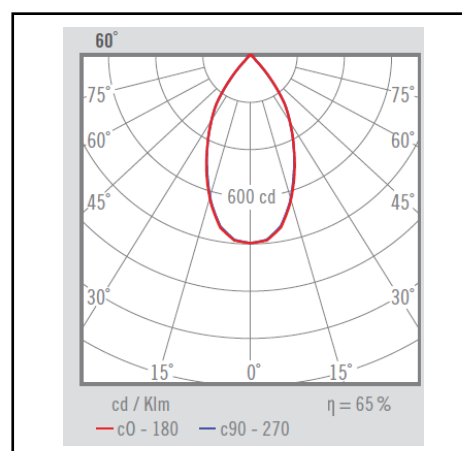

Product data sheet

BCN 90 Track

28W 2100lm 830 36°

Description	trackmounted fixture
Dimensions (mm)	202mm x 157mm x 99mm
Weight (kg)	830 g
Housing	Housing: die cast alu
Colour	White, black, grey or aluminium
Optical system	Reflector
Lighting Distribution	Direct 36° - symmetrical
Unified Glare Ratio	<22
Colour temperature (K)	3000 K
CRI (Ra)	80
SCDM	2
Net lumen output (25°C)	2100 lm
Efficacy – LOR (lm/W)	76 lm/W
Power (driver incl.)	28W
Driver	Driver incorporated Non dim
IP	IP 20
IK	IK 02
Lifetime (hours)	50.000 hours L80 B10
Warranty	5 years
Origin	Spain
Norms	LVD 2006/95/EC EMC 2004/108/EC RoHS 2001/65/EC