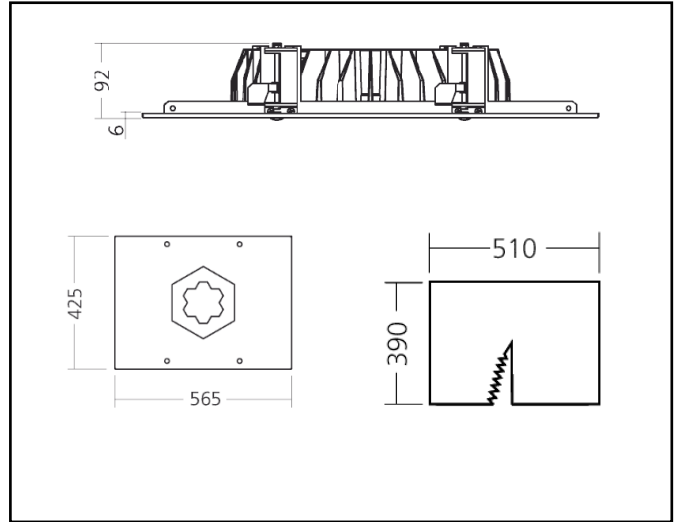

Product data sheet

GRAFIAS RECESSED

94W – 142W 10400lm – 17200lm

Description	Recessed highbay fixture
Dimensions (mm)	345mm x 345mm x 134mm
Weight (kg)	10 kg
Housing	Steel sheet, painted
Colour	white
Optical system	lenses, Polished reflector
Lighting Distribution	Direct 80°
Unified Glare Ratio	UGR 25
Colour temperature (K)	4000K
CRI (Ra)	> 80
SCDM	3
Net lumen output (25°C)	10400lm – 17200lm
Efficacy – LOR (lm/W)	111lm/W – 127lm/W
Power (driver incl.)	94W – 142W
Driver	Driver incorporated
IP	IP 66
IK	IK 07
Lifetime (hours)	50.000 hours L80 B10
Warranty	5 years
Origin	Slovakia
Norms	LVD 2006/95/EC EMC 2004/108/EC RoHS 2001/65/EC