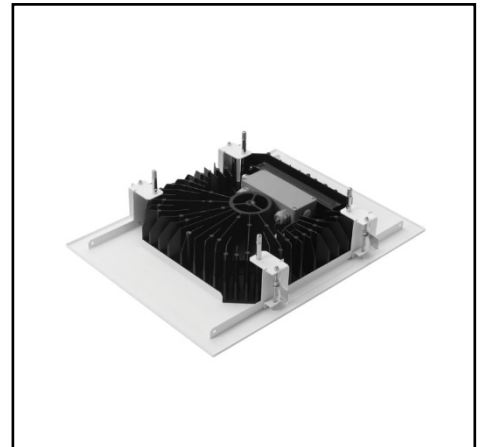

Product data sheet

GRAFIAS RECESSED

94W – 142W 10400lm – 17200lm

Description	Recessed highbay fixture
Dimensions (mm)	345mm x 345mm x 134mm
Weight (kg)	10 kg
Housing	Steel sheet, painted
Colour	white
Optical system	lenses, Polished reflector
Lighting Distribution	Direct 80°
Unified Glare Ratio	UGR 25
Colour temperature (K)	4000K
CRI (Ra)	> 80
SCDM	3
Net lumen output (25°C)	10400lm – 17200lm
Efficacy – LOR (lm/W)	111lm/W – 127lm/W
Power (driver incl.)	94W – 142W
Driver	Driver incorporated
IP	IP 66
IK	IK 07
Lifetime (hours)	50.000 hours L80 B10
Warranty	5 years
Origin	Slovakia
Norms	LVD 2006/95/EC EMC 2004/108/EC RoHS 2001/65/EC