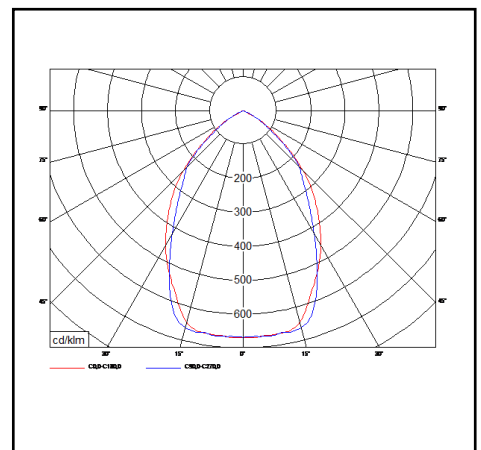

Product data sheet

GRAFIAS RECESSED

94W – 142W 10400lm – 17200lm

Description	Recessed highbay fixture
Dimensions (mm)	345mm x 345mm x 134mm
Weight (kg)	10 kg
Housing	Steel sheet, painted
Colour	white
Optical system	lenses, Polished reflector
Lighting Distribution	Direct 80°
Unified Glare Ratio	UGR 25
Colour temperature (K)	4000K
CRI (Ra)	> 80
SCDM	3
Net lumen output (25°C)	10400lm – 17200lm
Efficacy – LOR (lm/W)	111lm/W – 127lm/W
Power (driver incl.)	94W – 142W
Driver	Driver incorporated
IP	IP 66
IK	IK 07
Lifetime (hours)	50.000 hours L80 B10
Warranty	5 years
Origin	Slovakia
Norms	LVD 2006/95/EC EMC 2004/108/EC RoHS 2001/65/EC