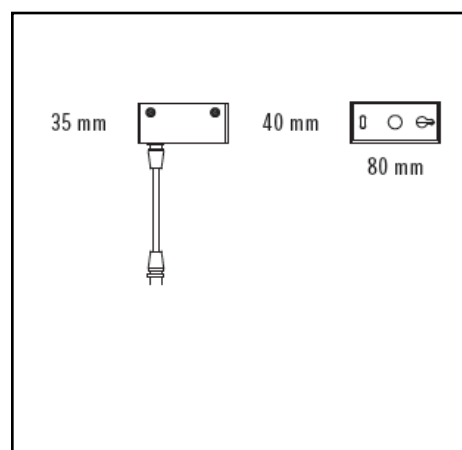

## INFINITY DOT

<b>Description</b>	Suspended profile (made-to-measure) with spot modules
<b>Dimensions (mm)</b>	Var x 80mm x40mm
<b>Weight (kg)</b>	var
<b>Housing</b>	Extruded aluminium
<b>Colour</b>	Black, white or grey
<b>Optical system</b>	Facetted lenses
<b>Lighting Distribution</b>	5 x 12° - 34° or 48° per module
<b>Unified Glare Ratio</b>	<19
<b>Colour temperature (K)</b>	3000
<b>CRI (Ra)</b>	90
<b>SCDM</b>	2
<b>Net lumen output (25°C)</b>	540lm/module
<b>Efficacy – LOR (lm/W)</b>	108lm/W
<b>Power (driver incl.)</b>	5,2W/module
<b>Driver</b>	Built-in
<b>IP</b>	20
<b>IK</b>	IK 02
<b>Lifetime (hours)</b>	50.000h L80 B20
<b>Warranty</b>	5 years
<b>Origin</b>	Spain
<b>Norms</b>	