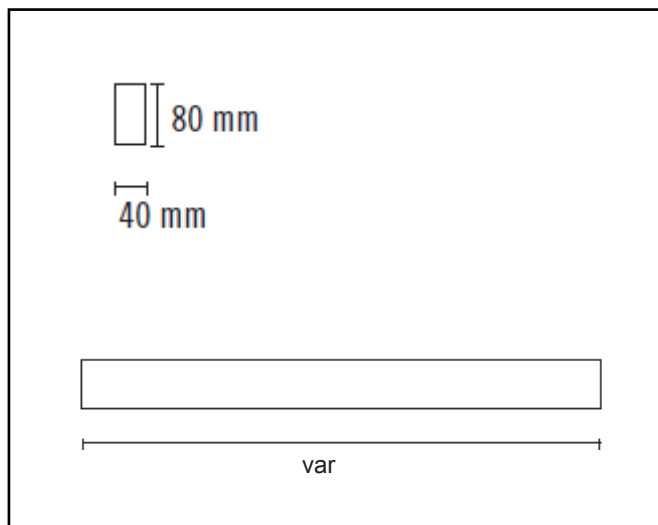

## INFINITY DOT

<b>Description</b>	Suspended profile (made-to-measure) with spot modules
<b>Dimensions (mm)</b>	Var x 80mm x40mm
<b>Weight (kg)</b>	var
<b>Housing</b>	Extruded aluminium
<b>Colour</b>	Black, white or grey
<b>Optical system</b>	Facetted lenses
<b>Lighting Distribution</b>	5 x 12° - 34° or 48° per module
<b>Unified Glare Ratio</b>	<19
<b>Colour temperature (K)</b>	3000
<b>CRI (Ra)</b>	90
<b>SCDM</b>	2
<b>Net lumen output (25°C)</b>	540lm/module
<b>Efficacy – LOR (lm/W)</b>	108lm/W
<b>Power (driver incl.)</b>	5,2W/module
<b>Driver</b>	Built-in
<b>IP</b>	20
<b>IK</b>	IK 02
<b>Lifetime (hours)</b>	50.000h L80 B20
<b>Warranty</b>	5 years
<b>Origin</b>	Spain
<b>Norms</b>	