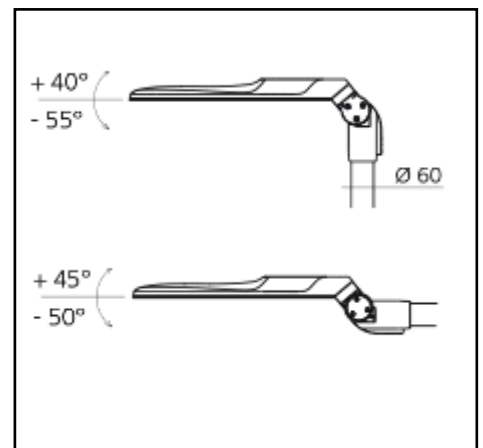

Product data sheet

MEGIN II

25W – 122W 2950lm – 14250lm

Description	Pole top luminaire
Dimensions (mm)	715mm x 348mm x 60mm
Weight (kg)	9,5 kg
Housing	Frame sheet steel – housing die-cast alu
Colour	Silver grey (Ral 9006)
Optical system	Clear lenses, polycarbonate
Lighting Distribution	Asymmetrical beam L01 (other lenses on request)
Unified Glare Ratio	N/A (asymmetrical)
Colour temperature (K)	4000 K
CRI (Ra)	> 70
SCDM	5
Net lumen output (25°C)	2950lm – 14250lm
Efficacy – LOR (lm/W)	117 lm/W
Power (driver incl.)	25W – 122W
Driver	Incorporated – non dimmable DALI or 1-10v on request
IP	IP 67
IK	IK 09
Lifetime (hours)	100.000 hours L90 B10
Warranty	5 years
Origin	Slowakija
Norms	LVD 2006/95/EC EMC 2004/108/EC RoHS 2001/65/EC