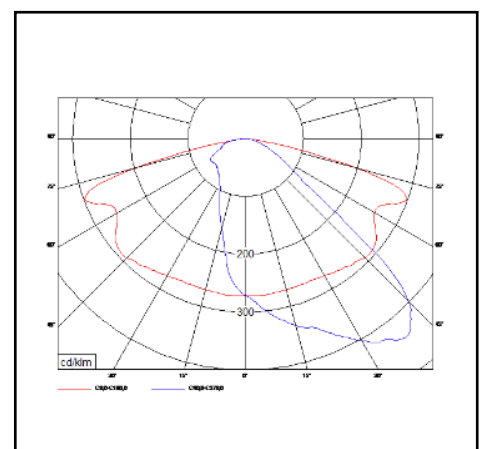

Product data sheet

MEGIN II

25W – 122W 2950lm – 14250lm

Description	Pole top luminaire
Dimensions (mm)	715mm x 348mm x 60mm
Weight (kg)	9,5 kg
Housing	Frame sheet steel – housing die-cast alu
Colour	Silver grey (Ral 9006)
Optical system	Clear lenses, polycarbonate
Lighting Distribution	Asymmetrical beam L01 (other lenses on request)
Unified Glare Ratio	N/A (asymmetrical)
Colour temperature (K)	4000 K
CRI (Ra)	> 70
SCDM	5
Net lumen output (25°C)	2950lm – 14250lm
Efficacy – LOR (lm/W)	117 lm/W
Power (driver incl.)	25W – 122W
Driver	Incorporated – non dimmable DALI or 1-10v on request
IP	IP 67
IK	IK 09
Lifetime (hours)	100.000 hours L90 B10
Warranty	5 years
Origin	Slowakija
Norms	LVD 2006/95/EC EMC 2004/108/EC RoHS 2001/65/EC