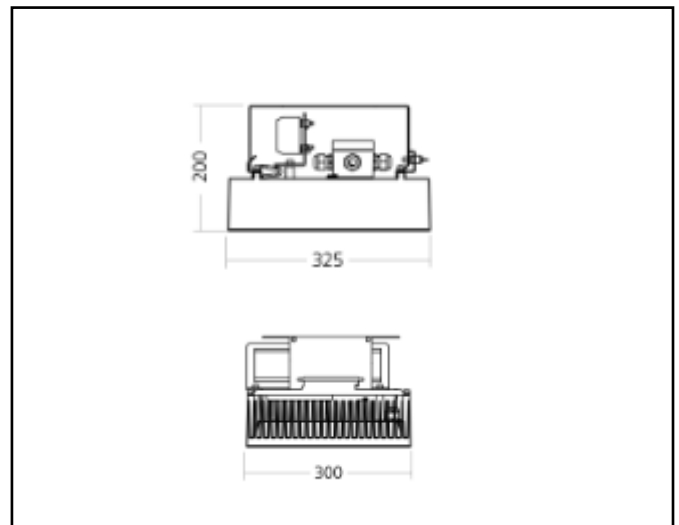

Product data sheet

MYAR SURFACED

| | |
|--------------------------------|--|
| Description | Surface mounted fixture |
| Dimensions (mm) | 325 x 300mm x 200mm |
| Weight (kg) | 9,600 kg |
| Housing | Housing: die cast alu + sheet steel |
| Colour | Black (Ral9005) |
| Optical system | PMMA + glass |
| Lighting Distribution | Direct 84° - symmetrical |
| Unified Glare Ratio | <19 |
| Colour temperature (K) | 4000 K |
| CRI (Ra) | 80 |
| SCDM | 3 |
| Net lumen output (25°C) | 12.000 lm |
| Efficacy – LOR (lm/W) | 133 lm/W |
| Power (driver incl.) | 90W |
| Driver | Driver incorporated Non dim, DALI, DSI or 1-10V DIM |
| IP | IP 65 |
| IK | IK 07 |
| Lifetime (hours) | 50.000 hours L80 B10 |
| Warranty | 5 years |
| Origin | Slowakja |
| Norms | LVD 2006/95/EC EMC 2004/108/EC RoHS 2001/65/EC |