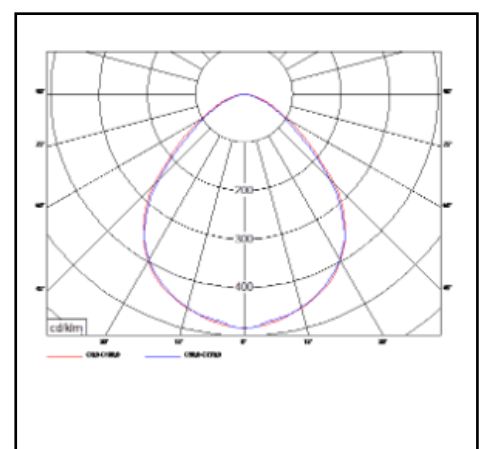

Product data sheet

MYAR SURFACED

| | |
|--------------------------------|--|
| Description | Surface mounted fixture |
| Dimensions (mm) | 325 x 300mm x 200mm |
| Weight (kg) | 9,600 kg |
| Housing | Housing: die cast alu + sheet steel |
| Colour | Black (Ral9005) |
| Optical system | PMMA + glass |
| Lighting Distribution | Direct 84° - symmetrical |
| Unified Glare Ratio | <19 |
| Colour temperature (K) | 4000 K |
| CRI (Ra) | 80 |
| SCDM | 3 |
| Net lumen output (25°C) | 12.000 lm |
| Efficacy – LOR (lm/W) | 133 lm/W |
| Power (driver incl.) | 90W |
| Driver | Driver incorporated Non dim, DALI, DSI or 1-10V DIM |
| IP | IP 65 |
| IK | IK 07 |
| Lifetime (hours) | 50.000 hours L80 B10 |
| Warranty | 5 years |
| Origin | Slowakja |
| Norms | LVD 2006/95/EC EMC 2004/108/EC RoHS 2001/65/EC |