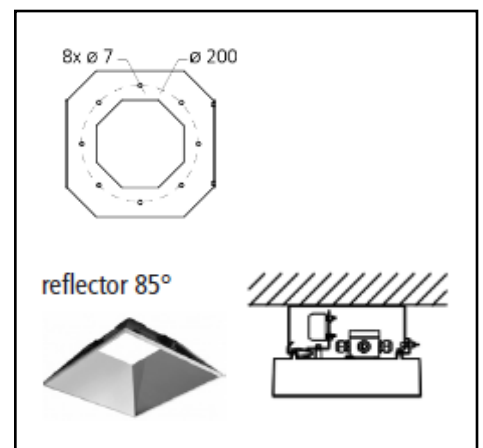

Product data sheet

MYAR SURFACED

| | |
|--------------------------------|--|
| Description | Surface mounted fixture |
| Dimensions (mm) | 325 x 300mm x 200mm |
| Weight (kg) | 9,600 kg |
| Housing | Housing: die cast alu + sheet steel |
| Colour | Black (Ral9005) |
| Optical system | PMMA + glass |
| Lighting Distribution | Direct 84° - symmetrical |
| Unified Glare Ratio | <19 |
| Colour temperature (K) | 4000 K |
| CRI (Ra) | 80 |
| SCDM | 3 |
| Net lumen output (25°C) | 12.000 lm |
| Efficacy – LOR (lm/W) | 133 lm/W |
| Power (driver incl.) | 90W |
| Driver | Driver incorporated Non dim, DALI, DSI or 1-10V DIM |
| IP | IP 65 |
| IK | IK 07 |
| Lifetime (hours) | 50.000 hours L80 B10 |
| Warranty | 5 years |
| Origin | Slowakja |
| Norms | LVD 2006/95/EC EMC 2004/108/EC RoHS 2001/65/EC |