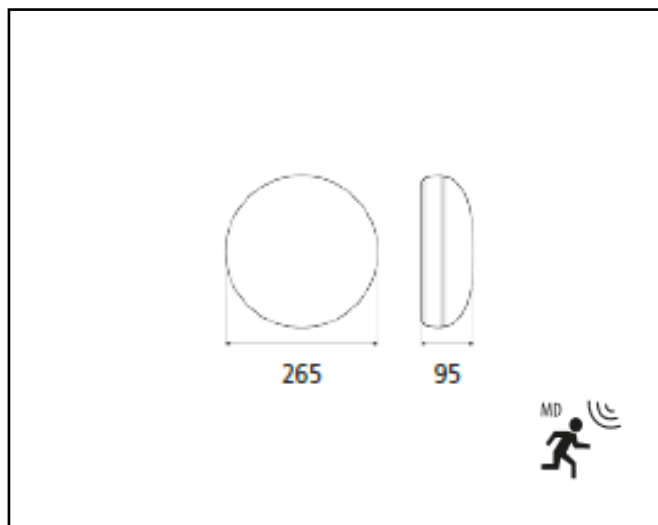

Product data sheet

PLAO LB

Description	Surface mounted fixture with integrated radar motion detector
Dimensions (mm)	265mm x 95mm
Weight (kg)	0,700 kg
Housing	Body ABS Plastic Diffuser Polycarbonate
Colour	White
Optical system	Opal polycarbonate cover
Lighting Distribution	Rotationally-symmetric
Unified Glare Ratio	
Colour temperature (K)	3000 K
CRI (Ra)	80
SCDM	3
Net lumen output (25°C)	1000 lm
Efficacy – LOR (lm/W)	80 lm/W
Power (driver incl.)	13 W
Driver	Driver incorporated, not dimmable
IP	IP 54
IK	IK 10
Lifetime (hours)	30.000 hours L90 B10
Warranty	3 years
Origin	Poland
Norms	LVD 2006/95/EC EMC 2004/108/EC RoHS 2001/65/EC