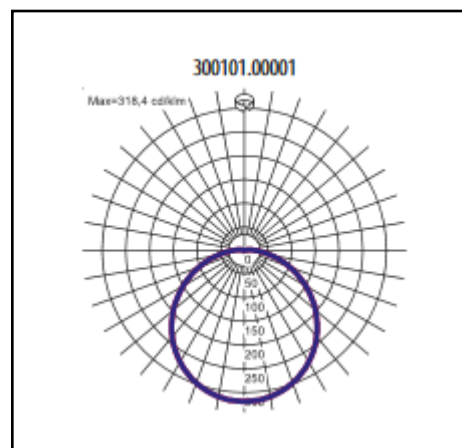

Product data sheet

PLAO LB

Description	Surface mounted fixture with integrated radar motion detector
Dimensions (mm)	265mm x 95mm
Weight (kg)	0,700 kg
Housing	Body ABS Plastic Diffuser Polycarbonate
Colour	White
Optical system	Opal polycarbonate cover
Lighting Distribution	Rotationally-symmetric
Unified Glare Ratio	
Colour temperature (K)	3000 K
CRI (Ra)	80
SCDM	3
Net lumen output (25°C)	1000 lm
Efficacy – LOR (lm/W)	80 lm/W
Power (driver incl.)	13 W
Driver	Driver incorporated, not dimmable
IP	IP 54
IK	IK 10
Lifetime (hours)	30.000 hours L90 B10
Warranty	3 years
Origin	Poland
Norms	LVD 2006/95/EC EMC 2004/108/EC RoHS 2001/65/EC