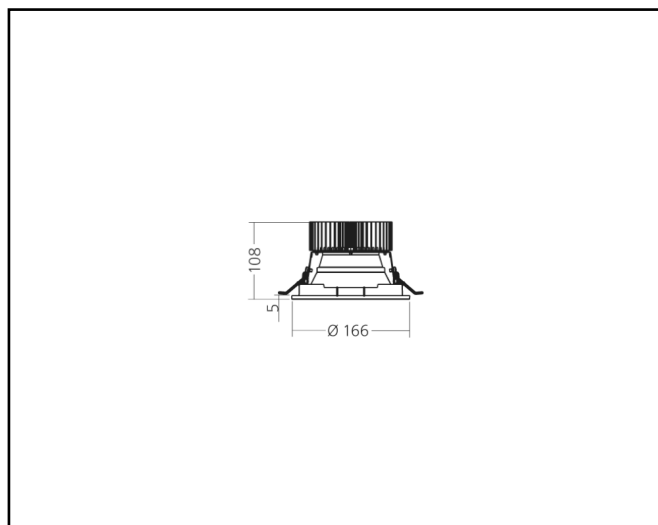

Product data sheet

Prettus S Asymmetric

Description	Outdoor, under canopy
Dimensions (mm)	166mm x 108mm
Weight (kg)	0,800kg
Housing	Sheet steel
Colour	White
Optical system	Asymmetric polished reflector + transparant cover Asymmetric matt reflector + transparant cover
Lighting Distribution	Asymmetric
Unified Glare Ratio	.
Colour temperature (K)	3000K
CRI (Ra)	80
SCDM	3
Net lumen output (25°C)	1050 - 1500lm
Efficacy – LOR (lm/W)	70 – 79
Power (driver incl.)	15 – 19W
Driver	.
IP	54
IK	.
Lifetime (hours)	50000h L80 B10
Warranty	5 years
Origin	Slovakia
Norms	.