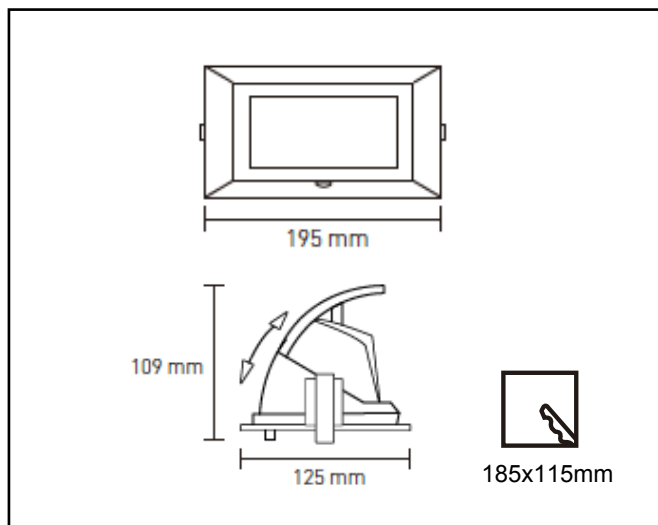

Product data sheet

03350-XE40

Pull Out Square 25W 3000lm 65° 930

Description	65° orientable downlight
Dimensions (mm)	195 x 125mm x 109mm
Weight (kg)	1,6kg
Housing	Die-cast aluminium
Colour	White
Optical system	Facetted aluminium reflector
Lighting Distribution	direct
Unified Glare Ratio	<15
Colour temperature (K)	3000
CRI (Ra)	90
SCDM	2
Net lumen output (25°C)	3000lm
Efficacy – LOR (lm/W)	120lm/W
Power (driver incl.)	25 W
Driver	Separate box included
IP	IP 20
IK	IK 02
Lifetime (hours)	50.000 hours L80 B20
Warranty	5 years
Origin	Spain
Norms	LVD 2006/95/EC EMC 2004/108/EC RoHS 2001/65/EC