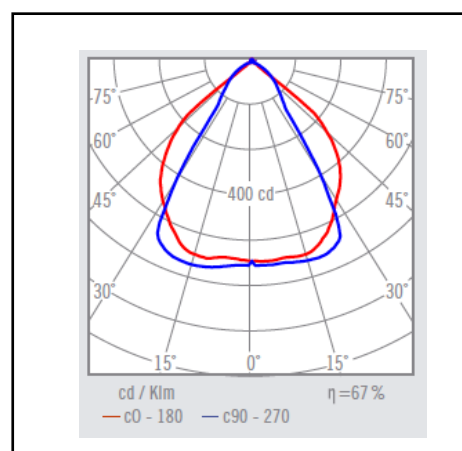

Product data sheet

03350-XE40

Pull Out Square 25W 3000lm 65° 930

Description	65° orientable downlight
Dimensions (mm)	195 x 125mm x 109mm
Weight (kg)	1,6kg
Housing	Die-cast aluminium
Colour	White
Optical system	Facetted aluminium reflector
Lighting Distribution	direct
Unified Glare Ratio	<15
Colour temperature (K)	3000
CRI (Ra)	90
SCDM	2
Net lumen output (25°C)	3000lm
Efficacy – LOR (lm/W)	120lm/W
Power (driver incl.)	25 W
Driver	Separate box included
IP	IP 20
IK	IK 02
Lifetime (hours)	50.000 hours L80 B20
Warranty	5 years
Origin	Spain
Norms	LVD 2006/95/EC EMC 2004/108/EC RoHS 2001/65/EC