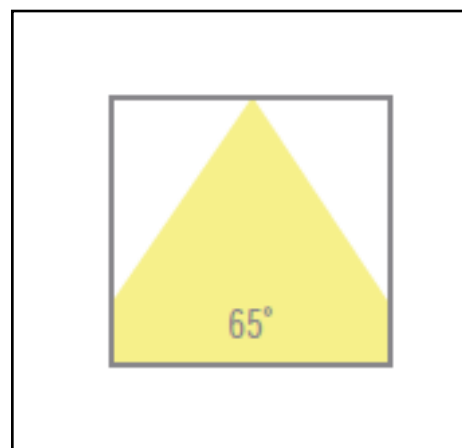

Product data sheet

03350-XE40

Pull Out Square 25W 3000lm 65° 930

Description	65° orientable downlight
Dimensions (mm)	195 x 125mm x 109mm
Weight (kg)	1,6kg
Housing	Die-cast aluminium
Colour	White
Optical system	Facetted aluminium reflector
Lighting Distribution	direct
Unified Glare Ratio	<15
Colour temperature (K)	3000
CRI (Ra)	90
SCDM	2
Net lumen output (25°C)	3000lm
Efficacy – LOR (lm/W)	120lm/W
Power (driver incl.)	25 W
Driver	Separate box included
IP	IP 20
IK	IK 02
Lifetime (hours)	50.000 hours L80 B20
Warranty	5 years
Origin	Spain
Norms	LVD 2006/95/EC EMC 2004/108/EC RoHS 2001/65/EC