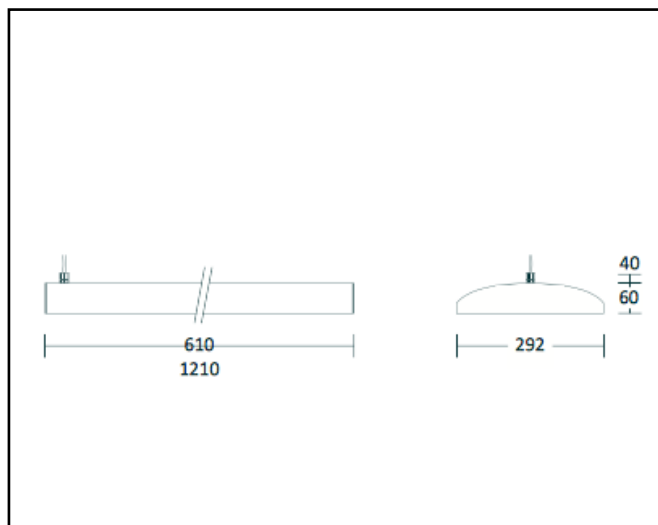

## SWEA LED

<b>Description</b>	Suspended luminaire
<b>Dimensions (mm)</b>	610mm x 292mm x 100mm – 1210mm x 292mm x 100mm
<b>Weight (kg)</b>	7,5 – 10 kg
<b>Housing</b>	Body+reflector aluminium
<b>Colour</b>	Black (RAL9005)
<b>Optical system</b>	WB (96°), MB (74°), NB (37°), oval (22°, 100°), O (94°)
<b>Lighting Distribution</b>	Direct
<b>Unified Glare Ratio</b>	<22
<b>Colour temperature (K)</b>	4000 K
<b>CRI (Ra)</b>	> 80
<b>SCDM</b>	3
<b>Net lumen output (25°C)</b>	14,000 – 28,000 lm
<b>Efficacy – LOR (lm/W)</b>	103 – 182 lm/W
<b>Power (driver incl.)</b>	109 – 272W
<b>Driver</b>	Standard and Dali
<b>IP</b>	IP 65
<b>IK</b>	IK 07-1K 10
<b>Lifetime (hours)</b>	70.000 hours L80 B10
<b>Warranty</b>	5 years
<b>Origin</b>	Germany
<b>Norms</b>	LVD 2006/95/EC EMC 2004/108/EC RoHS 2001/65/EC