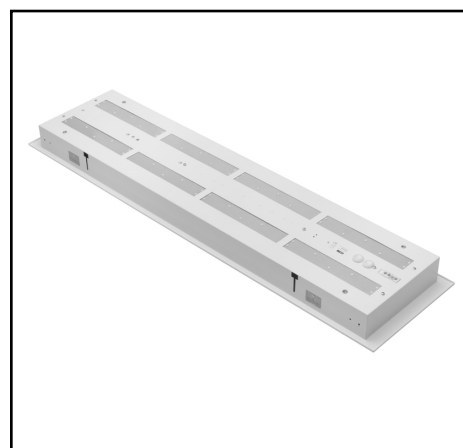

SPORT LED RECESSED

Description	Recessed luminaire
Dimensions (mm)	1550 x 315mm x 75mm
Weight (kg)	10,800 kg
Housing	Housing: 0,6mm sheet steel
Colour	White (Ral9003)
Optical system	Reinforced white louvre with 4mm steel rods, secured by 4 screws and 2 steel wires
Lighting Distribution	Direct - symmetrical
Unified Glare Ratio	<22
Colour temperature (K)	4000 K – other colours on request
CRI (Ra)	80 – 90 on request
SCDM	3
Net lumen output (25°C)	14.500 lm
Efficacy – LOR (lm/W)	110 lm/W
Power (driver incl.)	130W
Driver	Driver incorporated Non dim, DALI, DSI or 1-10V DIM
IP	IP 20
IK	Ballproof
Lifetime (hours)	50.000 hours L80 B50
Warranty	5 years
Origin	Slovakia
Norms	LVD 2006/95/EC EMC 2004/108/EC RoHS 2001/65/EC