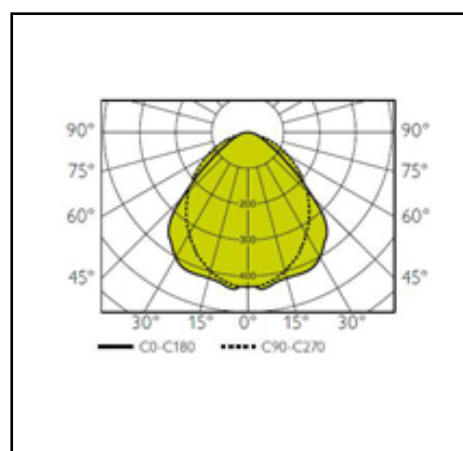

SPORT LED RECESSED

Description	Recessed luminaire
Dimensions (mm)	1550 x 315mm x 75mm
Weight (kg)	10,800 kg
Housing	Housing: 0,6mm sheet steel
Colour	White (Ral9003)
Optical system	Reinforced white louvre with 4mm steel rods, secured by 4 screws and 2 steel wires
Lighting Distribution	Direct - symmetrical
Unified Glare Ratio	<22
Colour temperature (K)	4000 K – other colours on request
CRI (Ra)	80 – 90 on request
SCDM	3
Net lumen output (25°C)	14.500 lm
Efficacy – LOR (lm/W)	110 lm/W
Power (driver incl.)	130W
Driver	Driver incorporated Non dim, DALI, DSI or 1-10V DIM
IP	IP 20
IK	Ballproof
Lifetime (hours)	50.000 hours L80 B50
Warranty	5 years
Origin	Slovakia
Norms	LVD 2006/95/EC EMC 2004/108/EC RoHS 2001/65/EC