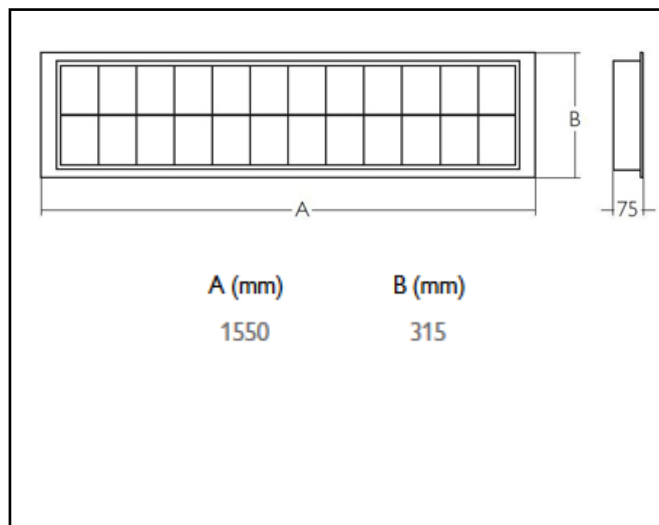

SPORT LED RECESSED

Description	Recessed luminaire
Dimensions (mm)	1550 x 315mm x 75mm
Weight (kg)	10,800 kg
Housing	Housing: 0,6mm sheet steel
Colour	White (Ral9003)
Optical system	Reinforced white louvre with 4mm steel rods, secured by 4 screws and 2 steel wires
Lighting Distribution	Direct - symmetrical
Unified Glare Ratio	<22
Colour temperature (K)	4000 K – other colours on request
CRI (Ra)	80 – 90 on request
SCDM	3
Net lumen output (25°C)	14.500 lm
Efficacy – LOR (lm/W)	110 lm/W
Power (driver incl.)	130W
Driver	Driver incorporated Non dim, DALI, DSI or 1-10V DIM
IP	IP 20
IK	Ballproof
Lifetime (hours)	50.000 hours L80 B50
Warranty	5 years
Origin	Slovakia
Norms	LVD 2006/95/EC EMC 2004/108/EC RoHS 2001/65/EC