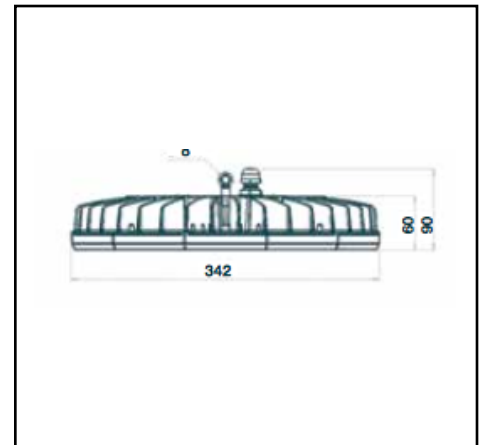

Product data sheet

Vidar LED

Description	Suspended luminaire
Dimensions (mm)	260mm x 194mm
Weight (kg)	4 kg
Housing	Diecast Aluminium
Colour	Black-grey RAL7021
Optical system	PMMA or PC
Lighting Distribution	NB 35°, MB 75°, WB 120°
Unified Glare Ratio	NB 19, MB21, WB29
Colour temperature (K)	4000 K
CRI (Ra)	> 80
SCDM	3
Net lumen output (25°C)	10500 - 20000 lm
Efficacy – LOR (lm/W)	120 – 125 lm/W
Power (driver incl.)	88 – 160W
Driver	Standard Digital, DALI Digital
IP	IP 65
IK	IK 06
Lifetime (hours)	50.000 hours L80 B10
Warranty	5 years
Origin	Germany
Norms	LVD 2006/95/EC EMC 2004/108/EC RoHS 2001/65/EC ENEC pending Glow Wire Test PC850°C PMMA 650°C
Marks	CE $\frac{1}{2}$