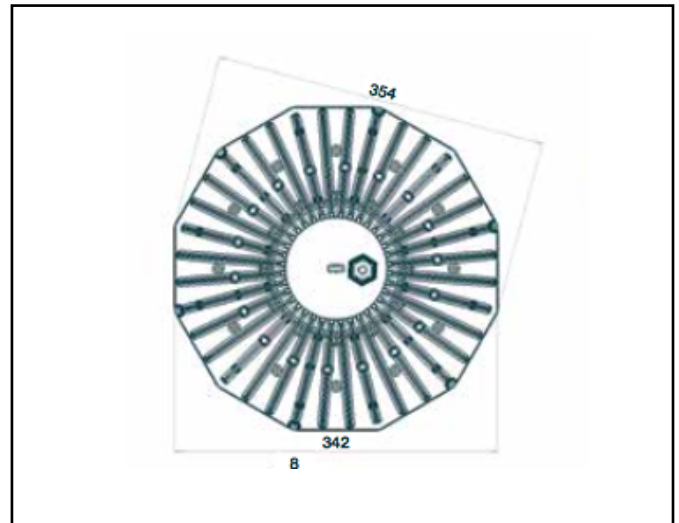

Product data sheet

Vidar LED

Description	Suspended luminaire
Dimensions (mm)	260mm x 194mm
Weight (kg)	4 kg
Housing	Diecast Aluminium
Colour	Black-grey RAL7021
Optical system	PMMA or PC
Lighting Distribution	NB 35°, MB 75°, WB 120°
Unified Glare Ratio	NB 19, MB21, WB29
Colour temperature (K)	4000 K
CRI (Ra)	> 80
SCDM	3
Net lumen output (25°C)	10500 - 20000 lm
Efficacy – LOR (lm/W)	120 – 125 lm/W
Power (driver incl.)	88 – 160W
Driver	Standard Digital, DALI Digital
IP	IP 65
IK	IK 06
Lifetime (hours)	50.000 hours L80 B10
Warranty	5 years
Origin	Germany
Norms	LVD 2006/95/EC EMC 2004/108/EC RoHS 2001/65/EC ENEC pending Glow Wire Test PC850°C PMMA 650°C
Marks	CE $\frac{1}{2}$