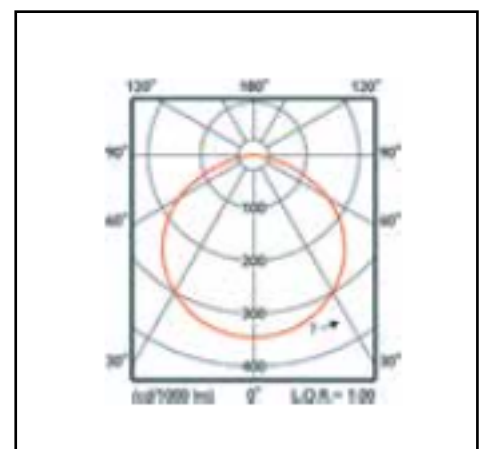

Product data sheet

Vidar LED

Description	Suspended luminaire
Dimensions (mm)	260mm x 194mm
Weight (kg)	4 kg
Housing	Diecast Aluminium
Colour	Black-grey RAL7021
Optical system	PMMA or PC
Lighting Distribution	NB 35°, MB 75°, WB 120°
Unified Glare Ratio	NB 19, MB21, WB29
Colour temperature (K)	4000 K
CRI (Ra)	> 80
SCDM	3
Net lumen output (25°C)	10500 - 20000 lm
Efficacy – LOR (lm/W)	120 – 125 lm/W
Power (driver incl.)	88 – 160W
Driver	Standard Digital, DALI Digital
IP	IP 65
IK	IK 06
Lifetime (hours)	50.000 hours L80 B10
Warranty	5 years
Origin	Germany
Norms	LVD 2006/95/EC EMC 2004/108/EC RoHS 2001/65/EC ENEC pending Glow Wire Test PC850°C PMMA 650°C
Marks	CE $\frac{1}{2}$