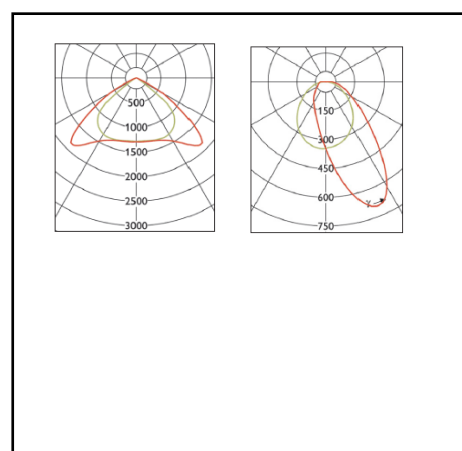

## BALDUR LED-MODULE

<b>Description</b>	Modular LED-module for Baldur Linesystem 4 of 6FT modulation
<b>Dimensions (mm)</b>	1124mm or 1686mm x 53mm x 12mm
<b>Weight (kg)</b>	1,200 kg tot 1,500kg
<b>Housing</b>	Steel sheet, painted
<b>Colour</b>	Black(B), white(W) or silver grey(G/SI)
<b>Optical system</b>	Clear lenses, polycarbonate
<b>Lighting Distribution</b>	UWB-WB(O)-MB(O)-NB(O),O, O-DI, AS, D- AS
<b>Unified Glare Ratio</b>	UGR 19-25
<b>Colour temperature (K)</b>	3000K-4000 K-6500K
<b>CRI (Ra)</b>	> 80
<b>SCDM</b>	3
<b>Net lumen output (25°C)</b>	3200 lm – 12000 lm
<b>Efficacy – LOR (lm/W)</b>	135-165 lm/W
<b>Power (driver incl.)</b>	22,5W – 75w
<b>Driver</b>	Driver incorporated, not dimmable DALI or 1-10v on request
<b>IP</b>	IP 40
<b>IK</b>	IK 07
<b>Lifetime (hours)</b>	70.000 hours L80 B10
<b>Warranty</b>	5 years
<b>Origin</b>	Nordeon, Germany
<b>Norms</b>	LVD 2006/95/EC EMC 2004/108/EC RoHS 2001/65/EC ISO 9001:2008 ISO 14001:2009
<b>Marks</b>	CE