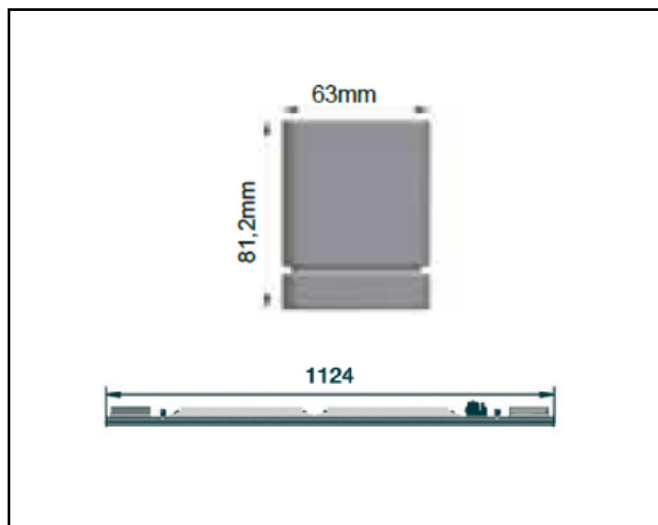

## BALDUR LED-MODULE

<b>Description</b>	Modular LED-module for Baldur Linesystem 4 of 6FT modulation
<b>Dimensions (mm)</b>	1124mm or 1686mm x 53mm x 12mm
<b>Weight (kg)</b>	1,200 kg tot 1,500kg
<b>Housing</b>	Steel sheet, painted
<b>Colour</b>	Black(B), white(W) or silver grey(G/SI)
<b>Optical system</b>	Clear lenses, polycarbonate
<b>Lighting Distribution</b>	UWB-WB(O)-MB(O)-NB(O),O, O-DI, AS, D- AS
<b>Unified Glare Ratio</b>	UGR 19-25
<b>Colour temperature (K)</b>	3000K-4000 K-6500K
<b>CRI (Ra)</b>	> 80
<b>SCDM</b>	3
<b>Net lumen output (25°C)</b>	3200 lm – 12000 lm
<b>Efficacy – LOR (lm/W)</b>	135-165 lm/W
<b>Power (driver incl.)</b>	22,5W – 75w
<b>Driver</b>	Driver incorporated, not dimmable DALI or 1-10v on request
<b>IP</b>	IP 40
<b>IK</b>	IK 07
<b>Lifetime (hours)</b>	70.000 hours L80 B10
<b>Warranty</b>	5 years
<b>Origin</b>	Nordeon, Germany
<b>Norms</b>	LVD 2006/95/EC EMC 2004/108/EC RoHS 2001/65/EC ISO 9001:2008 ISO 14001:2009
<b>Marks</b>	CE