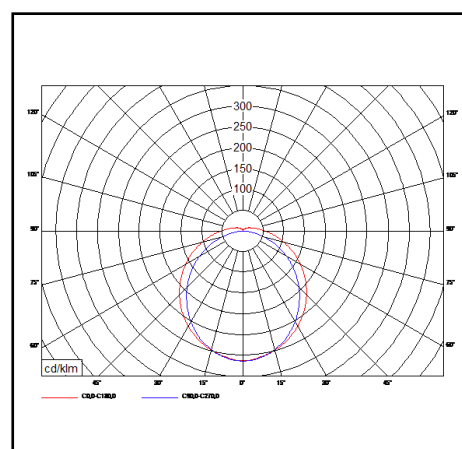

# Product data sheet

COMIR

<b>Description</b>	Surface mounted fixture
<b>Dimensions (mm)</b>	1208 - 1488mm x 90mm x 99mm
<b>Weight (kg)</b>	2,600 - 3,300 kg
<b>Housing</b>	Polycarbonate body
<b>Colour</b>	White
<b>Optical system</b>	Opal polycarbonate diffuser
<b>Lighting Distribution</b>	Direct – rotationally-symmetrical
<b>Unified Glare Ratio</b>	<28
<b>Colour temperature (K)</b>	4000K
<b>CRI (Ra)</b>	80
<b>SCDM</b>	3
<b>Net lumen output (25°C)</b>	4200 - 6500lm
<b>Efficacy – LOR (lm/W)</b>	108 - 125lm/W
<b>Power (driver incl.)</b>	33 - 60W
<b>Driver</b>	Driver incorporated
<b>IP</b>	IP 65
<b>IK</b>	IK 08
<b>Lifetime (hours)</b>	50.000 hours L70 B50
<b>Warranty</b>	5 years
<b>Origin</b>	Slovakja
<b>Norms</b>	LVD 2006/95/EC EMC 2004/108/EC RoHS 2001/65/EC