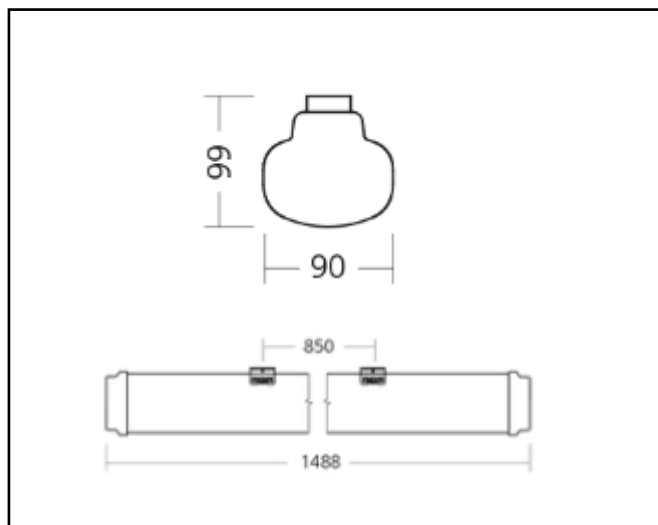

# Product data sheet

COMIR

<b>Description</b>	Surface mounted fixture
<b>Dimensions (mm)</b>	1208 - 1488mm x 90mm x 99mm
<b>Weight (kg)</b>	2,600 - 3,300 kg
<b>Housing</b>	Polycarbonate body
<b>Colour</b>	White
<b>Optical system</b>	Opal polycarbonate diffuser
<b>Lighting Distribution</b>	Direct – rotationally-symmetrical
<b>Unified Glare Ratio</b>	<28
<b>Colour temperature (K)</b>	4000K
<b>CRI (Ra)</b>	80
<b>SCDM</b>	3
<b>Net lumen output (25°C)</b>	4200 - 6500lm
<b>Efficacy – LOR (lm/W)</b>	108 - 125lm/W
<b>Power (driver incl.)</b>	33 - 60W
<b>Driver</b>	Driver incorporated
<b>IP</b>	IP 65
<b>IK</b>	IK 08
<b>Lifetime (hours)</b>	50.000 hours L70 B50
<b>Warranty</b>	5 years
<b>Origin</b>	Slovakja
<b>Norms</b>	LVD 2006/95/EC EMC 2004/108/EC RoHS 2001/65/EC