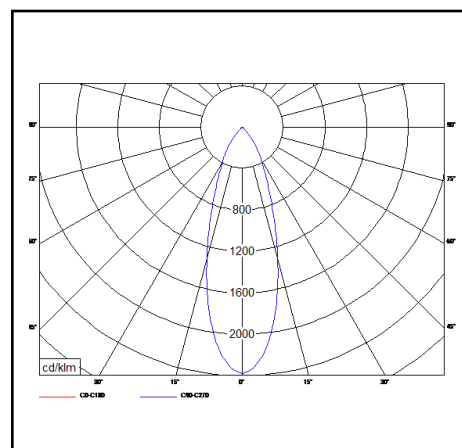

Product data sheet

ELYS TRACK SPOT

Description	Track spot
Dimensions (mm)	172mm x 176mm x 134mm
Weight (kg)	1 - 1,1kg
Housing	Aluminium
Colour	White, black or grey
Optical system	Facet anodised reflector
Lighting Distribution	direct – 23° - 34°
Unified Glare Ratio	<19
Colour temperature (K)	2500 - 5700
CRI (Ra)	90
SCDM	3
Net lumen output (25°C)	1800 - 2850lm
Efficacy – LOR (lm/W)	84lm/W
Power (driver incl.)	27 - 34W
Driver	Built in
IP	IP 20
IK	IK 020
Lifetime (hours)	50.000 hours L80 B10
Warranty	5 years
Origin	Slovakia
Norms	LVD 2006/95/EC EMC 2004/108/EC RoHS 2001/65/EC ISO 9001:2008