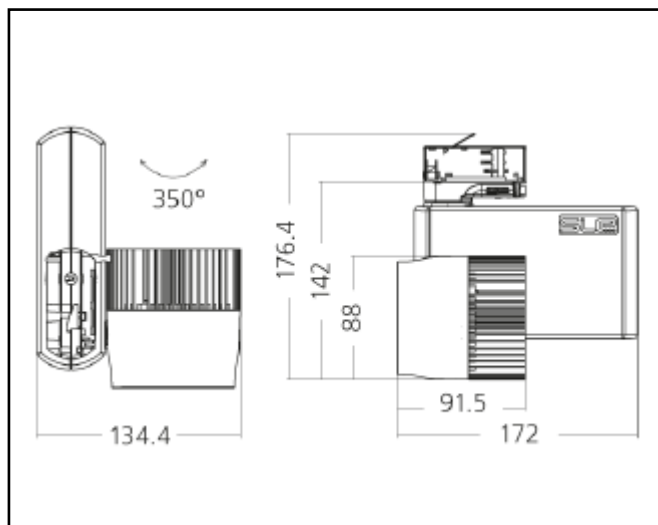

Product data sheet

ELYS TRACK SPOT

Description	Track spot
Dimensions (mm)	172mm x 176mm x 134mm
Weight (kg)	1 - 1,1kg
Housing	Aluminium
Colour	White, black or grey
Optical system	Facet anodised reflector
Lighting Distribution	direct – 23° - 34°
Unified Glare Ratio	<19
Colour temperature (K)	2500 - 5700
CRI (Ra)	90
SCDM	3
Net lumen output (25°C)	1800 - 2850lm
Efficacy – LOR (lm/W)	84lm/W
Power (driver incl.)	27 - 34W
Driver	Built in
IP	IP 20
IK	IK 020
Lifetime (hours)	50.000 hours L80 B10
Warranty	5 years
Origin	Slovakia
Norms	LVD 2006/95/EC EMC 2004/108/EC RoHS 2001/65/EC ISO 9001:2008