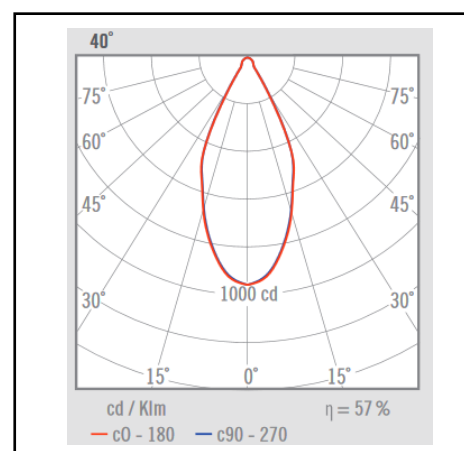

Product data sheet

TOLVA M

Description	Recessed, accent spot
Dimensions (mm)	90mm x 106/ 126mm
Weight (kg)	0,280 kg
Housing	Painted zamak
Colour	White, black, copper, gold, grafite, red
Optical system	facetted reflector
Lighting Distribution	40° rotational ssymmetric
Unified Glare Ratio	<22
Colour temperature (K)	2700 K
CRI (Ra)	> 90
SCDM	3
Net lumen output (25°C)	1030 - 1330 lm
Efficacy – LOR (lm/W)	103 - 114lm/W
Power (driver incl.)	9 - 13 W
Driver	Separate box included Dimmable edge-cut
IP	IP 20
IK	IK 02
Lifetime (hours)	40.000 hours L80 B20
Warranty	5 years
Origin	Spain
Norms	LVD 2006/95/EC EMC 2004/108/EC RoHS 2001/65/EC