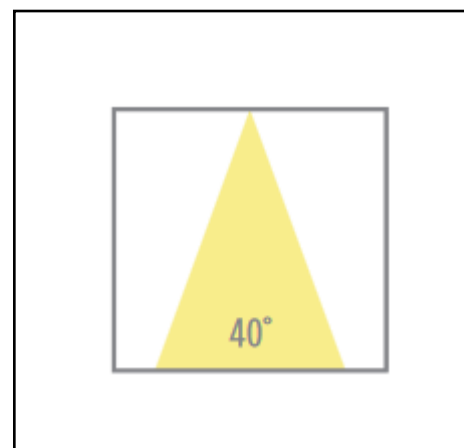

Product data sheet

TOLVA M

Description	Recessed, accent spot
Dimensions (mm)	90mm x 106/ 126mm
Weight (kg)	0,280 kg
Housing	Painted zamak
Colour	White, black, copper, gold, grafite, red
Optical system	facetted reflector
Lighting Distribution	40° rotational ssymmetric
Unified Glare Ratio	<22
Colour temperature (K)	2700 K
CRI (Ra)	> 90
SCDM	3
Net lumen output (25°C)	1030 - 1330 lm
Efficacy – LOR (lm/W)	103 - 114lm/W
Power (driver incl.)	9 - 13 W
Driver	Separate box included Dimmable edge-cut
IP	IP 20
IK	IK 02
Lifetime (hours)	40.000 hours L80 B20
Warranty	5 years
Origin	Spain
Norms	LVD 2006/95/EC EMC 2004/108/EC RoHS 2001/65/EC