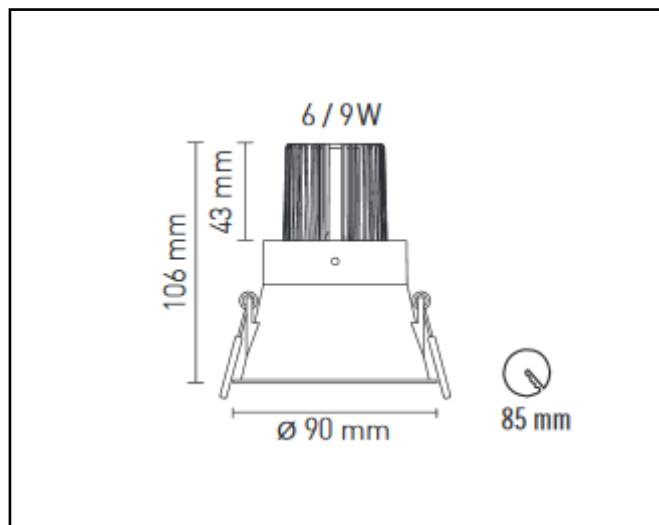

Product data sheet

TOLVA M

Description	Recessed, accent spot
Dimensions (mm)	90mm x 106/ 126mm
Weight (kg)	0,280 kg
Housing	Painted zamak
Colour	White, black, copper, gold, grafite, red
Optical system	facetted reflector
Lighting Distribution	40° rotational ssymmetric
Unified Glare Ratio	<22
Colour temperature (K)	2700 K
CRI (Ra)	> 90
SCDM	3
Net lumen output (25°C)	1030 - 1330 lm
Efficacy – LOR (lm/W)	103 - 114lm/W
Power (driver incl.)	9 - 13 W
Driver	Separate box included Dimmable edge-cut
IP	IP 20
IK	IK 02
Lifetime (hours)	40.000 hours L80 B20
Warranty	5 years
Origin	Spain
Norms	LVD 2006/95/EC EMC 2004/108/EC RoHS 2001/65/EC