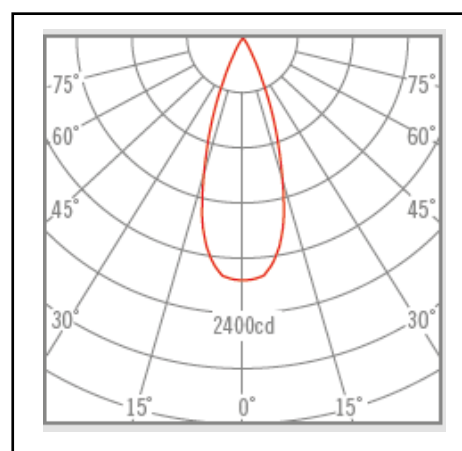

Product data sheet

EYE

26W 3000lm 830 36°

Description	Track spot
Dimensions (mm)	132 mm x 58 mm x 45 mm
Weight (kg)	605 g
Housing	Housing: die cast alu
Colour	White or black
Optical system	Reflector
Lighting Distribution	Direct 36° - symmetrical
Unified Glare Ratio	<22
Colour temperature (K)	3000 K
CRI (Ra)	80
SCDM	3
Net lumen output (25°C)	3000 lm
Efficacy – LOR (lm/W)	115 lm/W
Power (driver incl.)	26 W
Driver	Track adapter with driver. Dali and Casambi on request
IP	IP 20
IK	IK 02
Lifetime (hours)	50.000 hours L80 B10
Warranty	5 years
Origin	Spain
Norms	LVD 2006/95/EC EMC 2004/108/EC RoHS 2001/65/EC