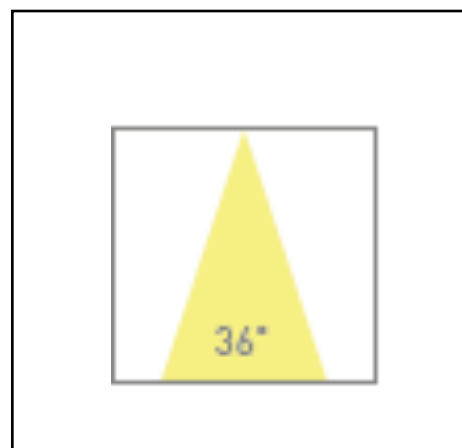

Product data sheet

EYE

26W 3000lm 830 36°

Description	Track spot
Dimensions (mm)	132 mm x 58 mm x 45 mm
Weight (kg)	605 g
Housing	Housing: die cast alu
Colour	White or black
Optical system	Reflector
Lighting Distribution	Direct 36° - symmetrical
Unified Glare Ratio	<22
Colour temperature (K)	3000 K
CRI (Ra)	80
SCDM	3
Net lumen output (25°C)	3000 lm
Efficacy – LOR (lm/W)	115 lm/W
Power (driver incl.)	26 W
Driver	Track adapter with driver. Dali and Casambi on request
IP	IP 20
IK	IK 02
Lifetime (hours)	50.000 hours L80 B10
Warranty	5 years
Origin	Spain
Norms	LVD 2006/95/EC EMC 2004/108/EC RoHS 2001/65/EC