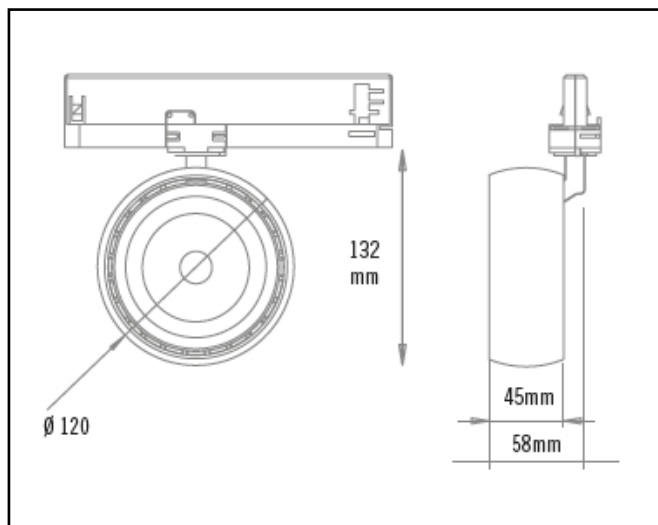

Product data sheet

EYE

26W 3000lm 830 36°

Description	Track spot
Dimensions (mm)	132 mm x 58 mm x 45 mm
Weight (kg)	605 g
Housing	Housing: die cast alu
Colour	White or black
Optical system	Reflector
Lighting Distribution	Direct 36° - symmetrical
Unified Glare Ratio	<22
Colour temperature (K)	3000 K
CRI (Ra)	80
SCDM	3
Net lumen output (25°C)	3000 lm
Efficacy – LOR (lm/W)	115 lm/W
Power (driver incl.)	26 W
Driver	Track adapter with driver. Dali and Casambi on request
IP	IP 20
IK	IK 02
Lifetime (hours)	50.000 hours L80 B10
Warranty	5 years
Origin	Spain
Norms	LVD 2006/95/EC EMC 2004/108/EC RoHS 2001/65/EC