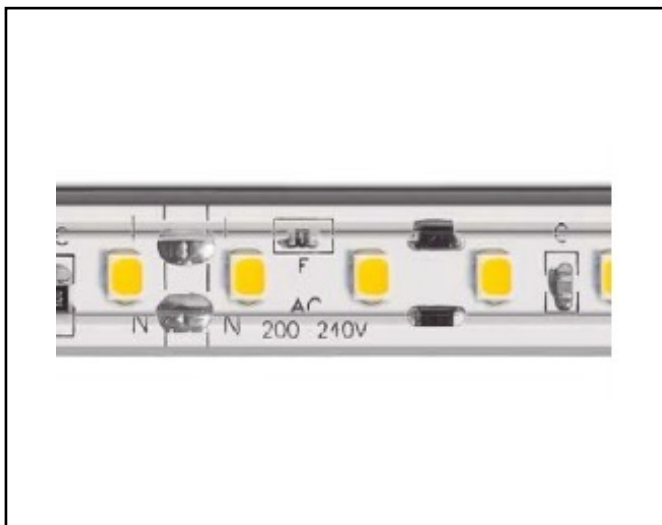

Product data sheet

21411-N

LED STRIP 230v IP65 7w 700lm 4000K – 10m

Description	Linear flexible light LED strip 230v, IP65, 60leds/m
Dimensions (mm)	10.000mm x 12mm
Weight (kg)	0,250 kg/m
Housing	Silicon cover, IP65
Colour	4000K
Optical system	Silicon cover, UV stable
Lighting Distribution	120°
Unified Glare Ratio	
Colour temperature (K)	4000K
CRI (Ra)	>80
SCDM	4
Net lumen output (25°C)	700 lm
Efficacy – LOR (lm/W)	100lm/W
Power (driver incl.)	7w
Driver	No driver, 230v 50 Hz main voltage
IP	IP 65
IK	IK 02
Lifetime (hours)	30,000 h L70 B50
Warranty	3 years
Origin	Spain
Norms	