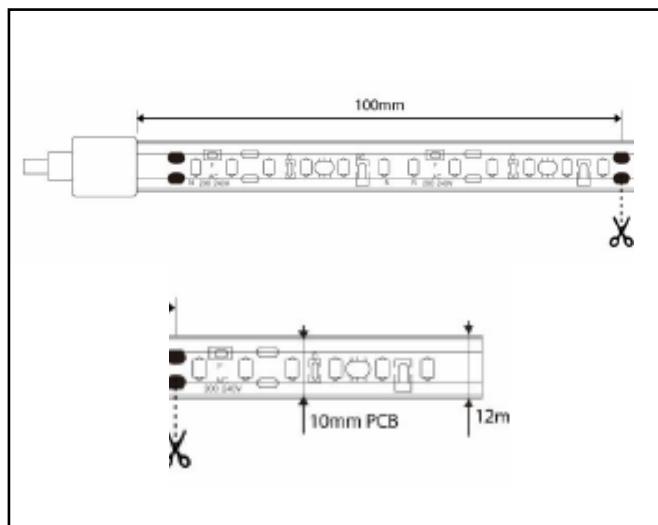

Product data sheet

21411-N

LED STRIP 230v IP65 7w 700lm 4000K – 10m

Description	Linear flexible light LED strip 230v, IP65, 60leds/m
Dimensions (mm)	10.000mm x 12mm
Weight (kg)	0,250 kg/m
Housing	Silicon cover, IP65
Colour	4000K
Optical system	Silicon cover, UV stable
Lighting Distribution	120°
Unified Glare Ratio	
Colour temperature (K)	4000K
CRI (Ra)	>80
SCDM	4
Net lumen output (25°C)	700 lm
Efficacy – LOR (lm/W)	100lm/W
Power (driver incl.)	7w
Driver	No driver, 230v 50 Hz main voltage
IP	IP 65
IK	IK 02
Lifetime (hours)	30,000 h L70 B50
Warranty	3 years
Origin	Spain
Norms	