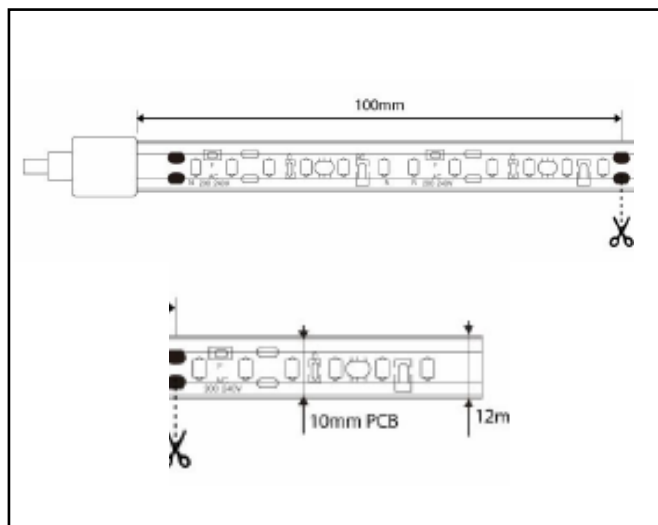

Product data sheet

21412-N

LED STRIP 230 V IP65 15w 1500lm 4000K – 10m

Description	Linear flexible light LED strip 230v, IP65, 120leds/m
Dimensions (mm)	10.000mm x 12mm
Weight (kg)	0,250 kg/m
Housing	Silicon cover, IP65
Colour	4000K
Optical system	Silicon cover, UV stable
Lighting Distribution	120°
Unified Glare Ratio	
Colour temperature (K)	4000K
CRI (Ra)	>80
SCDM	4
Net lumen output (25°C)	1500 lm
Efficacy – LOR (lm/W)	100lm/W
Power (driver incl.)	15w
Driver	No driver, 230v 50 Hz main voltage
IP	IP 65
IK	IK 02
Lifetime (hours)	30,000 h L70 B50
Warranty	3 years
Origin	Spain
Norms	