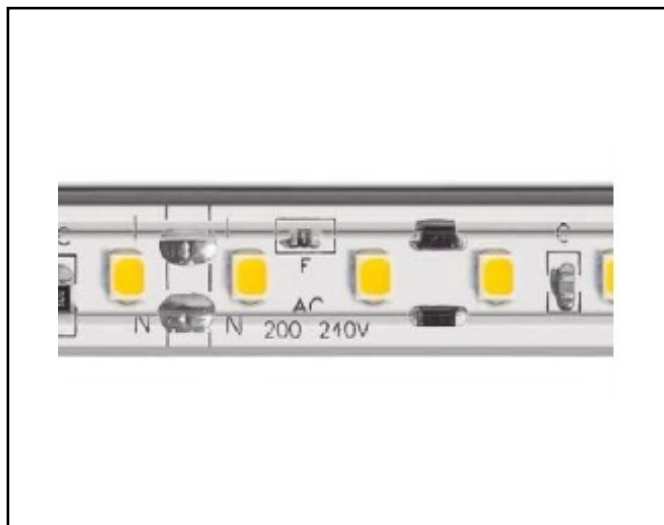

Product data sheet

21412-N

LED STRIP 230 V IP65 15w 1500lm 4000K – 10m

Description	Linear flexible light LED strip 230v, IP65, 120leds/m
Dimensions (mm)	10.000mm x 12mm
Weight (kg)	0,250 kg/m
Housing	Silicon cover, IP65
Colour	4000K
Optical system	Silicon cover, UV stable
Lighting Distribution	120°
Unified Glare Ratio	
Colour temperature (K)	4000K
CRI (Ra)	>80
SCDM	4
Net lumen output (25°C)	1500 lm
Efficacy – LOR (lm/W)	100lm/W
Power (driver incl.)	15w
Driver	No driver, 230v 50 Hz main voltage
IP	IP 65
IK	IK 02
Lifetime (hours)	30,000 h L70 B50
Warranty	3 years
Origin	Spain
Norms	