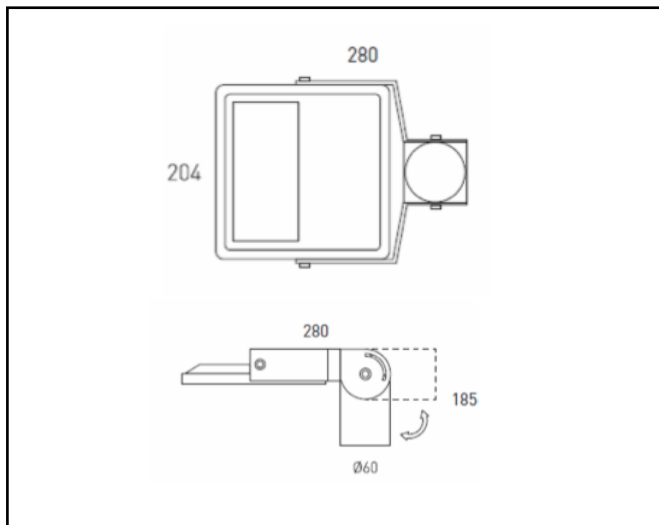

## PROTEK CITY

16W – 50W 2110lm – 6332lm IP65

<b>Description</b>	Pole top luminaire
<b>Dimensions (mm)</b>	204mm x 270mm x 44mm
<b>Weight (kg)</b>	- kg
<b>Housing</b>	Frame sheet steel – housing die-cast alu
<b>Colour</b>	Silver grey (Ral 9006)
<b>Optical system</b>	Clear lenses, polycarbonate
<b>Lighting Distribution</b>	Asymmetrical beam L01 (other lenses on request)
<b>Unified Glare Ratio</b>	N/A (asymmetrical)
<b>Colour temperature (K)</b>	5700 K
<b>CRI (Ra)</b>	> 80
<b>SCDM</b>	5
<b>Net lumen output (25°C)</b>	21110lm – 6332lm
<b>Efficacy – LOR (lm/W)</b>	132 lm/W
<b>Power (driver incl.)</b>	16W – 50W
<b>Driver</b>	Incorporated – non dimmable DALI or 1-10v on request
<b>IP</b>	IP 65
<b>IK</b>	IK 08
<b>Lifetime (hours)</b>	50.000 hours L70 B50
<b>Warranty</b>	5 years
<b>Origin</b>	Spain
<b>Norms</b>	LVD 2006/95/EC EMC 2004/108/EC RoHS 2001/65/EC