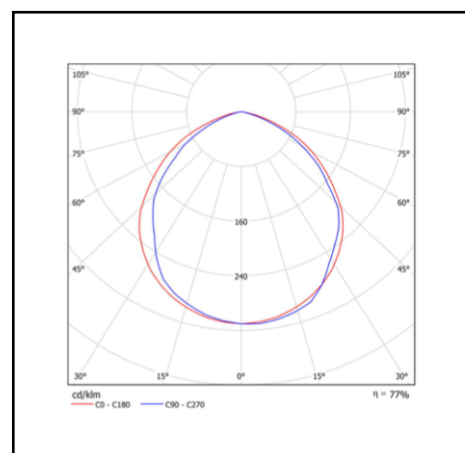

## PROTEK CITY

16W – 50W 2110lm – 6332lm IP65

<b>Description</b>	Pole top luminaire
<b>Dimensions (mm)</b>	204mm x 270mm x 44mm
<b>Weight (kg)</b>	- kg
<b>Housing</b>	Frame sheet steel – housing die-cast alu
<b>Colour</b>	Silver grey (Ral 9006)
<b>Optical system</b>	Clear lenses, polycarbonate
<b>Lighting Distribution</b>	Asymmetrical beam L01 (other lenses on request)
<b>Unified Glare Ratio</b>	N/A (asymmetrical)
<b>Colour temperature (K)</b>	5700 K
<b>CRI (Ra)</b>	> 80
<b>SCDM</b>	5
<b>Net lumen output (25°C)</b>	21110lm – 6332lm
<b>Efficacy – LOR (lm/W)</b>	132 lm/W
<b>Power (driver incl.)</b>	16W – 50W
<b>Driver</b>	Incorporated – non dimmable DALI or 1-10v on request
<b>IP</b>	IP 65
<b>IK</b>	IK 08
<b>Lifetime (hours)</b>	50.000 hours L70 B50
<b>Warranty</b>	5 years
<b>Origin</b>	Spain
<b>Norms</b>	LVD 2006/95/EC EMC 2004/108/EC RoHS 2001/65/EC