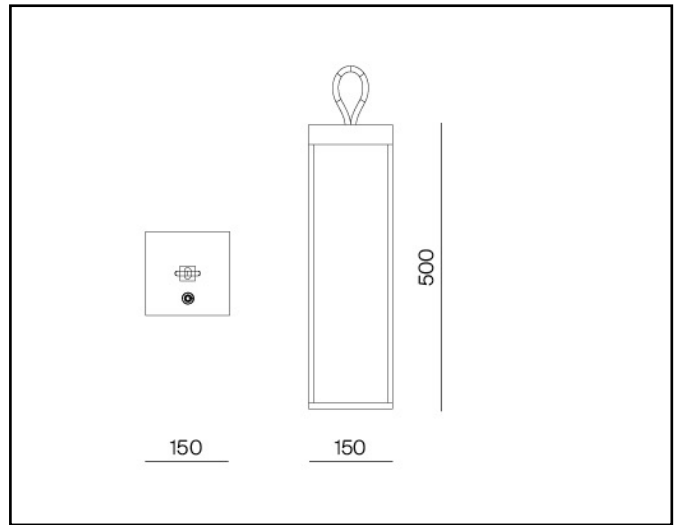

Product data sheet

DIOGENE 500

2,2W – 200lm – 3000°K – 500mm

Description	Decorative Garden Lighting
Dimensions (mm)	500mm x 150
Weight (kg)	1,800 kg
Housing	aluminium
Colour	Anthracite, White, Black, Sand or Brown
Optical system	indirect
Lighting Distribution	Opal Diffuser, 100°
Unified Glare Ratio	22
Colour temperature (K)	3000
CRI (Ra)	80
SCDM	3
Net lumen output (25°C)	200lm
Efficacy – LOR (lm/W)	91lm/W
Power (driver incl.)	2,2W
Driver	230V
IP	IP 65
IK	IK 06
Lifetime (hours)	Batteries – USB rechargeable (6hrs charge)
Warranty	2 years
Origin	San Marino
Norms	LVD 2006/95/EC EMC 2004/108/EC RoHS 2001/65/EC
Marks	CE