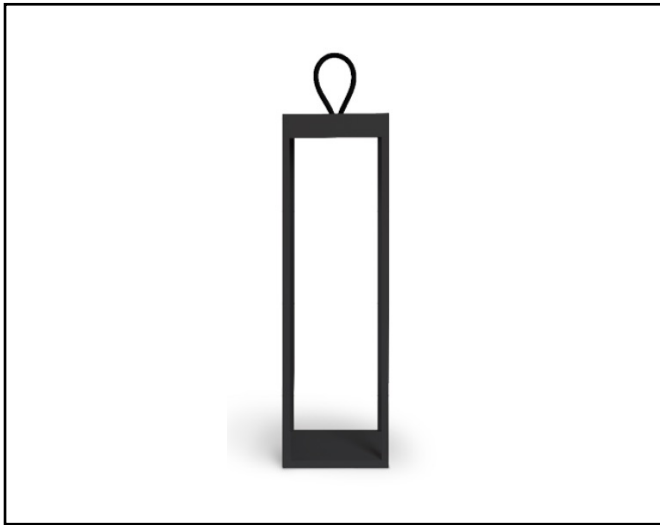

Product data sheet

DIOGENE 500

2,2W – 200lm – 3000°K – 500mm

Description	Decorative Garden Lighting
Dimensions (mm)	500mm x 150
Weight (kg)	1,800 kg
Housing	aluminium
Colour	Anthracite, White, Black, Sand or Brown
Optical system	indirect
Lighting Distribution	Opal Diffuser, 100°
Unified Glare Ratio	22
Colour temperature (K)	3000
CRI (Ra)	80
SCDM	3
Net lumen output (25°C)	200lm
Efficacy – LOR (lm/W)	91lm/W
Power (driver incl.)	2,2W
Driver	230V
IP	IP 65
IK	IK 06
Lifetime (hours)	Batteries – USB rechargeable (6hrs charge)
Warranty	2 years
Origin	San Marino
Norms	LVD 2006/95/EC EMC 2004/108/EC RoHS 2001/65/EC
Marks	CE