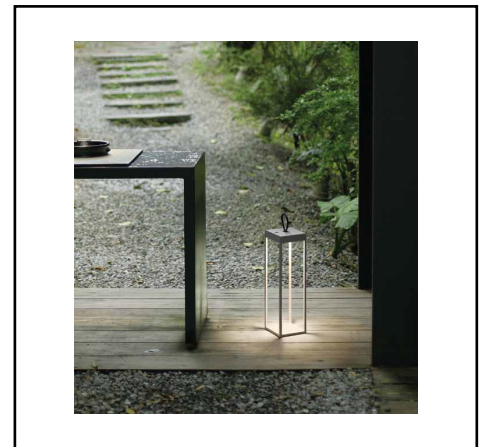

Product data sheet

DIOGENE 500

2,2W – 200lm – 3000°K – 500mm

Description	Decorative Garden Lighting
Dimensions (mm)	500mm x 150
Weight (kg)	1,800 kg
Housing	aluminium
Colour	Anthracite, White, Black, Sand or Brown
Optical system	indirect
Lighting Distribution	Opal Diffuser, 100°
Unified Glare Ratio	22
Colour temperature (K)	3000
CRI (Ra)	80
SCDM	3
Net lumen output (25°C)	200lm
Efficacy – LOR (lm/W)	91lm/W
Power (driver incl.)	2,2W
Driver	230V
IP	IP 65
IK	IK 06
Lifetime (hours)	Batteries – USB rechargeable (6hrs charge)
Warranty	2 years
Origin	San Marino
Norms	LVD 2006/95/EC EMC 2004/108/EC RoHS 2001/65/EC
Marks	CE