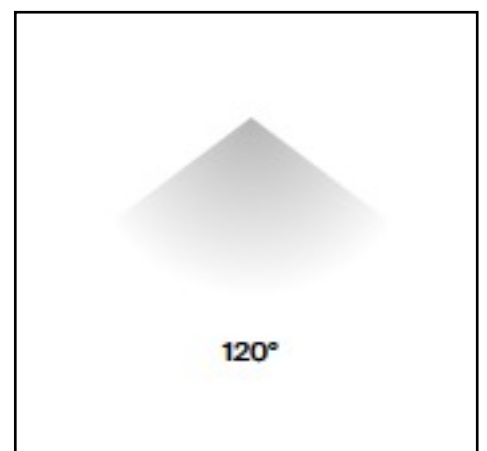

Product data sheet

DIOGENE 500

2,2W – 200lm – 3000°K – 500mm

Description	Decorative Garden Lighting
Dimensions (mm)	500mm x 150
Weight (kg)	1,800 kg
Housing	aluminium
Colour	Anthracite, White, Black, Sand or Brown
Optical system	indirect
Lighting Distribution	Opal Diffuser, 100°
Unified Glare Ratio	22
Colour temperature (K)	3000
CRI (Ra)	80
SCDM	3
Net lumen output (25°C)	200lm
Efficacy – LOR (lm/W)	91lm/W
Power (driver incl.)	2,2W
Driver	230V
IP	IP 65
IK	IK 06
Lifetime (hours)	Batteries – USB rechargeable (6hrs charge)
Warranty	2 years
Origin	San Marino
Norms	LVD 2006/95/EC EMC 2004/108/EC RoHS 2001/65/EC
Marks	CE