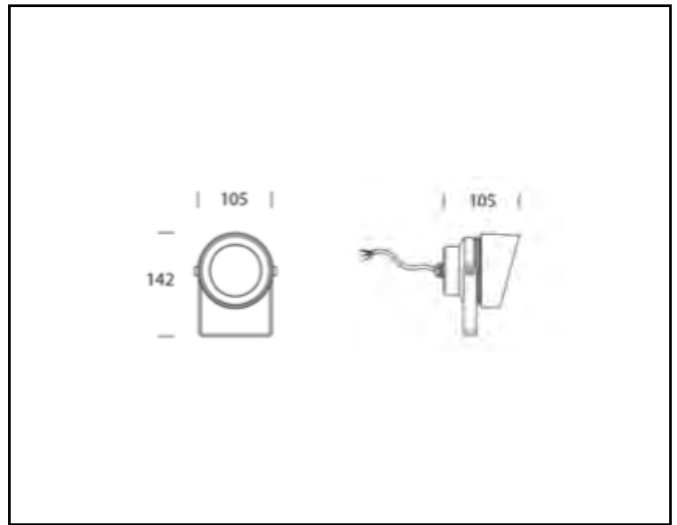

## BELGIUM 3

210lm 3W 60°

<b>Description</b>	Garden Lighting
<b>Dimensions (mm)</b>	66mm x 91mm x 103mm
<b>Weight (kg)</b>	0,66kg
<b>Housing</b>	Die-cast aluminium
<b>Colour</b>	Anthracite
<b>Optical system</b>	Reflector 20°
<b>Lighting Distribution</b>	Direct
<b>Unified Glare Ratio</b>	<23
<b>Colour temperature (K)</b>	3000K
<b>CRI (Ra)</b>	80
<b>SCDM</b>	3
<b>Net lumen output (25°C)</b>	210lm
<b>Efficacy – LOR (lm/W)</b>	70lm/W
<b>Power (driver incl.)</b>	3 W
<b>Driver</b>	Driver incorporated
<b>IP</b>	IP 65
<b>IK</b>	IK 08
<b>Lifetime (hours)</b>	50.000 hours L80 B10
<b>Warranty</b>	3 years
<b>Origin</b>	Spain
<b>Norms</b>	LVD 2006/95/EC EMC 2004/108/EC RoHS 2001/65/EC ISO 9001:2008
<b>Marks</b>	 

## BELGIUM 9

630lm 9W 20°

<b>Description</b>	Garden Lighting
<b>Dimensions (mm)</b>	105mm x 142mm x 105mm
<b>Weight (kg)</b>	1,2kg
<b>Housing</b>	Die-cast aluminium
<b>Colour</b>	Anthracite
<b>Optical system</b>	Reflector 20°
<b>Lighting Distribution</b>	Direct
<b>Unified Glare Ratio</b>	<23
<b>Colour temperature (K)</b>	3000K
<b>CRI (Ra)</b>	80
<b>SCDM</b>	3
<b>Net lumen output (25°C)</b>	630lm
<b>Efficacy – LOR (lm/W)</b>	70lm/W
<b>Power (driver incl.)</b>	9 W
<b>Driver</b>	Driver incorporated
<b>IP</b>	IP 65
<b>IK</b>	IK 08
<b>Lifetime (hours)</b>	50.000 hours L80 B10
<b>Warranty</b>	3 years
<b>Origin</b>	Spain
<b>Norms</b>	LVD 2006/95/EC EMC 2004/108/EC RoHS 2001/65/EC ISO 9001:2008
<b>Marks</b>	