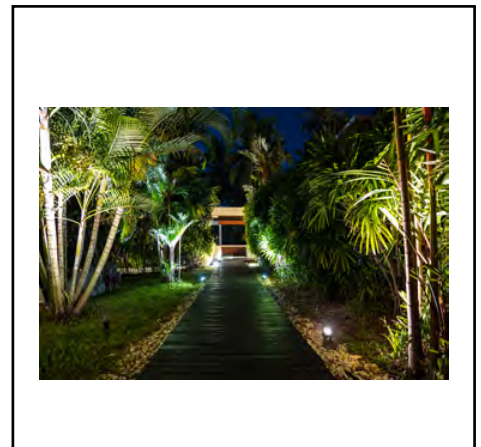

All specifications, descriptions and images are purely informative, not binding and subject to errors and changes

Euro-Luce Light Engineering
Ballingsweg 25 – 9620 Zottegem
info@euro-luce.be
www.euro-luce.be
Tel 0032 54 55 71 10