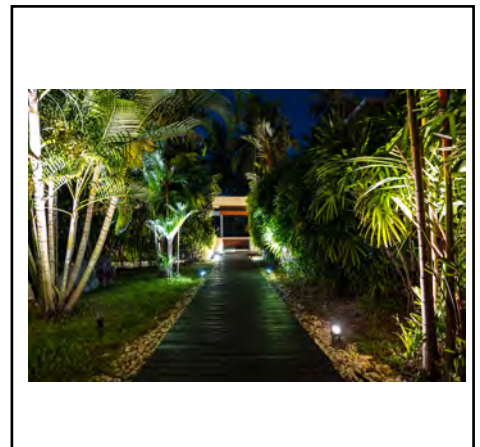

## BELGIUM 3

210lm 3W 60°

<b>Description</b>	Garden Lighting
<b>Dimensions (mm)</b>	66mm x 91mm x 103mm
<b>Weight (kg)</b>	0,66kg
<b>Housing</b>	Die-cast aluminium
<b>Colour</b>	Anthracite
<b>Optical system</b>	Reflector 20°
<b>Lighting Distribution</b>	Direct
<b>Unified Glare Ratio</b>	<23
<b>Colour temperature (K)</b>	3000K
<b>CRI (Ra)</b>	80
<b>SCDM</b>	3
<b>Net lumen output (25°C)</b>	210lm
<b>Efficacy – LOR (lm/W)</b>	70lm/W
<b>Power (driver incl.)</b>	3 W
<b>Driver</b>	Driver incorporated
<b>IP</b>	IP 65
<b>IK</b>	IK 08
<b>Lifetime (hours)</b>	50.000 hours L80 B10
<b>Warranty</b>	3 years
<b>Origin</b>	Spain
<b>Norms</b>	LVD 2006/95/EC EMC 2004/108/EC RoHS 2001/65/EC ISO 9001:2008
<b>Marks</b>	 