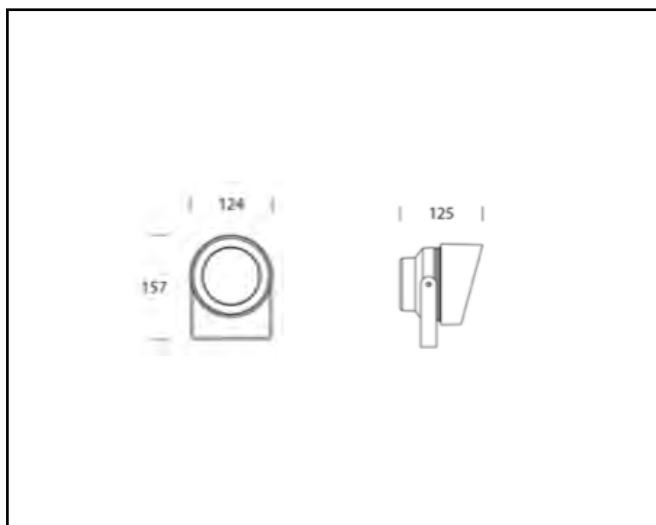

Product data sheet

BELGIUM 12

840lm 12W 20°

Description	Garden Lighting
Dimensions (mm)	124mm x 157mm x 125mm
Weight (kg)	1,5kg
Housing	Die-cast aluminium
Colour	Anthracite
Optical system	Reflector 20°
Lighting Distribution	Direct
Unified Glare Ratio	<23
Colour temperature (K)	3000K
CRI (Ra)	80
SCDM	3
Net lumen output (25°C)	840lm
Efficacy – LOR (lm/W)	70lm/W
Power (driver incl.)	12 W
Driver	Driver incorporated
IP	IP 65
IK	IK 08
Lifetime (hours)	50.000 hours L80 B10
Warranty	3 years
Origin	Spain
Norms	LVD 2006/95/EC EMC 2004/108/EC RoHS 2001/65/EC ISO 9001:2008
Marks