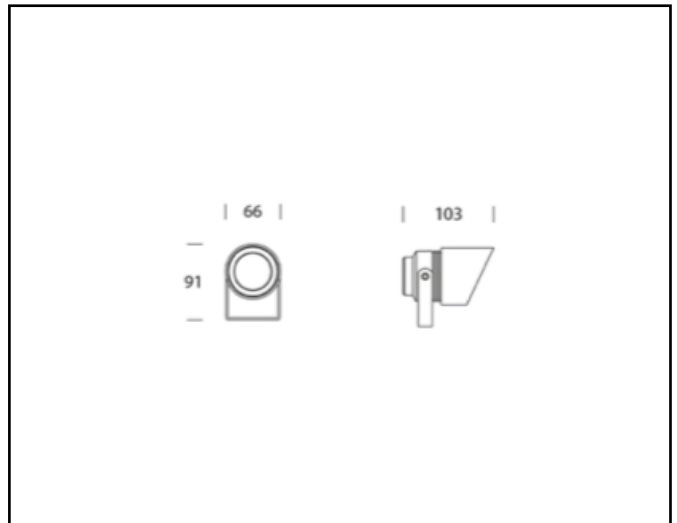

## BELGIUM 3

210lm 3W 60°

<b>Description</b>	Garden Lighting
<b>Dimensions (mm)</b>	66mm x 91mm x 103mm
<b>Weight (kg)</b>	0,66kg
<b>Housing</b>	Die-cast aluminium
<b>Colour</b>	Anthracite
<b>Optical system</b>	Reflector 20°
<b>Lighting Distribution</b>	Direct
<b>Unified Glare Ratio</b>	<23
<b>Colour temperature (K)</b>	3000K
<b>CRI (Ra)</b>	80
<b>SCDM</b>	3
<b>Net lumen output (25°C)</b>	210lm
<b>Efficacy – LOR (lm/W)</b>	70lm/W
<b>Power (driver incl.)</b>	3 W
<b>Driver</b>	Driver incorporated
<b>IP</b>	IP 65
<b>IK</b>	IK 08
<b>Lifetime (hours)</b>	50.000 hours L80 B10
<b>Warranty</b>	3 years
<b>Origin</b>	Spain
<b>Norms</b>	LVD 2006/95/EC EMC 2004/108/EC RoHS 2001/65/EC ISO 9001:2008
<b>Marks</b>	 