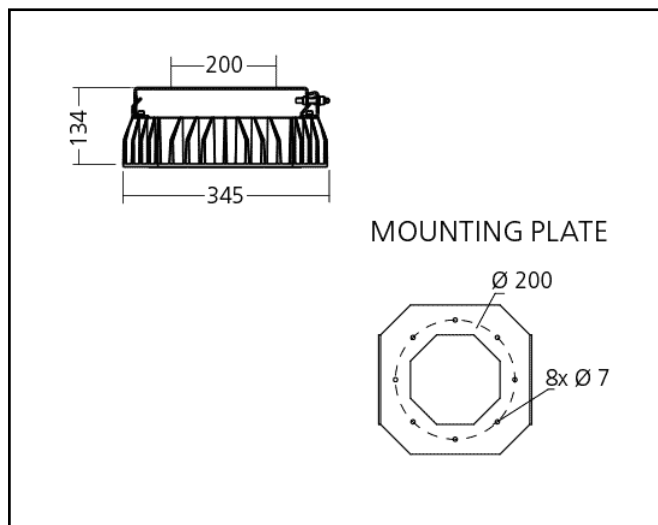

## GRAFIAS SURFACED

94W 10400Lm 4000K

<b>Description</b>	Surface mounted highbay
<b>Dimensions (mm)</b>	345mm x 345mm x 134mm
<b>Weight (kg)</b>	10 kg
<b>Housing</b>	Steel sheet, painted
<b>Colour</b>	white
<b>Optical system</b>	lenses, Polished reflector
<b>Lighting Distribution</b>	Direct 80°
<b>Unified Glare Ratio</b>	UGR 25
<b>Colour temperature (K)</b>	4000 K
<b>CRI (Ra)</b>	> 80
<b>SCDM</b>	3
<b>Net lumen output (25°C)</b>	10400 lm
<b>Efficacy – LOR (lm/W)</b>	111 lm/W
<b>Power (driver incl.)</b>	94 W
<b>Driver</b>	Driver incorporated
<b>IP</b>	IP 66
<b>IK</b>	IK 07
<b>Lifetime (hours)</b>	50.000 hours L80 B10
<b>Warranty</b>	5 years
<b>Origin</b>	Slovakia
<b>Norms</b>	LVD 2006/95/EC EMC 2004/108/EC RoHS 2001/65/EC