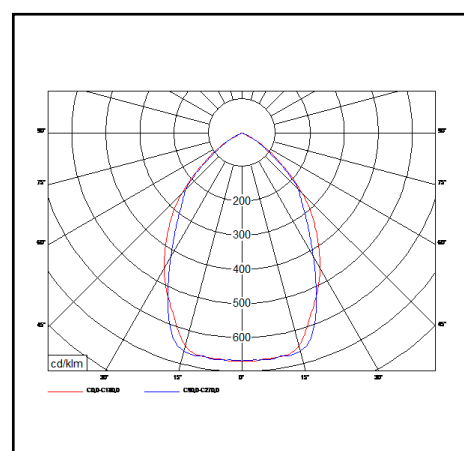

## GRAFIAS SURFACED

94W 10400Lm 4000K

<b>Description</b>	Surface mounted highbay
<b>Dimensions (mm)</b>	345mm x 345mm x 134mm
<b>Weight (kg)</b>	10 kg
<b>Housing</b>	Steel sheet, painted
<b>Colour</b>	white
<b>Optical system</b>	lenses, Polished reflector
<b>Lighting Distribution</b>	Direct 80°
<b>Unified Glare Ratio</b>	UGR 25
<b>Colour temperature (K)</b>	4000 K
<b>CRI (Ra)</b>	> 80
<b>SCDM</b>	3
<b>Net lumen output (25°C)</b>	10400 lm
<b>Efficacy – LOR (lm/W)</b>	111 lm/W
<b>Power (driver incl.)</b>	94 W
<b>Driver</b>	Driver incorporated
<b>IP</b>	IP 66
<b>IK</b>	IK 07
<b>Lifetime (hours)</b>	50.000 hours L80 B10
<b>Warranty</b>	5 years
<b>Origin</b>	Slovakia
<b>Norms</b>	LVD 2006/95/EC EMC 2004/108/EC RoHS 2001/65/EC