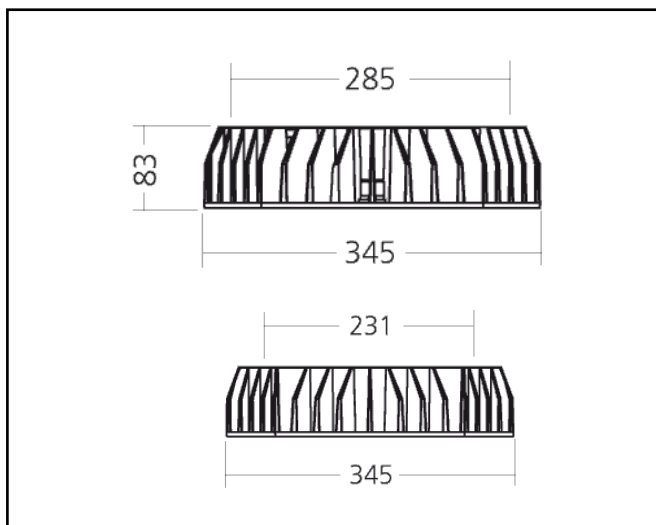

## GRAFIAS SUSPENDED

94W 10400Lm 4000K

<b>Description</b>	Suspended highbay
<b>Dimensions (mm)</b>	345mm x 345mm x 134mm
<b>Weight (kg)</b>	10 kg
<b>Housing</b>	Steel sheet, painted
<b>Colour</b>	white
<b>Optical system</b>	lenses, Polished reflector
<b>Lighting Distribution</b>	Direct 80°
<b>Unified Glare Ratio</b>	UGR 25
<b>Colour temperature (K)</b>	4000 K
<b>CRI (Ra)</b>	> 80
<b>SCDM</b>	3
<b>Net lumen output (25°C)</b>	10400 lm
<b>Efficacy – LOR (lm/W)</b>	111 lm/W
<b>Power (driver incl.)</b>	94 W
<b>Driver</b>	Driver incorporated
<b>IP</b>	IP 66
<b>IK</b>	IK 07
<b>Lifetime (hours)</b>	50.000 hours L80 B10
<b>Warranty</b>	5 years
<b>Origin</b>	Slovakia
<b>Norms</b>	LVD 2006/95/EC EMC 2004/108/EC RoHS 2001/65/EC