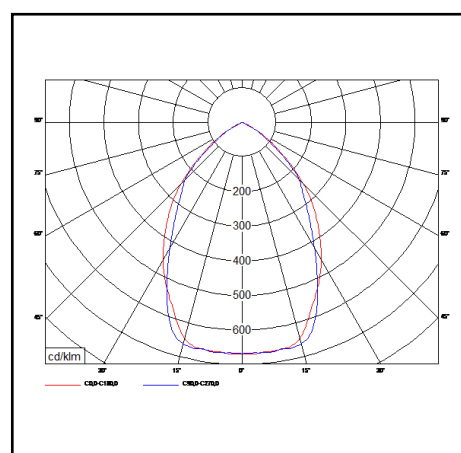

## GRAFIAS SUSPENDED

94W 10400Lm 4000K

<b>Description</b>	Suspended highbay
<b>Dimensions (mm)</b>	345mm x 345mm x 134mm
<b>Weight (kg)</b>	10 kg
<b>Housing</b>	Steel sheet, painted
<b>Colour</b>	white
<b>Optical system</b>	lenses, Polished reflector
<b>Lighting Distribution</b>	Direct 80°
<b>Unified Glare Ratio</b>	UGR 25
<b>Colour temperature (K)</b>	4000 K
<b>CRI (Ra)</b>	> 80
<b>SCDM</b>	3
<b>Net lumen output (25°C)</b>	10400 lm
<b>Efficacy – LOR (lm/W)</b>	111 lm/W
<b>Power (driver incl.)</b>	94 W
<b>Driver</b>	Driver incorporated
<b>IP</b>	IP 66
<b>IK</b>	IK 07
<b>Lifetime (hours)</b>	50.000 hours L80 B10
<b>Warranty</b>	5 years
<b>Origin</b>	Slovakia
<b>Norms</b>	LVD 2006/95/EC EMC 2004/108/EC RoHS 2001/65/EC