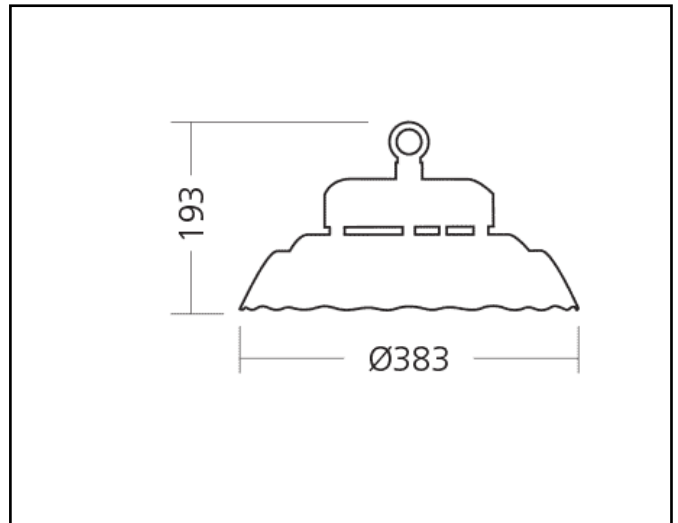

Product data sheet

PARIDA

100W 13.500lm 840 60°

Description	Suspended luminaire
Dimensions (mm)	383mm x 193mm
Weight (kg)	6,5 kg
Housing	Body die-cast aluminium
Colour	Black (RAL9005)
Optical system	Cover polycarbonate
Lighting Distribution	Direct – rotational symmetrical 90°
Unified Glare Ratio	<22
Colour temperature (K)	4000 K
CRI (Ra)	> 80
SCDM	5
Net lumen output (25°C)	13,500 lm
Efficacy – LOR (lm/W)	135 lm/W
Power (driver incl.)	100 W
Driver	Incorporated – non dimmable DALI or 1-10v on request
IP	IP 65
IK	IK 08
Lifetime (hours)	50.000 hours L80 B50
Warranty	5 years
Origin	Slovakia
Norms	LVD 2006/95/EC EMC 2004/108/EC RoHS 2001/65/EC