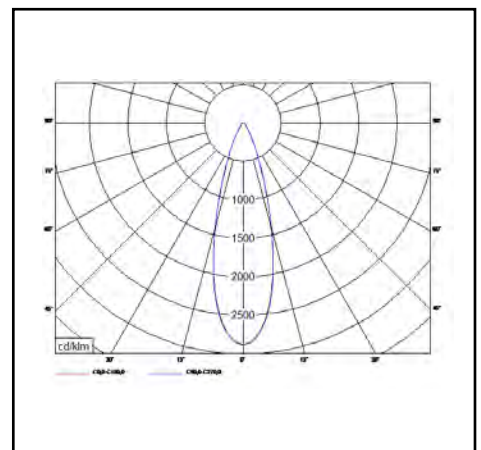

Tel 0032 54 55 71 10

Marks

Product data sheet

GHADA 2 SURFACED

159W 19.650lm 840

Description	Suspended highbay fixture
Dimensions (mm)	485mm x 636mm x 129mm
Weight (kg)	14,100 kg
Housing	Housing: die cast alu + sheet steel
Colour	Black (Ral9005)
Optical system	PMMA + glass
Lighting Distribution	Direct 30°
Unified Glare Ratio	<22
Colour temperature (K)	4000 K
CRI (Ra)	80
SCDM	3
Net lumen output (25°C)	19.650 lm
Efficacy – LOR (lm/W)	124 lm/W
Power (driver incl.)	159W
Driver	Driver incorporated Non dim, DALI, DSI or 1-10V DIM
IP	IP 65
IK	IK 07
Lifetime (hours)	100.000 hours L90 B10
Warranty	5 years
Origin	Slowakja
Norms	LVD 2006/95/EC EMC 2004/108/EC RoHS 2001/65/EC