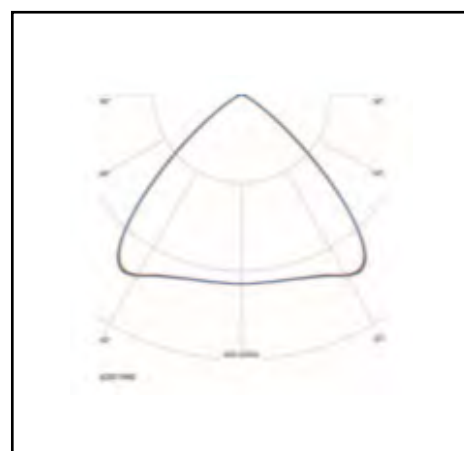

Marks

Product data sheet

VIDAR II

110W 15.000lm 840 90°

Description	Suspended luminaire
Dimensions (mm)	220mm x 171,4mm
Weight (kg)	6 kg
Housing	Body die-cast aluminium
Colour	Black (RAL9005)
Optical system	Cover polycarbonate
Lighting Distribution	Medium Beam – 90°
Unified Glare Ratio	<22
Colour temperature (K)	4000 K
CRI (Ra)	> 80
SCDM	5
Net lumen output (25°C)	15.000 lm
Efficacy – LOR (lm/W)	136 lm/W
Power (driver incl.)	110 W
Driver	Incorporated – non dimmable DALI or 1-10v on request
IP	IP 65
IK	IK 08
Lifetime (hours)	100.000 hours L70 B50
Warranty	5 years
Origin	Germany
Norms	LVD 2006/95/EC EMC 2004/108/EC RoHS 2001/65/EC