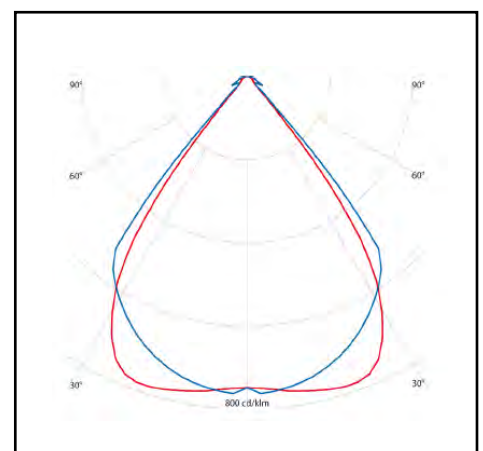

Product data sheet

SWEA MB

96,5W 14,000lm 840

Description	Surface mounted or suspended fixture
Dimensions (mm)	610 x 292mm x100mm
Weight (kg)	8,500 kg
Housing	Housing: extruded aluminium with cooling fins preventing dust collection
Colour	grey
Optical system	Clear tempered safety glass IK10
Lighting Distribution	Medium beam
Unified Glare Ratio	<22
Colour temperature (K)	4000 K – other colours on request
CRI (Ra)	80
SCDM	3
Net lumen output (25°C)	14.000 lm
Efficacy – LOR (lm/W)	145 lm/W
Power (driver incl.)	96,5W
Driver	Driver incorporated Non dim, DALI, DSI or 1-10V DIM
IP	IP66
IK	IK10
Lifetime (hours)	100.000 hours L80 B50
Warranty	5 years
Origin	Germany
Norms	LVD 2006/95/EC EMC 2004/108/EC RoHS 2001/65/EC