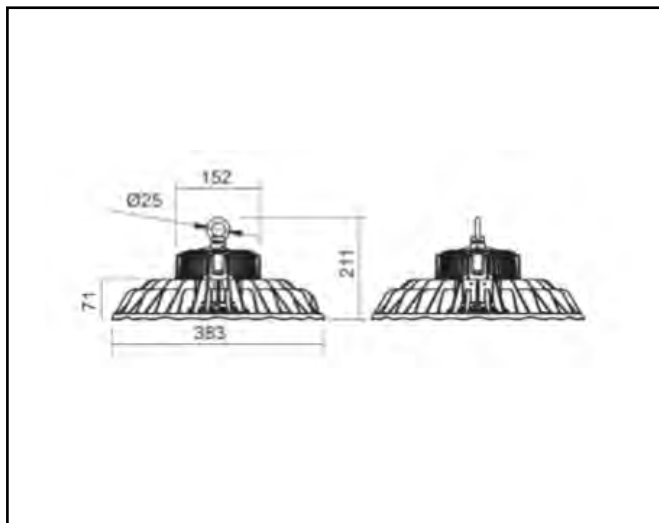

Marks

Product data sheet

VIDAR II

110W 15.000lm 840 90°

Description	Suspended luminaire
Dimensions (mm)	220mm x 171,4mm
Weight (kg)	6 kg
Housing	Body die-cast aluminium
Colour	Black (RAL9005)
Optical system	Cover polycarbonate
Lighting Distribution	Medium Beam – 90°
Unified Glare Ratio	<22
Colour temperature (K)	4000 K
CRI (Ra)	> 80
SCDM	5
Net lumen output (25°C)	15.000 lm
Efficacy – LOR (lm/W)	136 lm/W
Power (driver incl.)	110 W
Driver	Incorporated – non dimmable DALI or 1-10v on request
IP	IP 65
IK	IK 08
Lifetime (hours)	100.000 hours L70 B50
Warranty	5 years
Origin	Germany
Norms	LVD 2006/95/EC EMC 2004/108/EC RoHS 2001/65/EC