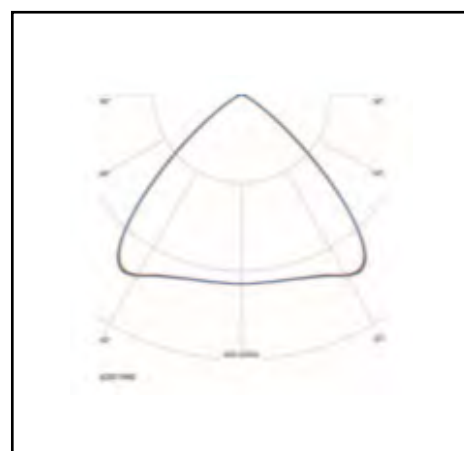

Marks

Product data sheet

KONAK

100W 12.150lm 840 80°

Description	Suspended luminaire
Dimensions (mm)	151,6mm x 338,5mm
Weight (kg)	6,1 kg
Housing	Body die-cast aluminium
Colour	Grey
Optical system	Cover polycarbonate
Lighting Distribution	Medium Beam – 80°
Unified Glare Ratio	<22
Colour temperature (K)	4000 K
CRI (Ra)	> 80
SCDM	5
Net lumen output (25°C)	12.150 lm
Efficacy – LOR (lm/W)	121 lm/W
Power (driver incl.)	100 W
Driver	Incorporated – non dimmable DALI or 1-10v on request
IP	IP 65
IK	IK 08
Lifetime (hours)	100.000 hours L70 B50
Warranty	5 years
Origin	Spain
Norms	LVD 2006/95/EC EMC 2004/108/EC RoHS 2001/65/EC