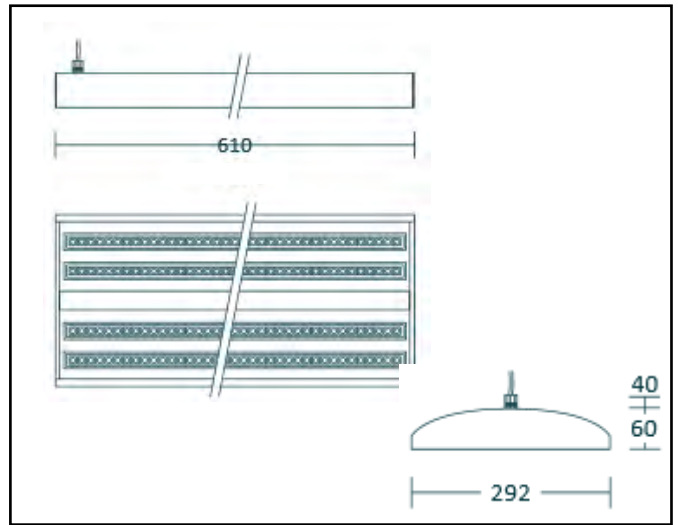

Marks

Product data sheet

Poland 150

150W 20.050lm 840 90°

Description	Suspended luminaire
Dimensions (mm)	215mm x 330mm
Weight (kg)	4,70 kg
Housing	Body die-cast aluminium
Colour	Black (RAL9005)
Optical system	Cover polycarbonate
Lighting Distribution	Medium Beam – 90°<22
Unified Glare Ratio	4000 K
Colour temperature (K)	
CRI (Ra)	> 80
SCDM	5
Net lumen output (25°C)	20.050 lm
Efficacy – LOR (lm/W)	134 lm/W
Power (driver incl.)	150 W
Driver	Incorporated 1-10v dimmable
IP	IP 65
IK	IK 08
Lifetime (hours)	50.000 hours L70 B50
Warranty	5 years
Origin	Spain
Norms	LVD 2006/95/EC EMC 2004/108/EC RoHS 2001/65/EC

Product data sheet

SWEA MB

96,5W 14,000lm 840

Description	Surface mounted or suspended fixture
Dimensions (mm)	610 x 292mm x100mm
Weight (kg)	8,500 kg
Housing	Housing: extruded aluminium with cooling fins preventing dust collection
Colour	grey
Optical system	Clear tempered safety glass IK10
Lighting Distribution	Medium beam
Unified Glare Ratio	<22
Colour temperature (K)	4000 K – other colours on request
CRI (Ra)	80
SCDM	3
Net lumen output (25°C)	14.000 lm
Efficacy – LOR (lm/W)	145 lm/W
Power (driver incl.)	96,5W
Driver	Driver incorporated Non dim, DALI, DSI or 1-10V DIM
IP	IP66
IK	IK10
Lifetime (hours)	100.000 hours L80 B50
Warranty	5 years
Origin	Germany
Norms	LVD 2006/95/EC EMC 2004/108/EC RoHS 2001/65/EC