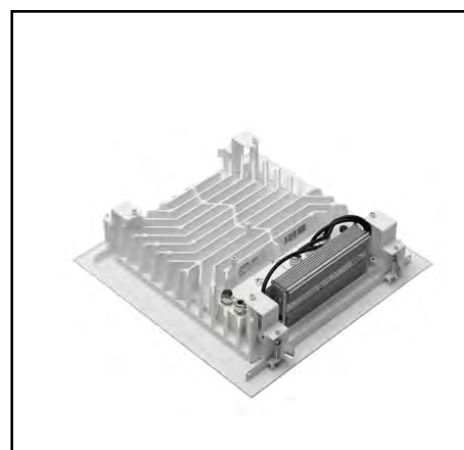

Tel 0032 54 55 71 10

Marks

GRAFIAS SURFACED

94W 10400Lm 4000K

Description	Surface mounted highbay
Dimensions (mm)	345mm x 345mm x 134mm
Weight (kg)	10 kg
Housing	Steel sheet, painted
Colour	white
Optical system	lenses, Polished reflector
Lighting Distribution	Direct 80°
Unified Glare Ratio	UGR 25
Colour temperature (K)	4000 K
CRI (Ra)	> 80
SCDM	3
Net lumen output (25°C)	10400 lm
Efficacy – LOR (lm/W)	111 lm/W
Power (driver incl.)	94 W
Driver	Driver incorporated
IP	IP 66
IK	IK 07
Lifetime (hours)	50.000 hours L80 B10
Warranty	5 years
Origin	Slovakia
Norms	LVD 2006/95/EC EMC 2004/108/EC RoHS 2001/65/EC

Product data sheet

MYAR RECESSED

105W 15.300lm 840

Description	Suspended highbay fixture
Dimensions (mm)	380 x 380mm x 218mm
Weight (kg)	14,300 kg
Housing	Housing: die cast alu + sheet steel
Colour	Black (Ra19005)
Optical system	PMMA + glass
Lighting Distribution	Direct 98° - symmetrical
Unified Glare Ratio	<22
Colour temperature (K)	4000 K
CRI (Ra)	80
SCDM	3
Net lumen output (25°C)	15.300 lm
Efficacy – LOR (lm/W)	146 lm/W
Power (driver incl.)	105W
Driver	Driver incorporated Non dim, DALI, DSI or 1-10V DIM
IP	IP 66
IK	IK 09
Lifetime (hours)	100.000 hours L90 B10
Warranty	5 years
Origin	Slovakja
Norms	LVD 2006/95/EC EMC 2004/108/EC RoHS 2001/65/EC

Marks

Product data sheet

MYAR SURFACED

Description	Surface mounted fixture
Dimensions (mm)	325 x 300mm x 200mm
Weight (kg)	9,600 kg
Housing	Housing: die cast alu + sheet steel
Colour	Black (Ral9005)
Optical system	PMMA + glass
Lighting Distribution	Direct 84° - symmetrical
Unified Glare Ratio	<19
Colour temperature (K)	4000 K
CRI (Ra)	80
SCDM	3
Net lumen output (25°C)	12.000 lm
Efficacy – LOR (lm/W)	133 lm/W
Power (driver incl.)	90W
Driver	Driver incorporated Non dim, DALI, DSI or 1-10V DIM
IP	IP 65
IK	IK 07
Lifetime (hours)	50.000 hours L80 B10
Warranty	5 years
Origin	Slowakja
Norms	LVD 2006/95/EC EMC 2004/108/EC RoHS 2001/65/EC