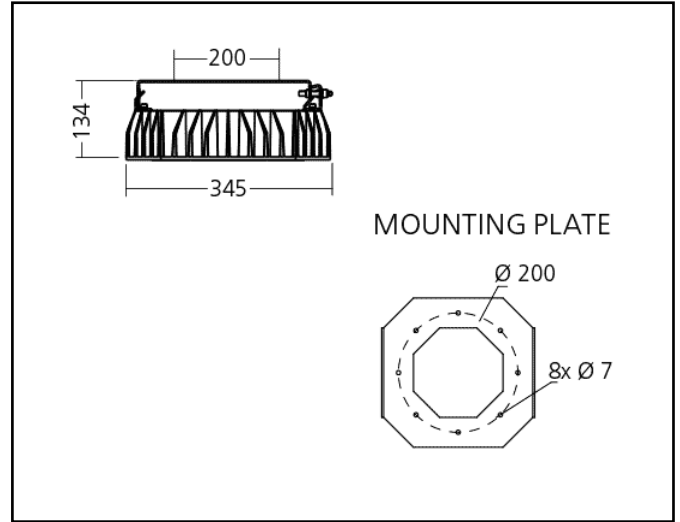

Product data sheet

GRAFIAS RECESSED

94W 10400Lm 4000K

Description	Recessed highbay
Dimensions (mm)	565mm x 425mm x 92mm
Weight (kg)	10 kg
Housing	Steel sheet, painted
Colour	white
Optical system	lenses, Polished reflector
Lighting Distribution	Direct 80°
Unified Glare Ratio	UGR 25
Colour temperature (K)	4000 K
CRI (Ra)	> 80
SCDM	3
Net lumen output (25°C)	10400 lm
Efficacy – LOR (lm/W)	111 lm/W
Power (driver incl.)	94 W
Driver	Driver incorporated
IP	IP 66
IK	IK 07
Lifetime (hours)	50.000 hours L80 B10
Warranty	5 years
Origin	Slovakia
Norms	LVD 2006/95/EC EMC 2004/108/EC RoHS 2001/65/EC

Tel 0032 54 55 71 10

Marks

GRAFIAS SURFACED

94W 10400Lm 4000K

Description	Surface mounted highbay
Dimensions (mm)	345mm x 345mm x 134mm
Weight (kg)	10 kg
Housing	Steel sheet, painted
Colour	white
Optical system	lenses, Polished reflector
Lighting Distribution	Direct 80°
Unified Glare Ratio	UGR 25
Colour temperature (K)	4000 K
CRI (Ra)	> 80
SCDM	3
Net lumen output (25°C)	10400 lm
Efficacy – LOR (lm/W)	111 lm/W
Power (driver incl.)	94 W
Driver	Driver incorporated
IP	IP 66
IK	IK 07
Lifetime (hours)	50.000 hours L80 B10
Warranty	5 years
Origin	Slovakia
Norms	LVD 2006/95/EC EMC 2004/108/EC RoHS 2001/65/EC

Marks

Product data sheet

MYAR SURFACED

Description	Surface mounted fixture
Dimensions (mm)	325 x 300mm x 200mm
Weight (kg)	9,600 kg
Housing	Housing: die cast alu + sheet steel
Colour	Black (Ral9005)
Optical system	PMMA + glass
Lighting Distribution	Direct 84° - symmetrical
Unified Glare Ratio	<19
Colour temperature (K)	4000 K
CRI (Ra)	80
SCDM	3
Net lumen output (25°C)	12.000 lm
Efficacy – LOR (lm/W)	133 lm/W
Power (driver incl.)	90W
Driver	Driver incorporated Non dim, DALI, DSI or 1-10V DIM
IP	IP 65
IK	IK 07
Lifetime (hours)	50.000 hours L80 B10
Warranty	5 years
Origin	Slowakja
Norms	LVD 2006/95/EC EMC 2004/108/EC RoHS 2001/65/EC