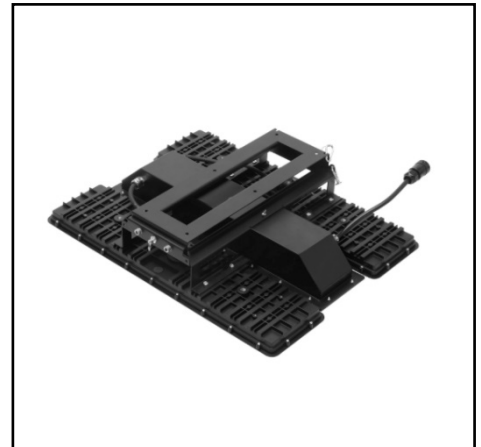

Tel 0032 54 55 71 10

Marks

Product data sheet

SPORT LED RECESSED

Description	Recessed luminaire
Dimensions (mm)	1550 x 315mm x 75mm
Weight (kg)	10,800 kg
Housing	Housing: 0,6mm sheet steel
Colour	White (Ral9003)
Optical system	Reinforced white louvre with 4mm steel rods, secured by 4 screws and 2 steel wires
Lighting Distribution	Direct - symmetrical
Unified Glare Ratio	<22
Colour temperature (K)	4000 K – other colours on request
CRI (Ra)	80 – 90 on request
SCDM	3
Net lumen output (25°C)	14.500 lm
Efficacy – LOR (lm/W)	110 lm/W
Power (driver incl.)	130W
Driver	Driver incorporated Non dim, DALI, DSI or 1-10V DIM
IP	IP 20
IK	Ballproof
Lifetime (hours)	50.000 hours L80 B50
Warranty	5 years
Origin	Slovakia
Norms	LVD 2006/95/EC EMC 2004/108/EC RoHS 2001/65/EC

Tel 0032 54 55 71 10

Marks

Product data sheet

GHADA 2 SURFACED

159W 19.650lm 840

Description	Suspended highbay fixture
Dimensions (mm)	485mm x 636mm x 129mm
Weight (kg)	14,100 kg
Housing	Housing: die cast alu + sheet steel
Colour	Black (Ral9005)
Optical system	PMMA + glass
Lighting Distribution	Direct 30°
Unified Glare Ratio	<22
Colour temperature (K)	4000 K
CRI (Ra)	80
SCDM	3
Net lumen output (25°C)	19.650 lm
Efficacy – LOR (lm/W)	124 lm/W
Power (driver incl.)	159W
Driver	Driver incorporated Non dim, DALI, DSI or 1-10V DIM
IP	IP 65
IK	IK 07
Lifetime (hours)	100.000 hours L90 B10
Warranty	5 years
Origin	Slowakja
Norms	LVD 2006/95/EC EMC 2004/108/EC RoHS 2001/65/EC