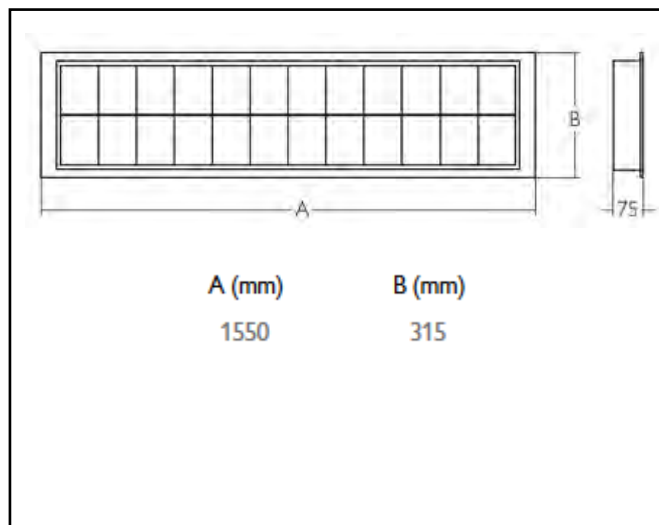

Marks

Product data sheet

MYAR SURFACED

Description	Surface mounted fixture
Dimensions (mm)	325 x 300mm x 200mm
Weight (kg)	9,600 kg
Housing	Housing: die cast alu + sheet steel
Colour	Black (Ral9005)
Optical system	PMMA + glass
Lighting Distribution	Direct 84° - symmetrical
Unified Glare Ratio	<19
Colour temperature (K)	4000 K
CRI (Ra)	80
SCDM	3
Net lumen output (25°C)	12.000 lm
Efficacy – LOR (lm/W)	133 lm/W
Power (driver incl.)	90W
Driver	Driver incorporated Non dim, DALI, DSI or 1-10V DIM
IP	IP 65
IK	IK 07
Lifetime (hours)	50.000 hours L80 B10
Warranty	5 years
Origin	Slowakja
Norms	LVD 2006/95/EC EMC 2004/108/EC RoHS 2001/65/EC

Tel 0032 54 55 71 10

Marks

Product data sheet

SPORT LED RECESSED

Description	Recessed luminaire
Dimensions (mm)	1550 x 315mm x 75mm
Weight (kg)	10,800 kg
Housing	Housing: 0,6mm sheet steel
Colour	White (Ral9003)
Optical system	Reinforced white louvre with 4mm steel rods, secured by 4 screws and 2 steel wires
Lighting Distribution	Direct - symmetrical
Unified Glare Ratio	<22
Colour temperature (K)	4000 K – other colours on request
CRI (Ra)	80 – 90 on request
SCDM	3
Net lumen output (25°C)	14.500 lm
Efficacy – LOR (lm/W)	110 lm/W
Power (driver incl.)	130W
Driver	Driver incorporated Non dim, DALI, DSI or 1-10V DIM
IP	IP 20
IK	Ballproof
Lifetime (hours)	50.000 hours L80 B50
Warranty	5 years
Origin	Slovakia
Norms	LVD 2006/95/EC EMC 2004/108/EC RoHS 2001/65/EC