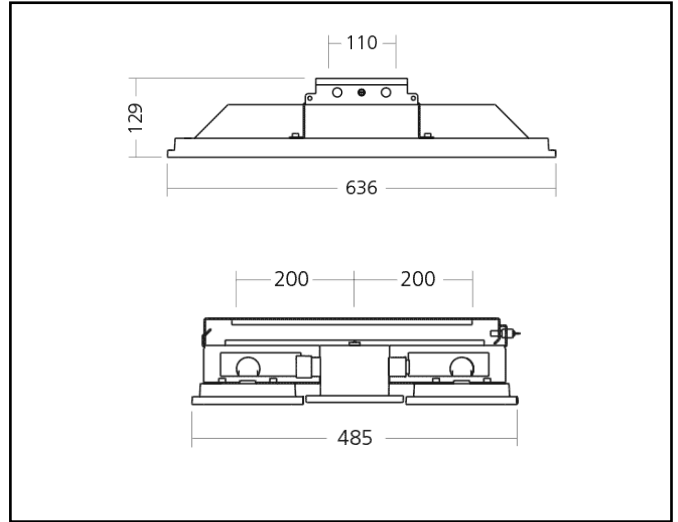

Tel 0032 54 55 71 10

Marks

Product data sheet

SPORT LED RECESSED

Description	Recessed luminaire
Dimensions (mm)	1550 x 315mm x 75mm
Weight (kg)	10,800 kg
Housing	Housing: 0,6mm sheet steel
Colour	White (Ral9003)
Optical system	Reinforced white louvre with 4mm steel rods, secured by 4 screws and 2 steel wires
Lighting Distribution	Direct - symmetrical
Unified Glare Ratio	<22
Colour temperature (K)	4000 K – other colours on request
CRI (Ra)	80 – 90 on request
SCDM	3
Net lumen output (25°C)	14.500 lm
Efficacy – LOR (lm/W)	110 lm/W
Power (driver incl.)	130W
Driver	Driver incorporated Non dim, DALI, DSI or 1-10V DIM
IP	IP 20
IK	Ballproof
Lifetime (hours)	50.000 hours L80 B50
Warranty	5 years
Origin	Slovakia
Norms	LVD 2006/95/EC EMC 2004/108/EC RoHS 2001/65/EC

Tel 0032 54 55 71 10

Marks

Product data sheet

GHADA 2 SURFACED

159W 19.650lm 840

Description	Suspended highbay fixture
Dimensions (mm)	485mm x 636mm x 129mm
Weight (kg)	14,100 kg
Housing	Housing: die cast alu + sheet steel
Colour	Black (Ral9005)
Optical system	PMMA + glass
Lighting Distribution	Direct 30°
Unified Glare Ratio	<22
Colour temperature (K)	4000 K
CRI (Ra)	80
SCDM	3
Net lumen output (25°C)	19.650 lm
Efficacy – LOR (lm/W)	124 lm/W
Power (driver incl.)	159W
Driver	Driver incorporated Non dim, DALI, DSI or 1-10V DIM
IP	IP 65
IK	IK 07
Lifetime (hours)	100.000 hours L90 B10
Warranty	5 years
Origin	Slowakja
Norms	LVD 2006/95/EC EMC 2004/108/EC RoHS 2001/65/EC