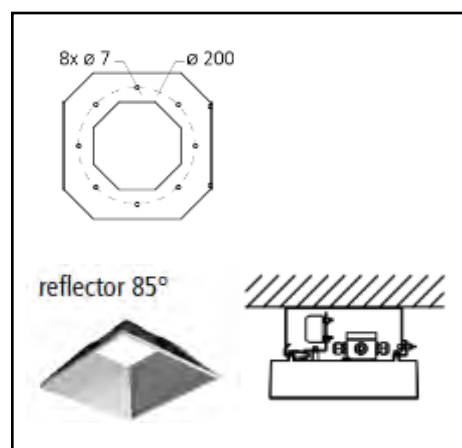

Marks

Product data sheet

MYAR SURFACED

Description	Surface mounted fixture
Dimensions (mm)	325 x 300mm x 200mm
Weight (kg)	9,600 kg
Housing	Housing: die cast alu + sheet steel
Colour	Black (Ral9005)
Optical system	PMMA + glass
Lighting Distribution	Direct 84° - symmetrical
Unified Glare Ratio	<19
Colour temperature (K)	4000 K
CRI (Ra)	80
SCDM	3
Net lumen output (25°C)	12.000 lm
Efficacy – LOR (lm/W)	133 lm/W
Power (driver incl.)	90W
Driver	Driver incorporated Non dim, DALI, DSI or 1-10V DIM
IP	IP 65
IK	IK 07
Lifetime (hours)	50.000 hours L80 B10
Warranty	5 years
Origin	Slowakja
Norms	LVD 2006/95/EC EMC 2004/108/EC RoHS 2001/65/EC