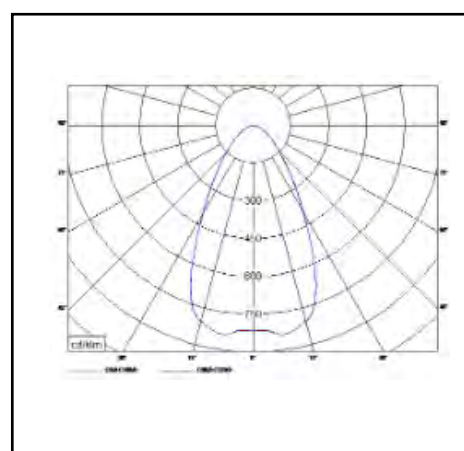

Marks

Product data sheet

PARIDA ECO

150W 16.300lm 840 60°

Description	Suspended luminaire
Dimensions (mm)	287mm x 186mm
Weight (kg)	4,1 kg
Housing	Body die-cast aluminium
Colour	Black (RAL9005)
Optical system	Cover polycarbonate
Lighting Distribution	Direct – rotational symmetrical 60°
Unified Glare Ratio	<22
Colour temperature (K)	4000 K
CRI (Ra)	> 80
SCDM	5
Net lumen output (25°C)	16,300 lm
Efficacy – LOR (lm/W)	110 lm/W
Power (driver incl.)	150 W
Driver	Incorporated – non dimmable DALI or 1-10v on request
IP	IP 65
IK	IK 08
Lifetime (hours)	50.000 hours L80 B50
Warranty	5 years
Origin	Slovakia
Norms	LVD 2006/95/EC EMC 2004/108/EC RoHS 2001/65/EC