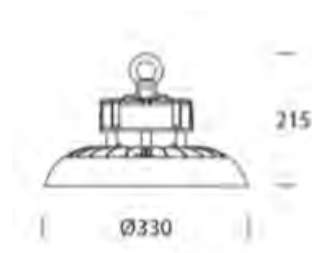

Marks

Product data sheet

PARIDA ECO

150W 16.300lm 840 60°

Description	Suspended luminaire
Dimensions (mm)	287mm x 186mm
Weight (kg)	4,1 kg
Housing	Body die-cast aluminium
Colour	Black (RAL9005)
Optical system	Cover polycarbonate
Lighting Distribution	Direct – rotational symmetrical 60°
Unified Glare Ratio	<22
Colour temperature (K)	4000 K
CRI (Ra)	> 80
SCDM	5
Net lumen output (25°C)	16,300 lm
Efficacy – LOR (lm/W)	110 lm/W
Power (driver incl.)	150 W
Driver	Incorporated – non dimmable DALI or 1-10v on request
IP	IP 65
IK	IK 08
Lifetime (hours)	50.000 hours L80 B50
Warranty	5 years
Origin	Slovakia
Norms	LVD 2006/95/EC EMC 2004/108/EC RoHS 2001/65/EC

Marks

Product data sheet

PARIDA

100W 13.500lm 840 60°

Description	Suspended luminaire
Dimensions (mm)	383mm x 193mm
Weight (kg)	6,5 kg
Housing	Body die-cast aluminium
Colour	Black (RAL9005)
Optical system	Cover polycarbonate
Lighting Distribution	Direct – rotational symmetrical 90°
Unified Glare Ratio	<22
Colour temperature (K)	4000 K
CRI (Ra)	> 80
SCDM	5
Net lumen output (25°C)	13,500 lm
Efficacy – LOR (lm/W)	135 lm/W
Power (driver incl.)	100 W
Driver	Incorporated – non dimmable DALI or 1-10v on request
IP	IP 65
IK	IK 08
Lifetime (hours)	50.000 hours L80 B50
Warranty	5 years
Origin	Slovakia
Norms	LVD 2006/95/EC EMC 2004/108/EC RoHS 2001/65/EC

Marks

Product data sheet

Poland 150

150W 20.050lm 840 90°

Description	Suspended luminaire
Dimensions (mm)	215mm x 330mm
Weight (kg)	4,70 kg
Housing	Body die-cast aluminium
Colour	Black (RAL9005)
Optical system	Cover polycarbonate
Lighting Distribution	Medium Beam – 90°<22
Unified Glare Ratio	4000 K
Colour temperature (K)	
CRI (Ra)	> 80
SCDM	5
Net lumen output (25°C)	20.050 lm
Efficacy – LOR (lm/W)	134 lm/W
Power (driver incl.)	150 W
Driver	Incorporated 1-10v dimmable
IP	IP 65
IK	IK 08
Lifetime (hours)	50.000 hours L70 B50
Warranty	5 years
Origin	Spain
Norms	LVD 2006/95/EC EMC 2004/108/EC RoHS 2001/65/EC