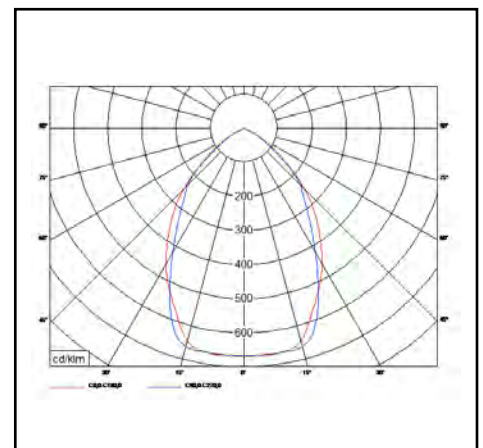

Tel 0032 54 55 71 10

Marks

GRAFIAS SURFACED

94W 10400Lm 4000K

Description	Surface mounted highbay
Dimensions (mm)	345mm x 345mm x 134mm
Weight (kg)	10 kg
Housing	Steel sheet, painted
Colour	white
Optical system	lenses, Polished reflector
Lighting Distribution	Direct 80°
Unified Glare Ratio	UGR 25
Colour temperature (K)	4000 K
CRI (Ra)	> 80
SCDM	3
Net lumen output (25°C)	10400 lm
Efficacy – LOR (lm/W)	111 lm/W
Power (driver incl.)	94 W
Driver	Driver incorporated
IP	IP 66
IK	IK 07
Lifetime (hours)	50.000 hours L80 B10
Warranty	5 years
Origin	Slovakia
Norms	LVD 2006/95/EC EMC 2004/108/EC RoHS 2001/65/EC