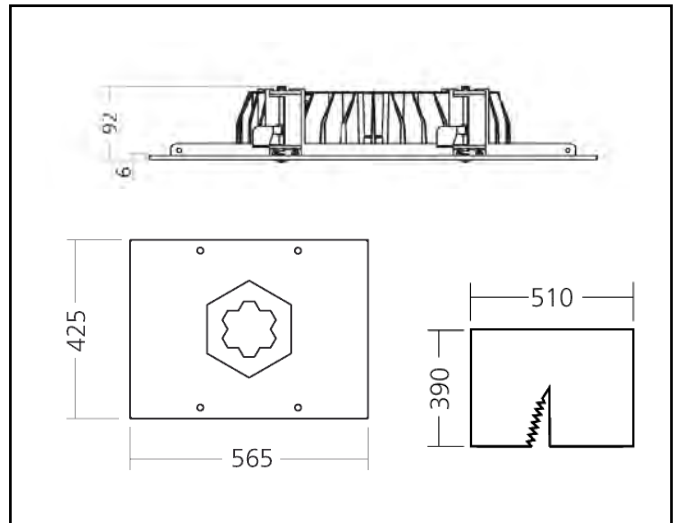

Product data sheet

GRAFIAS RECESSED

94W 10400Lm 4000K

Description	Recessed highbay
Dimensions (mm)	565mm x 425mm x 92mm
Weight (kg)	10 kg
Housing	Steel sheet, painted
Colour	white
Optical system	lenses, Polished reflector
Lighting Distribution	Direct 80°
Unified Glare Ratio	UGR 25
Colour temperature (K)	4000 K
CRI (Ra)	> 80
SCDM	3
Net lumen output (25°C)	10400 lm
Efficacy – LOR (lm/W)	111 lm/W
Power (driver incl.)	94 W
Driver	Driver incorporated
IP	IP 66
IK	IK 07
Lifetime (hours)	50.000 hours L80 B10
Warranty	5 years
Origin	Slovakia
Norms	LVD 2006/95/EC EMC 2004/108/EC RoHS 2001/65/EC

Tel 0032 54 55 71 10

Marks

GRAFIAS SURFACED

94W 10400Lm 4000K

Description	Surface mounted highbay
Dimensions (mm)	345mm x 345mm x 134mm
Weight (kg)	10 kg
Housing	Steel sheet, painted
Colour	white
Optical system	lenses, Polished reflector
Lighting Distribution	Direct 80°
Unified Glare Ratio	UGR 25
Colour temperature (K)	4000 K
CRI (Ra)	> 80
SCDM	3
Net lumen output (25°C)	10400 lm
Efficacy – LOR (lm/W)	111 lm/W
Power (driver incl.)	94 W
Driver	Driver incorporated
IP	IP 66
IK	IK 07
Lifetime (hours)	50.000 hours L80 B10
Warranty	5 years
Origin	Slovakia
Norms	LVD 2006/95/EC EMC 2004/108/EC RoHS 2001/65/EC

Marks

Product data sheet

MYAR SURFACED

Description	Surface mounted fixture
Dimensions (mm)	325 x 300mm x 200mm
Weight (kg)	9,600 kg
Housing	Housing: die cast alu + sheet steel
Colour	Black (Ral9005)
Optical system	PMMA + glass
Lighting Distribution	Direct 84° - symmetrical
Unified Glare Ratio	<19
Colour temperature (K)	4000 K
CRI (Ra)	80
SCDM	3
Net lumen output (25°C)	12.000 lm
Efficacy – LOR (lm/W)	133 lm/W
Power (driver incl.)	90W
Driver	Driver incorporated Non dim, DALI, DSI or 1-10V DIM
IP	IP 65
IK	IK 07
Lifetime (hours)	50.000 hours L80 B10
Warranty	5 years
Origin	Slowakja
Norms	LVD 2006/95/EC EMC 2004/108/EC RoHS 2001/65/EC