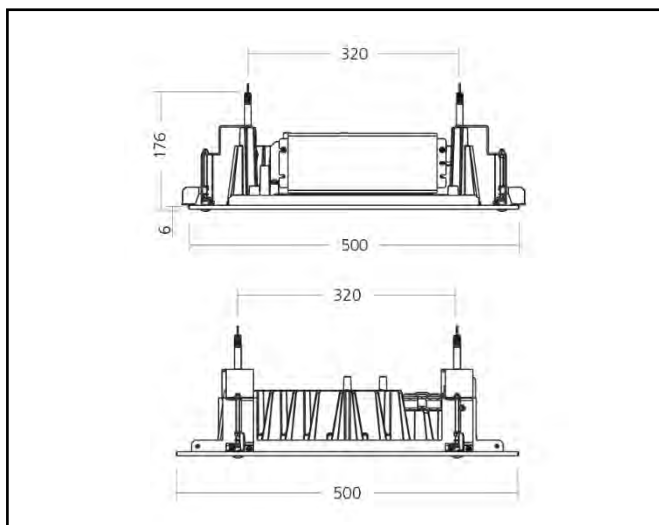

Tel 0032 54 55 71 10

Marks

GRAFIAS SURFACED

94W 10400Lm 4000K

Description	Surface mounted highbay
Dimensions (mm)	345mm x 345mm x 134mm
Weight (kg)	10 kg
Housing	Steel sheet, painted
Colour	white
Optical system	lenses, Polished reflector
Lighting Distribution	Direct 80°
Unified Glare Ratio	UGR 25
Colour temperature (K)	4000 K
CRI (Ra)	> 80
SCDM	3
Net lumen output (25°C)	10400 lm
Efficacy – LOR (lm/W)	111 lm/W
Power (driver incl.)	94 W
Driver	Driver incorporated
IP	IP 66
IK	IK 07
Lifetime (hours)	50.000 hours L80 B10
Warranty	5 years
Origin	Slovakia
Norms	LVD 2006/95/EC EMC 2004/108/EC RoHS 2001/65/EC

Product data sheet

MYAR RECESSED

105W 15.300lm 840

Description	Suspended highbay fixture
Dimensions (mm)	380 x 380mm x 218mm
Weight (kg)	14,300 kg
Housing	Housing: die cast alu + sheet steel
Colour	Black (Ra19005)
Optical system	PMMA + glass
Lighting Distribution	Direct 98° - symmetrical
Unified Glare Ratio	<22
Colour temperature (K)	4000 K
CRI (Ra)	80
SCDM	3
Net lumen output (25°C)	15.300 lm
Efficacy – LOR (lm/W)	146 lm/W
Power (driver incl.)	105W
Driver	Driver incorporated Non dim, DALI, DSI or 1-10V DIM
IP	IP 66
IK	IK 09
Lifetime (hours)	100.000 hours L90 B10
Warranty	5 years
Origin	Slovakja
Norms	LVD 2006/95/EC EMC 2004/108/EC RoHS 2001/65/EC

Marks

Product data sheet

MYAR SURFACED

Description	Surface mounted fixture
Dimensions (mm)	325 x 300mm x 200mm
Weight (kg)	9,600 kg
Housing	Housing: die cast alu + sheet steel
Colour	Black (Ral9005)
Optical system	PMMA + glass
Lighting Distribution	Direct 84° - symmetrical
Unified Glare Ratio	<19
Colour temperature (K)	4000 K
CRI (Ra)	80
SCDM	3
Net lumen output (25°C)	12.000 lm
Efficacy – LOR (lm/W)	133 lm/W
Power (driver incl.)	90W
Driver	Driver incorporated Non dim, DALI, DSI or 1-10V DIM
IP	IP 65
IK	IK 07
Lifetime (hours)	50.000 hours L80 B10
Warranty	5 years
Origin	Slowakja
Norms	LVD 2006/95/EC EMC 2004/108/EC RoHS 2001/65/EC