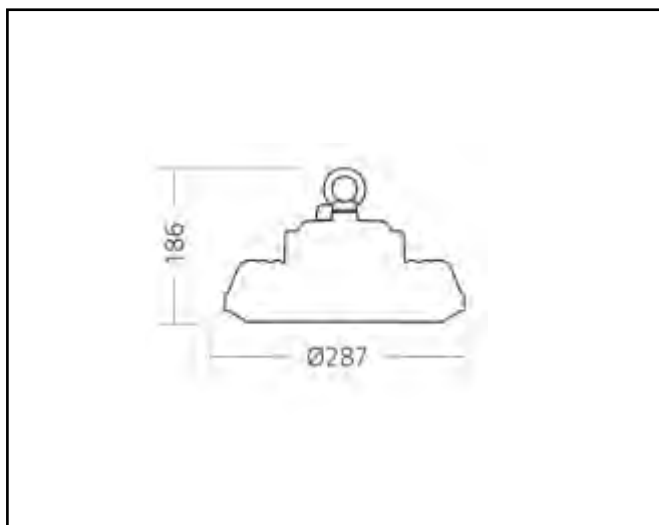

Product data sheet

PARIDA ECO

150W 16.300lm 840 60°

Description	Suspended luminaire
Dimensions (mm)	287mm x 186mm
Weight (kg)	4,1 kg
Housing	Body die-cast aluminium
Colour	Black (RAL9005)
Optical system	Cover polycarbonate
Lighting Distribution	Direct – rotational symmetrical 60°
Unified Glare Ratio	<22
Colour temperature (K)	4000 K
CRI (Ra)	> 80
SCDM	5
Net lumen output (25°C)	16,300 lm
Efficacy – LOR (lm/W)	110 lm/W
Power (driver incl.)	150 W
Driver	Incorporated – non dimmable DALI or 1-10v on request
IP	IP 65
IK	IK 08
Lifetime (hours)	50.000 hours L80 B50
Warranty	5 years
Origin	Slovakia
Norms	LVD 2006/95/EC EMC 2004/108/EC RoHS 2001/65/EC