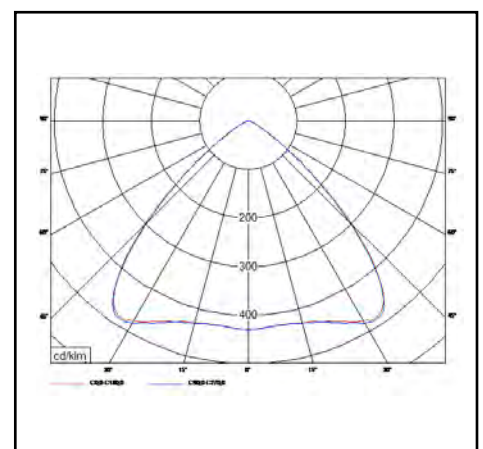

Marks

Product data sheet

PARIDA

100W 13.500lm 840 60°

Description	Suspended luminaire
Dimensions (mm)	383mm x 193mm
Weight (kg)	6,5 kg
Housing	Body die-cast aluminium
Colour	Black (RAL9005)
Optical system	Cover polycarbonate
Lighting Distribution	Direct – rotational symmetrical 90°
Unified Glare Ratio	<22
Colour temperature (K)	4000 K
CRI (Ra)	> 80
SCDM	5
Net lumen output (25°C)	13,500 lm
Efficacy – LOR (lm/W)	135 lm/W
Power (driver incl.)	100 W
Driver	Incorporated – non dimmable DALI or 1-10v on request
IP	IP 65
IK	IK 08
Lifetime (hours)	50.000 hours L80 B50
Warranty	5 years
Origin	Slovakia
Norms	LVD 2006/95/EC EMC 2004/108/EC RoHS 2001/65/EC