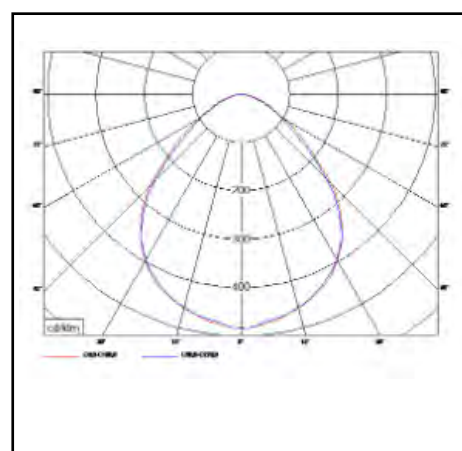

Marks

Product data sheet

MYAR SURFACED

Description	Surface mounted fixture
Dimensions (mm)	325 x 300mm x 200mm
Weight (kg)	9,600 kg
Housing	Housing: die cast alu + sheet steel
Colour	Black (Ral9005)
Optical system	PMMA + glass
Lighting Distribution	Direct 84° - symmetrical
Unified Glare Ratio	<19
Colour temperature (K)	4000 K
CRI (Ra)	80
SCDM	3
Net lumen output (25°C)	12.000 lm
Efficacy – LOR (lm/W)	133 lm/W
Power (driver incl.)	90W
Driver	Driver incorporated Non dim, DALI, DSI or 1-10V DIM
IP	IP 65
IK	IK 07
Lifetime (hours)	50.000 hours L80 B10
Warranty	5 years
Origin	Slowakja
Norms	LVD 2006/95/EC EMC 2004/108/EC RoHS 2001/65/EC