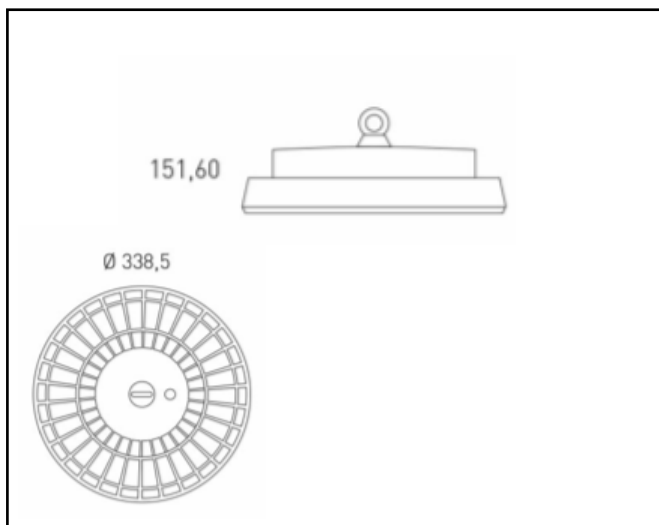

Tel 0032 54 55 71 10

Marks

Product data sheet

SPORT LED RECESSED

Description	Recessed luminaire
Dimensions (mm)	1550 x 315mm x 75mm
Weight (kg)	10,800 kg
Housing	Housing: 0,6mm sheet steel
Colour	White (Ral9003)
Optical system	Reinforced white louvre with 4mm steel rods, secured by 4 screws and 2 steel wires
Lighting Distribution	Direct - symmetrical
Unified Glare Ratio	<22
Colour temperature (K)	4000 K – other colours on request
CRI (Ra)	80 – 90 on request
SCDM	3
Net lumen output (25°C)	14.500 lm
Efficacy – LOR (lm/W)	110 lm/W
Power (driver incl.)	130W
Driver	Driver incorporated Non dim, DALI, DSI or 1-10V DIM
IP	IP 20
IK	Ballproof
Lifetime (hours)	50.000 hours L80 B50
Warranty	5 years
Origin	Slovakia
Norms	LVD 2006/95/EC EMC 2004/108/EC RoHS 2001/65/EC

Marks

Product data sheet

KONAK

100W 12.150lm 840 80°

Description	Suspended luminaire
Dimensions (mm)	151,6mm x 338,5mm
Weight (kg)	6,1 kg
Housing	Body die-cast aluminium
Colour	Grey
Optical system	Cover polycarbonate
Lighting Distribution	Medium Beam – 80°
Unified Glare Ratio	<22
Colour temperature (K)	4000 K
CRI (Ra)	> 80
SCDM	5
Net lumen output (25°C)	12.150 lm
Efficacy – LOR (lm/W)	121 lm/W
Power (driver incl.)	100 W
Driver	Incorporated – non dimmable DALI or 1-10v on request
IP	IP 65
IK	IK 08
Lifetime (hours)	100.000 hours L70 B50
Warranty	5 years
Origin	Spain
Norms	LVD 2006/95/EC EMC 2004/108/EC RoHS 2001/65/EC