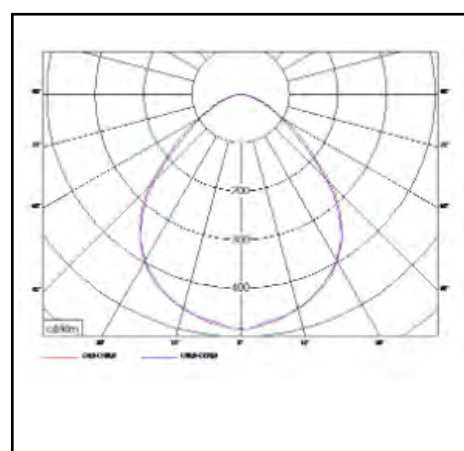

Product data sheet

MYAR RECESSED

105W 15.300lm 840

Description	Suspended highbay fixture
Dimensions (mm)	380 x 380mm x 218mm
Weight (kg)	14,300 kg
Housing	Housing: die cast alu + sheet steel
Colour	Black (Ra19005)
Optical system	PMMA + glass
Lighting Distribution	Direct 98° - symmetrical
Unified Glare Ratio	<22
Colour temperature (K)	4000 K
CRI (Ra)	80
SCDM	3
Net lumen output (25°C)	15.300 lm
Efficacy – LOR (lm/W)	146 lm/W
Power (driver incl.)	105W
Driver	Driver incorporated Non dim, DALI, DSI or 1-10V DIM
IP	IP 66
IK	IK 09
Lifetime (hours)	100.000 hours L90 B10
Warranty	5 years
Origin	Slovakja
Norms	LVD 2006/95/EC EMC 2004/108/EC RoHS 2001/65/EC