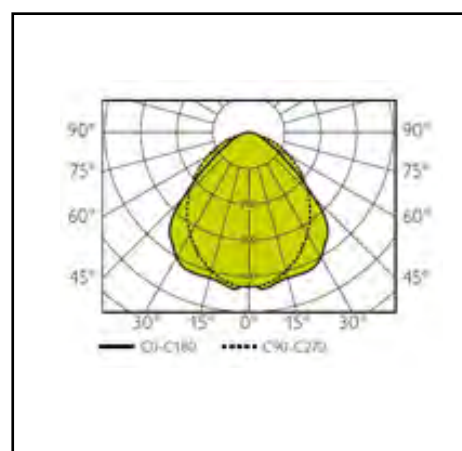

Tel 0032 54 55 71 10

Marks

Product data sheet

SPORT LED RECESSED

Description	Recessed luminaire
Dimensions (mm)	1550 x 315mm x 75mm
Weight (kg)	10,800 kg
Housing	Housing: 0,6mm sheet steel
Colour	White (Ral9003)
Optical system	Reinforced white louvre with 4mm steel rods, secured by 4 screws and 2 steel wires
Lighting Distribution	Direct - symmetrical
Unified Glare Ratio	<22
Colour temperature (K)	4000 K – other colours on request
CRI (Ra)	80 – 90 on request
SCDM	3
Net lumen output (25°C)	14.500 lm
Efficacy – LOR (lm/W)	110 lm/W
Power (driver incl.)	130W
Driver	Driver incorporated Non dim, DALI, DSI or 1-10V DIM
IP	IP 20
IK	Ballproof
Lifetime (hours)	50.000 hours L80 B50
Warranty	5 years
Origin	Slovakia
Norms	LVD 2006/95/EC EMC 2004/108/EC RoHS 2001/65/EC