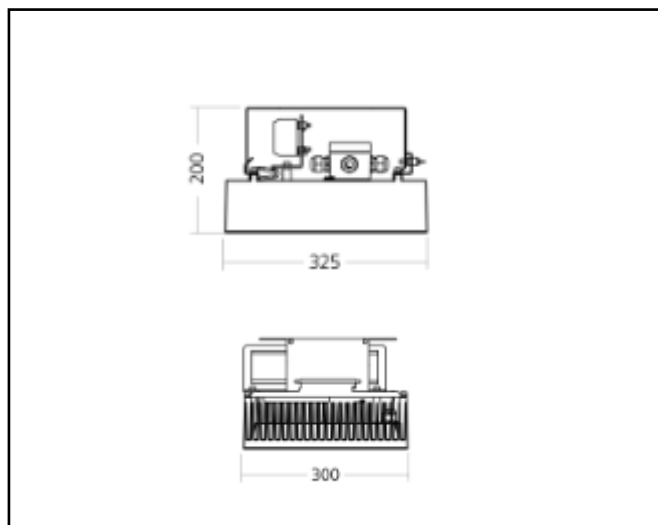

Marks

Product data sheet

MYAR SURFACED

Description	Surface mounted fixture
Dimensions (mm)	325 x 300mm x 200mm
Weight (kg)	9,600 kg
Housing	Housing: die cast alu + sheet steel
Colour	Black (Ral9005)
Optical system	PMMA + glass
Lighting Distribution	Direct 84° - symmetrical
Unified Glare Ratio	<19
Colour temperature (K)	4000 K
CRI (Ra)	80
SCDM	3
Net lumen output (25°C)	12.000 lm
Efficacy – LOR (lm/W)	133 lm/W
Power (driver incl.)	90W
Driver	Driver incorporated Non dim, DALI, DSI or 1-10V DIM
IP	IP 65
IK	IK 07
Lifetime (hours)	50.000 hours L80 B10
Warranty	5 years
Origin	Slowakja
Norms	LVD 2006/95/EC EMC 2004/108/EC RoHS 2001/65/EC