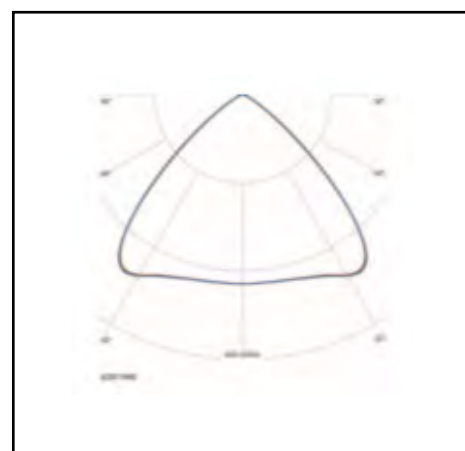

All specifications, descriptions and images are purely informative, not binding and subject to errors and changes

Euro-Luce Light Engineering
Ballingsweg 25 – 9620 Zottegem
info@euro-luce.be
www.euro-luce.be
Tel 0032 54 55 71 10