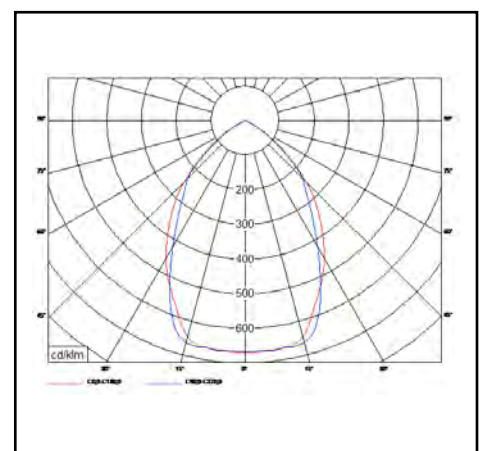

Product data sheet

GRAFIAS RECESSED

94W 10400Lm 4000K

Description	Recessed highbay
Dimensions (mm)	565mm x 425mm x 92mm
Weight (kg)	10 kg
Housing	Steel sheet, painted
Colour	white
Optical system	lenses, Polished reflector
Lighting Distribution	Direct 80°
Unified Glare Ratio	UGR 25
Colour temperature (K)	4000 K
CRI (Ra)	> 80
SCDM	3
Net lumen output (25°C)	10400 lm
Efficacy – LOR (lm/W)	111 lm/W
Power (driver incl.)	94 W
Driver	Driver incorporated
IP	IP 66
IK	IK 07
Lifetime (hours)	50.000 hours L80 B10
Warranty	5 years
Origin	Slovakia
Norms	LVD 2006/95/EC EMC 2004/108/EC RoHS 2001/65/EC