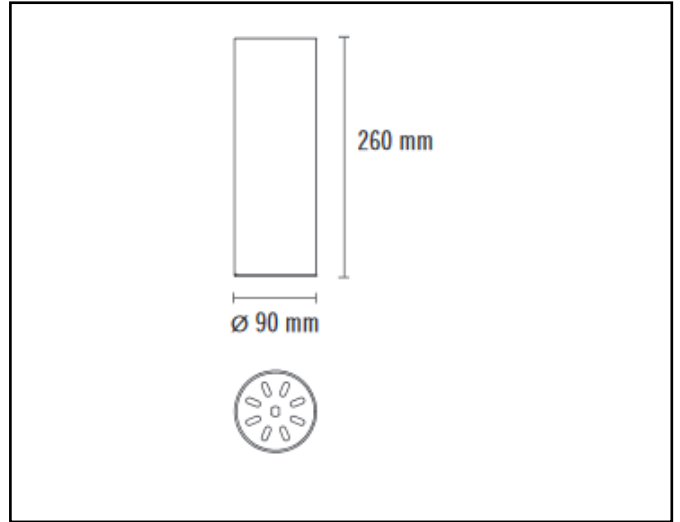

Product data sheet

BCN 90 DOWN

12W – 25W 1500lm – 3000lm 2700K – 4000K 20° - 60°

Description	ceiling mounted fixture
Dimensions (mm)	260mm x 90mm – 350mm x 90mm
Weight (kg)	800 g
Housing	Housing: die cast alu
Colour	White, black, grey or aluminium
Optical system	Reflector
Lighting Distribution	Direct 20° - 60° - symmetrical
Unified Glare Ratio	<22
Colour temperature (K)	2700K – 4000K
CRI (Ra)	80
SCDM	2
Net lumen output (25°C)	1500lm – 3000lm
Efficacy – LOR (lm/W)	114lm/W – 125lm/W
Power (driver incl.)	12W – 25W
Driver	Driver incorporated Non dim or dali
IP	IP 20
IK	IK 02
Lifetime (hours)	50.000 hours L80 B20
Warranty	5 years
Origin	Spain
Norms	LVD 2006/95/EC EMC 2004/108/EC RoHS 2001/65/EC