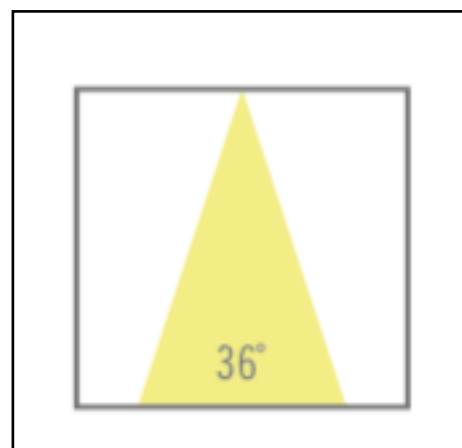

Product data sheet

PAW

6W – 9W 600lm – 900lm 36° 3000K – 4000K

Description	Semi-Recessed, accent spot
Dimensions (mm)	92mm x 80mm x 68mm
Weight (kg)	0,330 kg
Housing	Die-cast aluminium
Colour	black
Optical system	Facet aluminium reflector
Lighting Distribution	Direct, 36°
Unified Glare Ratio	<15
Colour temperature (K)	3000K – 4000K
CRI (Ra)	90
SCDM	2
Net lumen output (25°C)	600lm – 900lm
Efficacy – LOR (lm/W)	100lm/W
Power (driver incl.)	6W – 9W
Driver	Separate box included Not dimmable
IP	IP 20
IK	IK 02
Lifetime (hours)	40.000 hours L70 B30
Warranty	3 years
Origin	Spain
Norms	LVD 2006/95/EC EMC 2004/108/EC RoHS 2001/65/EC ISO 9001:2008
Marks	