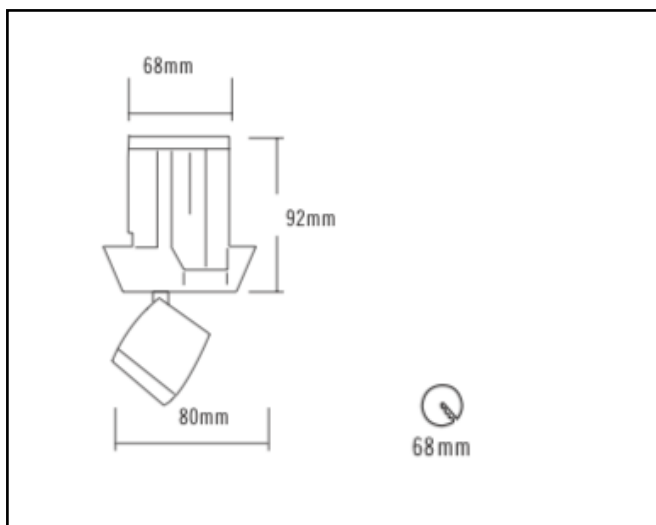

Product data sheet

PAW

6W – 9W 600lm – 900lm 36° 3000K – 4000K

Description	Semi-Recessed, accent spot
Dimensions (mm)	92mm x 80mm x 68mm
Weight (kg)	0,330 kg
Housing	Die-cast aluminium
Colour	black
Optical system	Facet aluminium reflector
Lighting Distribution	Direct, 36°
Unified Glare Ratio	<15
Colour temperature (K)	3000K – 4000K
CRI (Ra)	90
SCDM	2
Net lumen output (25°C)	600lm – 900lm
Efficacy – LOR (lm/W)	100lm/W
Power (driver incl.)	6W – 9W
Driver	Separate box included Not dimmable
IP	IP 20
IK	IK 02
Lifetime (hours)	40.000 hours L70 B30
Warranty	3 years
Origin	Spain
Norms	LVD 2006/95/EC EMC 2004/108/EC RoHS 2001/65/EC ISO 9001:2008
Marks	