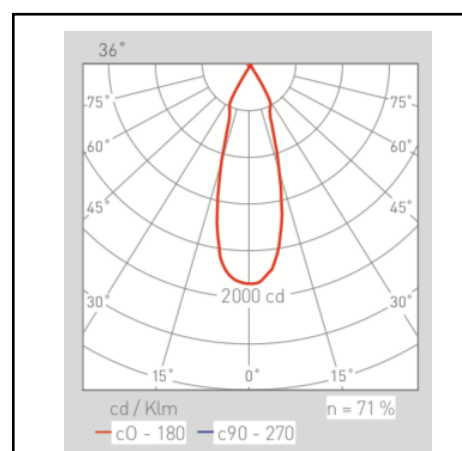

Product data sheet

PAW

6W – 9W 600lm – 900lm 36° 3000K – 4000K

Description	Semi-Recessed, accent spot
Dimensions (mm)	92mm x 80mm x 68mm
Weight (kg)	0,330 kg
Housing	Die-cast aluminium
Colour	black
Optical system	Facet aluminium reflector
Lighting Distribution	Direct, 36°
Unified Glare Ratio	<15
Colour temperature (K)	3000K – 4000K
CRI (Ra)	90
SCDM	2
Net lumen output (25°C)	600lm – 900lm
Efficacy – LOR (lm/W)	100lm/W
Power (driver incl.)	6W – 9W
Driver	Separate box included Not dimmable
IP	IP 20
IK	IK 02
Lifetime (hours)	40.000 hours L70 B30
Warranty	3 years
Origin	Spain
Norms	LVD 2006/95/EC EMC 2004/108/EC RoHS 2001/65/EC ISO 9001:2008
Marks	