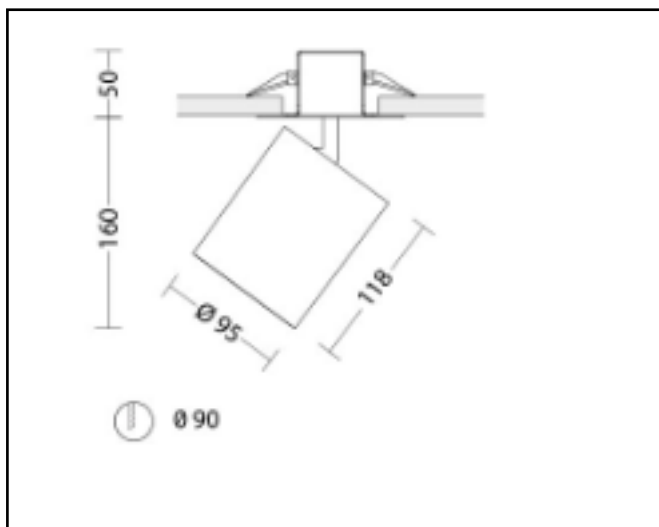

Product data sheet

SAM95 SEMI-RECESSED FASHION

17W – 43W 2155lm – 5071lm 10° - 70°

Description	Semi-recessed spot
Dimensions (mm)	118mm x 95mm
Weight (kg)	1kg
Housing	Aluminium
Colour	White, black or grey
Optical system	Facet anodised reflector
Lighting Distribution	direct – 10° - 70°
Unified Glare Ratio	<22
Colour temperature (K)	Fashion
CRI (Ra)	97
SCDM	3
Net lumen output (25°C)	2155lm – 5071lm
Efficacy – LOR (lm/W)	118lm/W – 127lm/W
Power (driver incl.)	17W – 43W
Driver	Built in – no dim
IP	IP 20
IK	IK 20
Lifetime (hours)	50.000 hours L90 B10
Warranty	5 years
Origin	France
Norms	LVD 2006/95/EC EMC 2004/108/EC RoHS 2001/65/EC