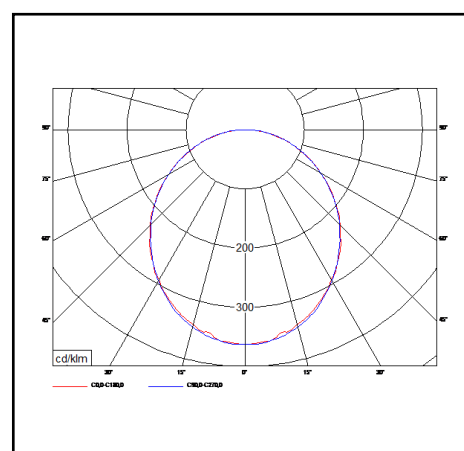

Product data sheet

AILIN LINE

37W – 47W 2950lm – 3650lm

Description	Ceiling recessed luminaire – determined for continuous installation
Dimensions (mm)	F:1175mm x 100mm x 70mm T:1160mm x 100mm x 70mm L:1175mm x 100mm x 70mm
Weight (kg)	2,8 kg
Housing	Extruded aluminium
Colour	elox
Optical system	PMMA diffusor opal
Lighting Distribution	direct
Unified Glare Ratio	<25
Colour temperature (K)	3000K – 4000K
CRI (Ra)	>80
SCDM	3
Net lumen output (25°C)	2950lm – 3650lm
Efficacy – LOR (lm/W)	78lm/W – 80lm/W
Power (driver incl.)	37W – 47W
Driver	Electronic control gear (non dim) Dali on request
IP	IP 40
IK	IK 02
Lifetime (hours)	50.000 hours L80 B10
Warranty	5 years
Origin	Slovakia
Norms	LVD 2006/95/EC EMC 2004/108/EC RoHS 2001/65/EC