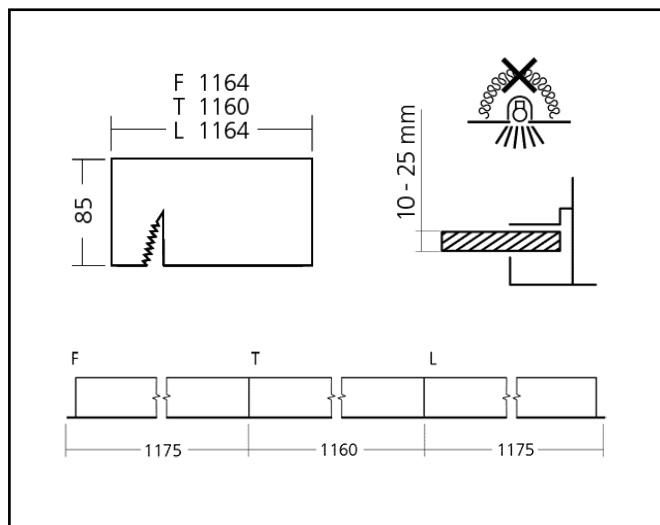

Product data sheet

AILIN LINE

37W – 47W 2950lm – 3650lm

Description	Ceiling recessed luminaire – determined for continuous installation
Dimensions (mm)	F:1175mm x 100mm x 70mm T:1160mm x 100mm x 70mm L:1175mm x 100mm x 70mm
Weight (kg)	2,8 kg
Housing	Extruded aluminium
Colour	elox
Optical system	PMMA diffusor opal
Lighting Distribution	direct
Unified Glare Ratio	<25
Colour temperature (K)	3000K – 4000K
CRI (Ra)	>80
SCDM	3
Net lumen output (25°C)	2950lm – 3650lm
Efficacy – LOR (lm/W)	78lm/W – 80lm/W
Power (driver incl.)	37W – 47W
Driver	Electronic control gear (non dim) Dali on request
IP	IP 40
IK	IK 02
Lifetime (hours)	50.000 hours L80 B10
Warranty	5 years
Origin	Slovakia
Norms	LVD 2006/95/EC EMC 2004/108/EC RoHS 2001/65/EC