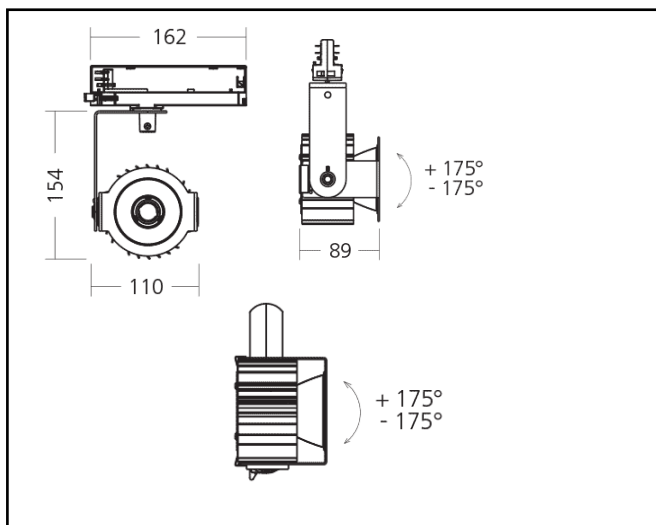

Product data sheet

AIR IB

21W – 36W 2250lm – 3800lm 24° - 40°

Description	Suspended or ceiling surfaced lighting track system – suitable for ONETRACK
Dimensions (mm)	162mm x 88mm x 146mm
Weight (kg)	0,700 kg
Housing	Steel sheet, painted
Colour	Black(B), white(W) or silver grey(G)
Optical system	Facet, anodized reflector, COB
Lighting Distribution	Symmetric, 24° - 40°
Unified Glare Ratio	UGR 20
Colour temperature (K)	3000 K – 4000K
CRI (Ra)	> 85
SCDM	3
Net lumen output (25°C)	2250lm – 3800lm
Efficacy – LOR (lm/W)	107 lm/W
Power (driver incl.)	21W – 36W
Driver	Driver incorporated, not dimmable
IP	IP 20
IK	IK 02
Lifetime (hours)	50.000 hours L80 B10
Warranty	5 years
Origin	Slovakija
Norms	LVD 2006/95/EC EMC 2004/108/EC RoHS 2001/65/EC ISO 9001:2008
Marks	CE