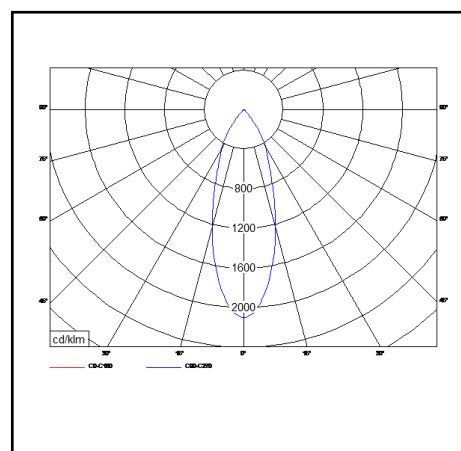

Product data sheet

AIR IB

21W – 36W 2250lm – 3800lm 24° - 40°

Description	Suspended or ceiling surfaced lighting track system – suitable for ONETRACK
Dimensions (mm)	162mm x 88mm x 146mm
Weight (kg)	0,700 kg
Housing	Steel sheet, painted
Colour	Black(B), white(W) or silver grey(G)
Optical system	Facet, anodized reflector, COB
Lighting Distribution	Symmetric, 24° - 40°
Unified Glare Ratio	UGR 20
Colour temperature (K)	3000 K – 4000K
CRI (Ra)	> 85
SCDM	3
Net lumen output (25°C)	2250lm – 3800lm
Efficacy – LOR (lm/W)	107 lm/W
Power (driver incl.)	21W – 36W
Driver	Driver incorporated, not dimmable
IP	IP 20
IK	IK 02
Lifetime (hours)	50.000 hours L80 B10
Warranty	5 years
Origin	Slovakija
Norms	LVD 2006/95/EC EMC 2004/108/EC RoHS 2001/65/EC ISO 9001:2008
Marks	CE