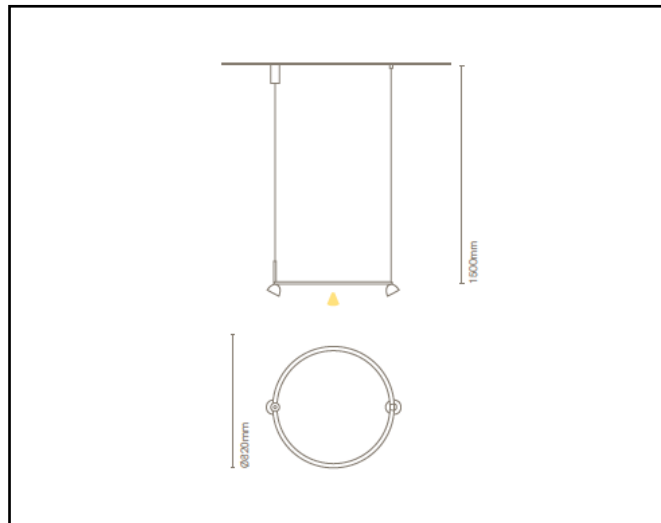

Product data sheet

Aros Single

34W + 15W 4090lm + 1240lm

Description	Suspended fixture
Dimensions (mm)	820mm x 820mm
Weight (kg)	5,8 kg
Housing	Painted aluminium
Colour	black
Optical system	Led line
Lighting Distribution	Direct, indirect and spot light
Unified Glare Ratio	<28
Colour temperature (K)	2700K – 3000K
CRI (Ra)	80
SCDM	3
Net lumen output (25°C)	4090lm + 1240lm
Efficacy – LOR (lm/W)	108 lm/W
Power (driver incl.)	34W + 15W
Driver	Driver incorporated, not dimmable
IP	IP 20
IK	IK 08
Lifetime (hours)	50.000 hours L80 B10
Warranty	5 years
Origin	Spain
Norms	