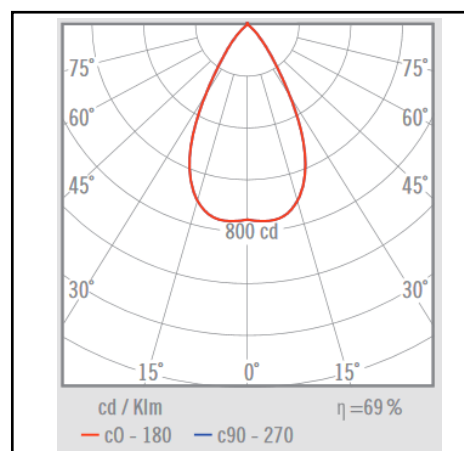

Product data sheet

DRAC SQUARE

12W – 43W 1500lm – 6000lm

Description	Fixed symmetrical downlight
Dimensions (mm)	115mm x 115mm x 100mm – 190mm x 190mm x 175mm
Weight (kg)	360g
Housing	Aluminium housing Opal diffuser
Colour	White
Optical system	Diffusor – 60°
Lighting Distribution	direct
Unified Glare Ratio	<13
Colour temperature (K)	2700K – 4000K
CRI (Ra)	80
SCDM	3
Net lumen output (25°C)	1500lm – 6000lm
Efficacy – LOR (lm/W)	114lm/W – 140lm/W
Power (driver incl.)	12W – 43W
Driver	Driver included, DALI DIM
IP	IP 33
IK	
Lifetime (hours)	50.000 hours L80 B10
Warranty	5 years
Origin	Spain
Norms	LVD 2006/95/EC EMC 2004/108/EC RoHS 2001/65/EC
Marks	CE