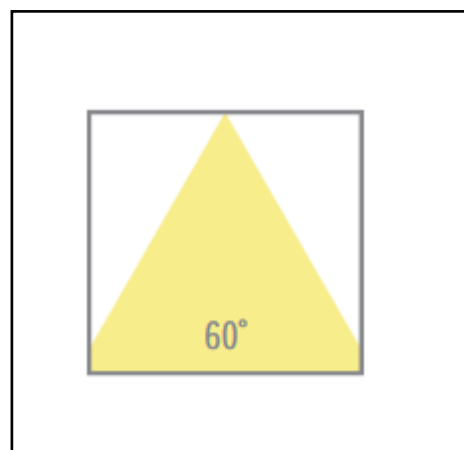

Product data sheet

DRAC SQUARE

12W – 43W 1500lm – 6000lm

Description	Fixed symmetrical downlight
Dimensions (mm)	115mm x 115mm x 100mm – 190mm x 190mm x 175mm
Weight (kg)	360g
Housing	Aluminium housing Opal diffuser
Colour	White
Optical system	Diffusor – 60°
Lighting Distribution	direct
Unified Glare Ratio	<13
Colour temperature (K)	2700K – 4000K
CRI (Ra)	80
SCDM	3
Net lumen output (25°C)	1500lm – 6000lm
Efficacy – LOR (lm/W)	114lm/W – 140lm/W
Power (driver incl.)	12W – 43W
Driver	Driver included, DALI DIM
IP	IP 33
IK	
Lifetime (hours)	50.000 hours L80 B10
Warranty	5 years
Origin	Spain
Norms	LVD 2006/95/EC EMC 2004/108/EC RoHS 2001/65/EC
Marks	CE