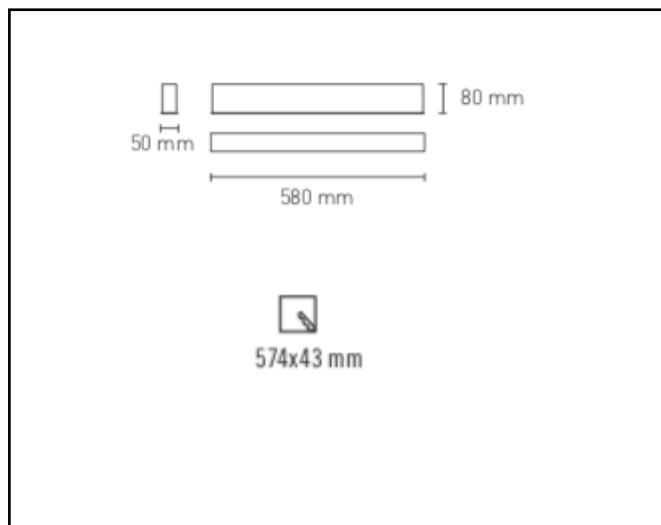

Product data sheet

INFINITY IN CEILING

12,5W – 80W 1660lm – 10675lm

Description	General linear lighting, suspended
Dimensions (mm)	580mm x 80mm x 50mm – 1980mm x 80mm x 50mm
Weight (kg)	1,200 kg – 4,300kg
Housing	Extruded aluminium
Colour	Black, white or grey
Optical system	Opal cover
Lighting Distribution	110°
Unified Glare Ratio	<22
Colour temperature (K)	3000
CRI (Ra)	80
SCDM	3
Net lumen output (25°C)	1660lm – 10675lm
Efficacy – LOR (lm/W)	133lm/W – 134lm/W
Power (driver incl.)	12,5W – 80W
Driver	Built-in
IP	20
IK	IK 02
Lifetime (hours)	50.000h L80 B20
Warranty	5 years
Origin	Spain
Norms	