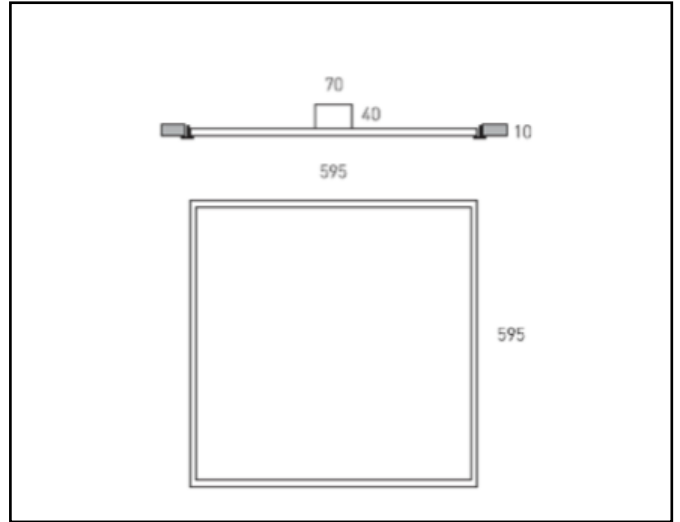

LUP LED PANEL

33,5W 4357lm 60x60

Description	Recessed luminaire, module 600x600mm
Dimensions (mm)	595 x 595x 40mm – LED Backlight
Weight (kg)	2,1kg
Housing	aluminium
Colour	white
Optical system	Prismatic PMMA diffuser
Lighting Distribution	direct
Unified Glare Ratio	UGR <19
Colour temperature (K)	3000K – 4000K
CRI (Ra)	80
SCDM	3
Net lumen output (25°C)	4357lm
Efficacy – LOR (lm/W)	130 lm/W
Power (driver incl.)	33,5W
Driver	Driver included(separate), flickerfree DALI or 1-10v on request
IP	20
IK	02
Lifetime (hours)	60.000 H L70 B20
Warranty	10 years
Origin	The Netherlands
Norms	EMC 2004/108/EC RoHS 2001/65/EC