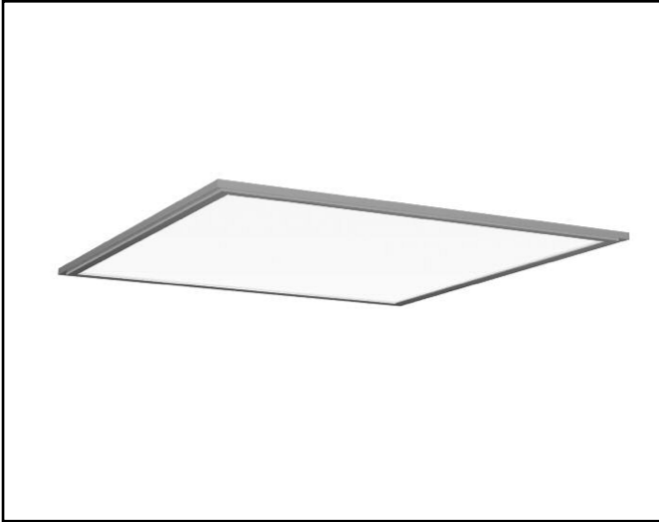

LUP LED PANEL

33,5W 4357lm 60x60

Description	Recessed luminaire, module 600x600mm
Dimensions (mm)	595 x 595x 40mm – LED Backlight
Weight (kg)	2,1kg
Housing	aluminium
Colour	white
Optical system	Prismatic PMMA diffuser
Lighting Distribution	direct
Unified Glare Ratio	UGR <19
Colour temperature (K)	3000K – 4000K
CRI (Ra)	80
SCDM	3
Net lumen output (25°C)	4357lm
Efficacy – LOR (lm/W)	130 lm/W
Power (driver incl.)	33,5W
Driver	Driver included(separate), flickerfree DALI or 1-10v on request
IP	20
IK	02
Lifetime (hours)	60.000 H L70 B20
Warranty	10 years
Origin	The Netherlands
Norms	EMC 2004/108/EC RoHS 2001/65/EC