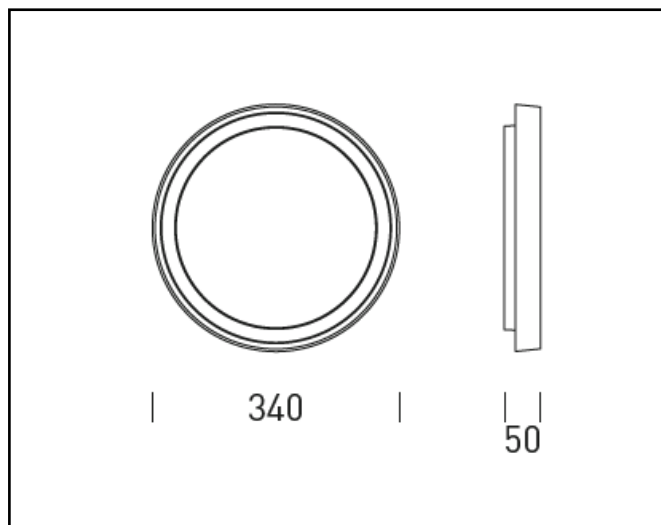

Product data sheet

LITHUANIA

30W 2440lm

Description	Surface mounted fixture
Dimensions (mm)	340mm x 50mm
Weight (kg)	1,95kg
Housing	Extruded aluminium – safety glass
Colour	White or anthracite
Optical system	Anodised reflector
Lighting Distribution	Symmetrical 110°
Unified Glare Ratio	<21
Colour temperature (K)	3000K
CRI (Ra)	80
SCDM	3
Net lumen output (25°C)	2440lm
Efficacy – LOR (lm/W)	81lm/W
Power (driver incl.)	30W
Driver	Included – non dim
IP	IP 54
IK	IK 10
Lifetime (hours)	50.000h L80 B10
Warranty	3 years
Origin	Spain
Norms	LVD 2006/95/EC EMC 2004/108/EC RoHS 2001/65/EC
Marks	CE