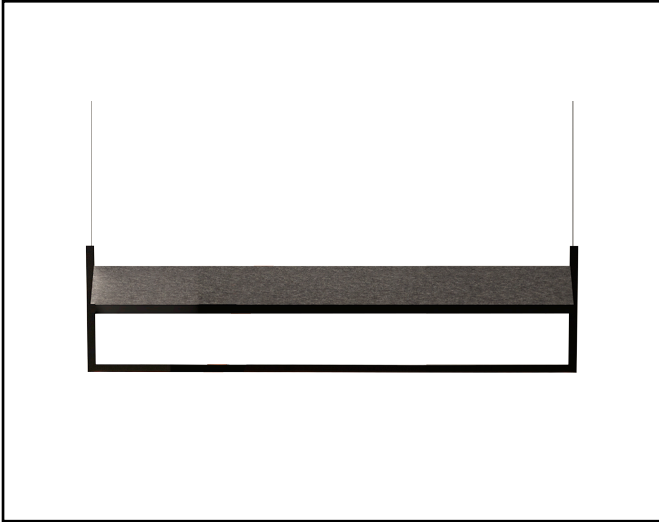

## Mobile 1200 ACOUSTIC

26W – 3500lm

<b>Description</b>	Suspended fixture
<b>Dimensions (mm)</b>	1200mm x 500mm
<b>Weight (kg)</b>	2,8 kg
<b>Housing</b>	Painted aluminium
<b>Colour</b>	Black – Silver grey, anthracite, dark camel or red
<b>Optical system</b>	Aluminium reflector
<b>Lighting Distribution</b>	direct
<b>Unified Glare Ratio</b>	<28
<b>Colour temperature (K)</b>	2700K – 3000K
<b>CRI (Ra)</b>	80
<b>SCDM</b>	3
<b>Net lumen output (25°C)</b>	3500lm
<b>Efficacy – LOR (lm/W)</b>	135lm/W
<b>Power (driver incl.)</b>	26W
<b>Driver</b>	Driver incorporated DALI on request
<b>IP</b>	IP 20
<b>IK</b>	IK 08
<b>Lifetime (hours)</b>	50.000 hours L80 B10
<b>Warranty</b>	5 years
<b>Origin</b>	Spain
<b>Norms</b>	