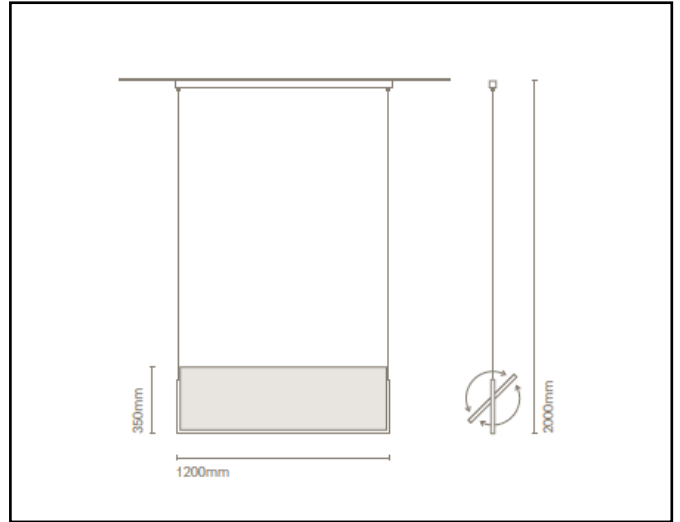

## Mobile 1200 ACOUSTIC

26W – 3500lm

<b>Description</b>	Suspended fixture
<b>Dimensions (mm)</b>	1200mm x 500mm
<b>Weight (kg)</b>	2,8 kg
<b>Housing</b>	Painted aluminium
<b>Colour</b>	Black – Silver grey, anthracite, dark camel or red
<b>Optical system</b>	Aluminium reflector
<b>Lighting Distribution</b>	direct
<b>Unified Glare Ratio</b>	<28
<b>Colour temperature (K)</b>	2700K – 3000K
<b>CRI (Ra)</b>	80
<b>SCDM</b>	3
<b>Net lumen output (25°C)</b>	3500lm
<b>Efficacy – LOR (lm/W)</b>	135lm/W
<b>Power (driver incl.)</b>	26W
<b>Driver</b>	Driver incorporated DALI on request
<b>IP</b>	IP 20
<b>IK</b>	IK 08
<b>Lifetime (hours)</b>	50.000 hours L80 B10
<b>Warranty</b>	5 years
<b>Origin</b>	Spain
<b>Norms</b>	