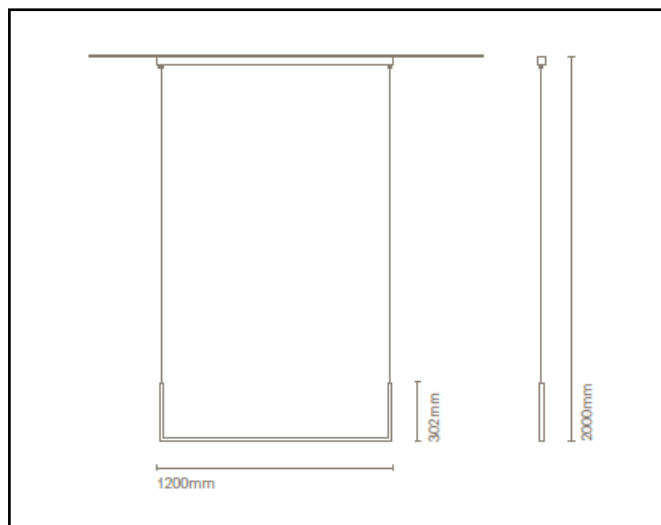

# Product data sheet

Mobile 1200  
26W – 3500lm

<b>Description</b>	Suspended fixture
<b>Dimensions (mm)</b>	1200mm x 500mm
<b>Weight (kg)</b>	2,8 kg
<b>Housing</b>	Painted aluminium
<b>Colour</b>	Black
<b>Optical system</b>	Aluminium reflector
<b>Lighting Distribution</b>	direct
<b>Unified Glare Ratio</b>	<28
<b>Colour temperature (K)</b>	2700K – 3000K
<b>CRI (Ra)</b>	80
<b>SCDM</b>	3
<b>Net lumen output (25°C)</b>	3500lm
<b>Efficacy – LOR (lm/W)</b>	135lm/W
<b>Power (driver incl.)</b>	26W
<b>Driver</b>	Driver incorporated DALI on request
<b>IP</b>	IP 20
<b>IK</b>	IK 08
<b>Lifetime (hours)</b>	50.000 hours L80 B10
<b>Warranty</b>	5 years
<b>Origin</b>	Spain
<b>Norms</b>	