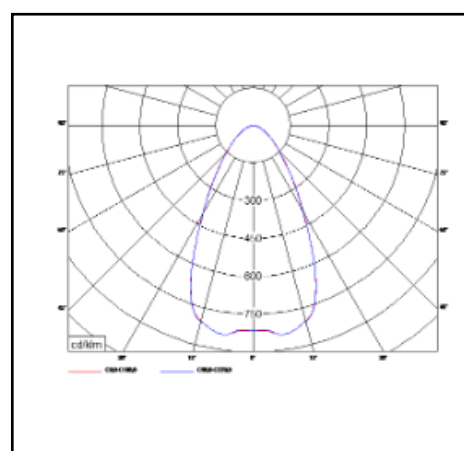

Product data sheet

PARIDA ECO

100W – 200W 11100lm – 22400lm

Description	Suspended luminaire
Dimensions (mm)	287mm x 186mm
Weight (kg)	4,1 kg
Housing	Body die-cast aluminium
Colour	Black (RAL9005)
Optical system	Cover polycarbonate
Lighting Distribution	Direct – rotational symmetrical 60°
Unified Glare Ratio	<22
Colour temperature (K)	4000 K
CRI (Ra)	> 80
SCDM	5
Net lumen output (25°C)	11100lm – 22400lm
Efficacy – LOR (lm/W)	109lm/W – 112lm/W
Power (driver incl.)	100W – 200W
Driver	Incorporated – non dimmable DALI or 1-10v on request
IP	IP 65
IK	IK 08
Lifetime (hours)	50.000 hours L80 B50
Warranty	5 years
Origin	Slovakia
Norms	LVD 2006/95/EC EMC 2004/108/EC RoHS 2001/65/EC