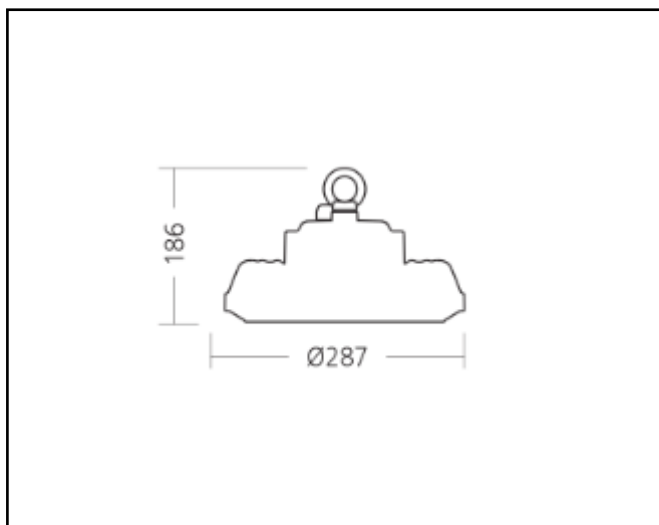

Product data sheet

PARIDA ECO

100W – 200W 11100lm – 22400lm

Description	Suspended luminaire
Dimensions (mm)	287mm x 186mm
Weight (kg)	4,1 kg
Housing	Body die-cast aluminium
Colour	Black (RAL9005)
Optical system	Cover polycarbonate
Lighting Distribution	Direct – rotational symmetrical 60°
Unified Glare Ratio	<22
Colour temperature (K)	4000 K
CRI (Ra)	> 80
SCDM	5
Net lumen output (25°C)	11100lm – 22400lm
Efficacy – LOR (lm/W)	109lm/W – 112lm/W
Power (driver incl.)	100W – 200W
Driver	Incorporated – non dimmable DALI or 1-10v on request
IP	IP 65
IK	IK 08
Lifetime (hours)	50.000 hours L80 B50
Warranty	5 years
Origin	Slovakia
Norms	LVD 2006/95/EC EMC 2004/108/EC RoHS 2001/65/EC