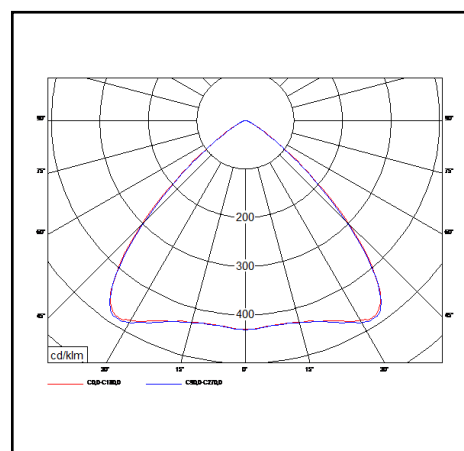

## PARIDA

100W – 200W 13500lm – 26500lm

|                                |   |
|--------------------------------|---|
| <b>Description</b>             | Suspended luminaire                                     |
| <b>Dimensions (mm)</b>         | 383mm x 193mm   |
| <b>Weight (kg)</b>             | 6,5 kg  |
| <b>Housing</b>                 | Body die-cast aluminium                                 |
| <b>Colour</b>                  | Black (RAL9005)   |
| <b>Optical system</b>          | Cover polycarbonate                                     |
| <b>Lighting Distribution</b>   | Direct – rotational symmetrical 50° - 90°               |
| <b>Unified Glare Ratio</b>     | <22   |
| <b>Colour temperature (K)</b>  | 4000 K  |
| <b>CRI (Ra)</b>                | > 80  |
| <b>SCDM</b>                    | 5   |
| <b>Net lumen output (25°C)</b> | 13500lm – 26500lm                                       |
| <b>Efficacy – LOR (lm/W)</b>   | 132lm/W – 135lm/W                                       |
| <b>Power (driver incl.)</b>    | 100W – 200W   |
| <b>Driver</b>                  | Incorporated – non dimmable<br>DALI or 1-10v on request |
| <b>IP</b>                      | IP 65   |
| <b>IK</b>                      | IK 08   |
| <b>Lifetime (hours)</b>        | 50.000 hours L70 B50                                    |
| <b>Warranty</b>                | 5 years   |
| <b>Origin</b>                  | Slowakja  |
| <b>Norms</b>                   | LVD 2006/95/EC<br>EMC 2004/108/EC<br>RoHS 2001/65/EC    |