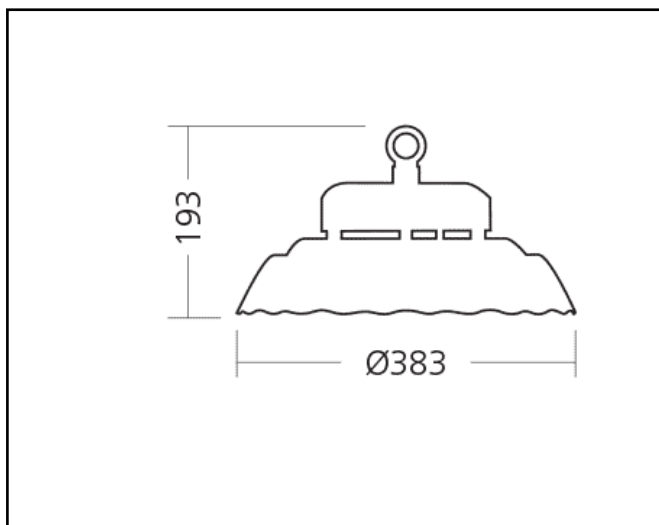

## PARIDA

100W – 200W 13500lm – 26500lm

|                                |   |
|--------------------------------|---|
| <b>Description</b>             | Suspended luminaire                                     |
| <b>Dimensions (mm)</b>         | 383mm x 193mm   |
| <b>Weight (kg)</b>             | 6,5 kg  |
| <b>Housing</b>                 | Body die-cast aluminium                                 |
| <b>Colour</b>                  | Black (RAL9005)   |
| <b>Optical system</b>          | Cover polycarbonate                                     |
| <b>Lighting Distribution</b>   | Direct – rotational symmetrical 50° - 90°               |
| <b>Unified Glare Ratio</b>     | <22   |
| <b>Colour temperature (K)</b>  | 4000 K  |
| <b>CRI (Ra)</b>                | > 80  |
| <b>SCDM</b>                    | 5   |
| <b>Net lumen output (25°C)</b> | 13500lm – 26500lm                                       |
| <b>Efficacy – LOR (lm/W)</b>   | 132lm/W – 135lm/W                                       |
| <b>Power (driver incl.)</b>    | 100W – 200W   |
| <b>Driver</b>                  | Incorporated – non dimmable<br>DALI or 1-10v on request |
| <b>IP</b>                      | IP 65   |
| <b>IK</b>                      | IK 08   |
| <b>Lifetime (hours)</b>        | 50.000 hours L70 B50                                    |
| <b>Warranty</b>                | 5 years   |
| <b>Origin</b>                  | Slowakja  |
| <b>Norms</b>                   | LVD 2006/95/EC<br>EMC 2004/108/EC<br>RoHS 2001/65/EC    |