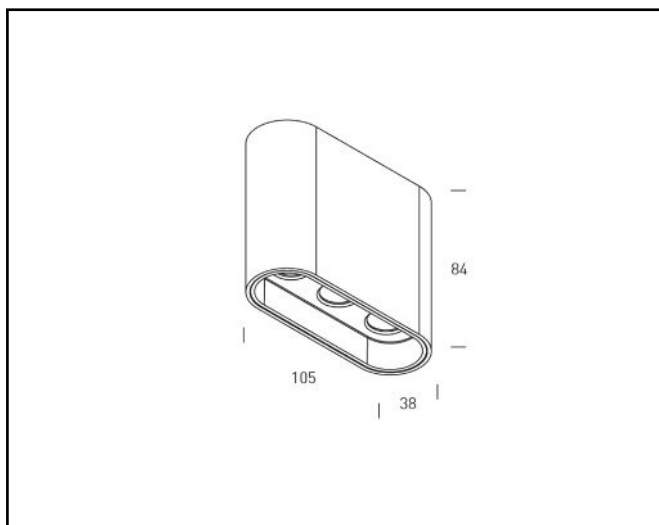

# Product data sheet

PARIS

7W 404lm – 440lm 35°

<b>Description</b>	Surfaced downlight
<b>Dimensions (mm)</b>	105mm x 84mm x 38mm
<b>Weight (kg)</b>	300g
<b>Housing</b>	Aluminium housing Clear diffuser
<b>Colour</b>	White/Black or Black/Gold
<b>Optical system</b>	Clear diffusor – 35°
<b>Lighting Distribution</b>	direct
<b>Unified Glare Ratio</b>	UGR >23
<b>Colour temperature (K)</b>	2700K – 3000K
<b>CRI (Ra)</b>	90
<b>SCDM</b>	3
<b>Net lumen output (25°C)</b>	404lm – 440lm
<b>Efficacy – LOR (lm/W)</b>	58lm/W – 63lm/W
<b>Power (driver incl.)</b>	7W
<b>Driver</b>	Driver included
<b>IP</b>	IP 20
<b>IK</b>	IK 02
<b>Lifetime (hours)</b>	40.000 hours
<b>Warranty</b>	3 years
<b>Origin</b>	Spain
<b>Norms</b>	LVD 2006/95/EC EMC 2004/108/EC RoHS 2001/65/EC