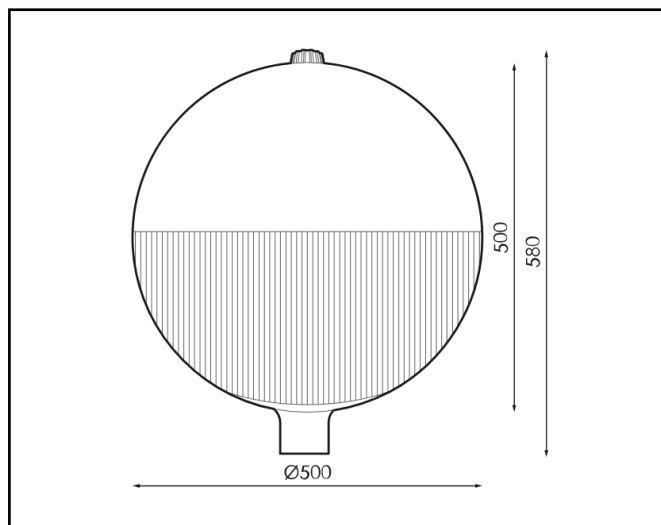

Product data sheet

SFERA

19W – 50W 1790lm – 6704lm

Description	On Pole fixture
Dimensions (mm)	500mm x 580mm x 60mm
Weight (kg)	12,5kg
Housing	aluminium
Colour	black
Optical system	Perimeter light
Lighting Distribution	Symmetrical
Unified Glare Ratio	22
Colour temperature (K)	3000K – 5000K
CRI (Ra)	80
SCDM	3
Net lumen output (25°C)	1790lm – 6704lm
Efficacy – LOR (lm/W)	86lm/W – 94lm/W
Power (driver incl.)	19W – 50W
Driver	230V
IP	IP 67
IK	IK 08/10
Lifetime (hours)	100.000h L90 B10
Warranty	5 years
Origin	Spain
Norms	LVD 2006/95/EC EMC 2004/108/EC RoHS 2001/65/EC
Marks	CE