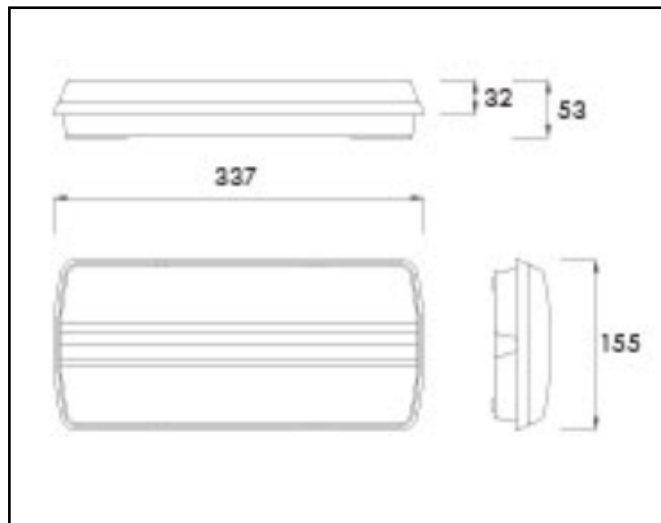

### Emergency lighting

<b>Description</b>	Surface mounted emergency lighting
<b>Dimensions (mm)</b>	337mm x 155mm x 53mm
<b>Weight (kg)</b>	1,600 kg
<b>Housing</b>	fireproof plastic housing
<b>Colour</b>	White
<b>Optical system</b>	Fireproof plastic diffusor
<b>Lighting Distribution</b>	Emergency lighting
<b>Unified Glare Ratio</b>	N/A
<b>Colour temperature (K)</b>	4000
<b>CRI (Ra)</b>	80
<b>SCDM</b>	N/A
<b>Net lumen output (25°C)</b>	82lm – 184lm
<b>Efficacy – LOR (lm/W)</b>	6lm/W – 16lm/W
<b>Power (driver incl.)</b>	6W – 18W
<b>Driver</b>	Included – 1h non maintained
<b>IP</b>	IP 42
<b>IK</b>	IK 40
<b>Lifetime (hours)</b>	50.000h L80 B10
<b>Warranty</b>	3 years
<b>Origin</b>	Italy
<b>Norms</b>	LVD 2006/95/EC EMC 2004/108/EC RoHS 2001/65/EC