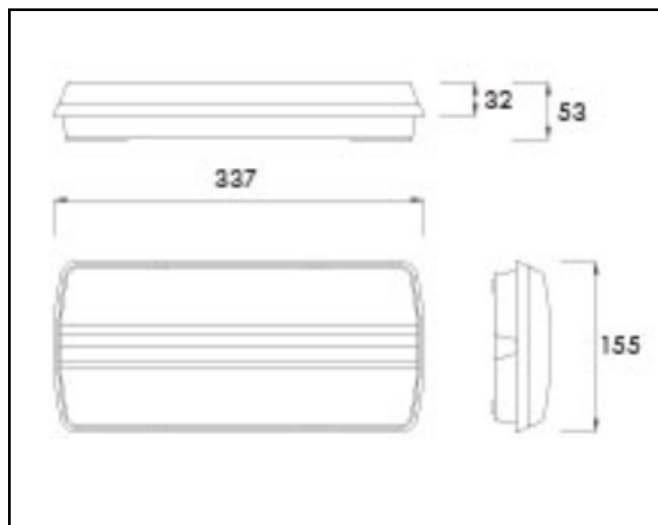

Product data sheet

STEP LED

Emergency lighting

Description	Surface mounted emergency lighting
Dimensions (mm)	337mm x 155mm x 53mm
Weight (kg)	1,600 kg
Housing	fireproof plastic housing
Colour	White
Optical system	Fireproof plastic diffusor
Lighting Distribution	Emergency lighting
Unified Glare Ratio	N/A
Colour temperature (K)	4000
CRI (Ra)	80
SCDM	N/A
Net lumen output (25°C)	170lm – 730lm
Efficacy – LOR (lm/W)	42lm/W – 83lm/W
Power (driver incl.)	4W – 9,5W
Driver	Included – 1h non maintained
IP	IP 42
IK	IK 40
Lifetime (hours)	50.000h L80 B10
Warranty	5 years
Origin	Italy
Norms	LVD 2006/95/EC EMC 2004/108/EC RoHS 2001/65/EC