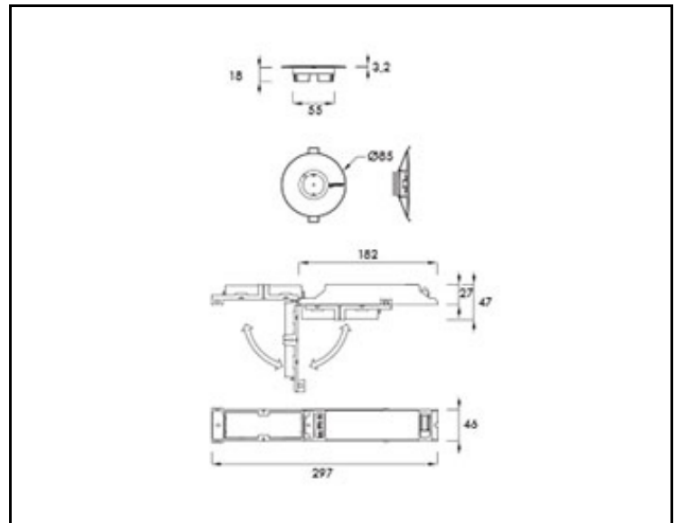

Product data sheet

VIALED EVO – IP65

Emergency lighting

Description	Surface mounted emergency lighting
Dimensions (mm)	85mm x 55mm x 18mm
Weight (kg)	1,600 kg
Housing	fireproof plastic housing
Colour	White
Optical system	Fireproof plastic diffusor
Lighting Distribution	Emergency lighting
Unified Glare Ratio	N/A
Colour temperature (K)	4000
CRI (Ra)	80
SCDM	N/A
Net lumen output (25°C)	320lm – 580lm
Efficacy – LOR (lm/W)	37lm/W – 74lm/W
Power (driver incl.)	5,3W – 7,8W
Driver	Included – 1h non maintained
IP	IP 42 – 65
IK	IK 40
Lifetime (hours)	50.000h L80 B10
Warranty	5 years
Origin	Italy
Norms	LVD 2006/95/EC EMC 2004/108/EC RoHS 2001/65/EC