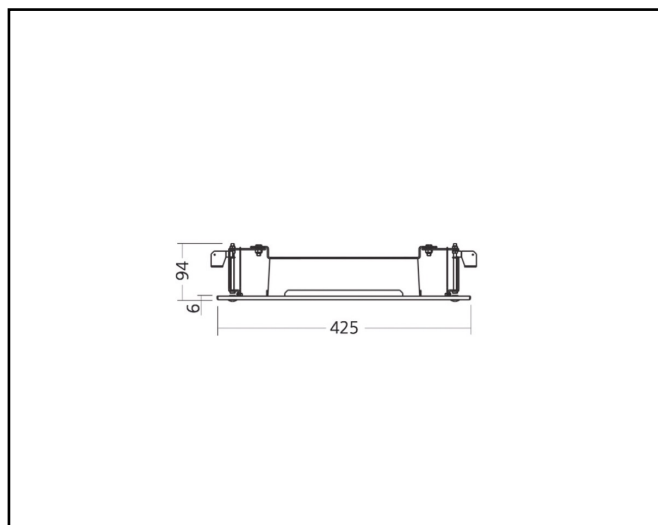

# Product data sheet

Doros / IP65

<b>Description</b>	Outdoor, under canopy
<b>Dimensions (mm)</b>	565mm x 425mm x 94mm
<b>Weight (kg)</b>	7,300kg
<b>Housing</b>	Die-cast aluminium
<b>Colour</b>	White
<b>Optical system</b>	Lenses
<b>Lighting Distribution</b>	52°, direct
<b>Unified Glare Ratio</b>	.
<b>Colour temperature (K)</b>	4000K
<b>CRI (Ra)</b>	80
<b>SCDM</b>	.
<b>Net lumen output (25°C)</b>	7300 - 10500lm
<b>Efficacy – LOR (lm/W)</b>	107 - 135
<b>Power (driver incl.)</b>	54 - 98W
<b>Driver</b>	.
<b>IP</b>	65
<b>IK</b>	08
<b>Lifetime (hours)</b>	50.000h L90 B10
<b>Warranty</b>	5 years
<b>Origin</b>	Slovakia
<b>Norms</b>	.