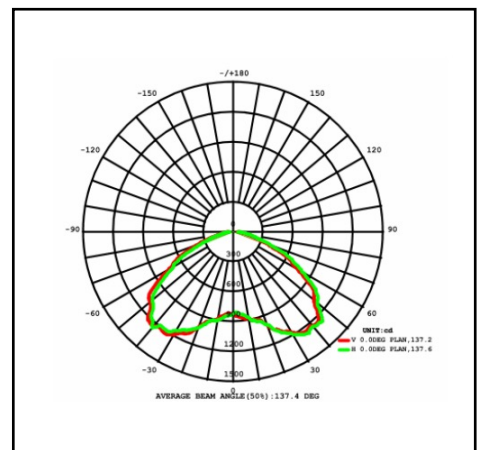

Product data sheet

ATEX20 MINI LED

20W – 2400lm – 110° - 5700K

Description	Surface mounted LED fixture to work in flammable and explosive environments for places with low ceilings ATEX category: II 2G Ex db IIC T6 Gb ECM 18 ATEX 2599
Dimensions (mm)	180mm x 235mm
Weight (kg)	3,2 kg
Housing	Injected aluminium with oven painted coating and elongated watertight protective glass
Colour	Grey
Optical system	Elongated watertight protective glass – 110°
Lighting Distribution	Direct
Unified Glare Ratio	22
Colour temperature (K)	5700K
CRI (Ra)	>70
SCDM	3
Net lumen output (25°C)	2400lm
Efficacy – LOR (lm/W)	120lm/W
Power (driver incl.)	20 W
Driver	Included
IP	IP 66
IK	IK 08
Lifetime (hours)	100.000h L80 B10
Warranty	5 years
Origin	Spain
Norms	LVD 2006/95/EC EMC 2004/108/EC RoHS 2001/65/EC EN-60079-0:2012+A11:2013 EN-60079-1:2014 / EN-60079-28:2015 / EN-60079-31:2014
Marks	CE Ex

Product data sheet

ATEX20 MINI LED

30W – 3600lm – 110° - 5700K

Description	Surface mounted LED fixture to work in flammable and explosive environments for places with low ceilings ATEX category: II 2G Ex db IIC T6 Gb ECM 18 ATEX 2599
Dimensions (mm)	180mm x 235mm
Weight (kg)	3,2 kg
Housing	Injected aluminium with oven painted coating and elongated watertight protective glass
Colour	Grey
Optical system	Elongated watertight protective glass – 110°
Lighting Distribution	Direct
Unified Glare Ratio	22
Colour temperature (K)	5700K
CRI (Ra)	>70
SCDM	3
Net lumen output (25°C)	3600lm
Efficacy – LOR (lm/W)	120lm/W
Power (driver incl.)	30 W
Driver	Included
IP	IP 66
IK	IK 08
Lifetime (hours)	100.000h L80 B10
Warranty	5 years
Origin	Spain
Norms	LVD 2006/95/EC EMC 2004/108/EC RoHS 2001/65/EC EN-60079-0:2012+A11:2013 EN-60079-1:2014 / EN-60079-28:2015 / EN-60079-31:2014
Marks	CE Ex