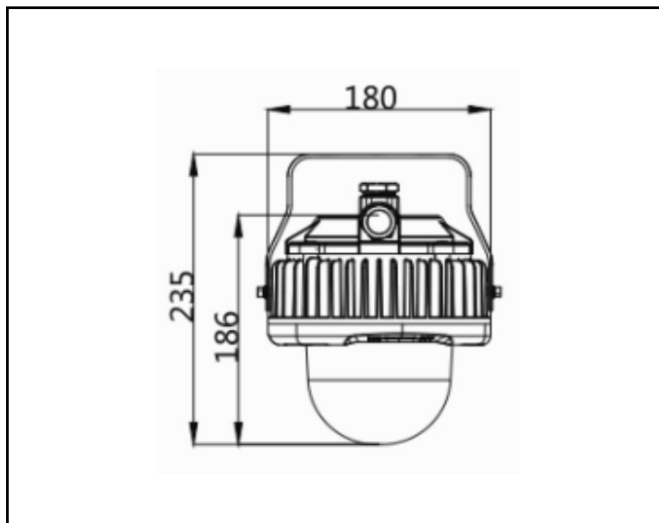

Product data sheet

ATEX20 MINI LED

20W – 2400lm – 110° - 5700K

Description	Surface mounted LED fixture to work in flammable and explosive environments for places with low ceilings ATEX category: II 2G Ex db IIC T6 Gb ECM 18 ATEX 2599
Dimensions (mm)	180mm x 235mm
Weight (kg)	3,2 kg
Housing	Injected aluminium with oven painted coating and elongated watertight protective glass
Colour	Grey
Optical system	Elongated watertight protective glass – 110°
Lighting Distribution	Direct
Unified Glare Ratio	22
Colour temperature (K)	5700K
CRI (Ra)	>70
SCDM	3
Net lumen output (25°C)	2400lm
Efficacy – LOR (lm/W)	120lm/W
Power (driver incl.)	20 W
Driver	Included
IP	IP 66
IK	IK 08
Lifetime (hours)	100.000h L80 B10
Warranty	5 years
Origin	Spain
Norms	LVD 2006/95/EC EMC 2004/108/EC RoHS 2001/65/EC EN-60079-0:2012+A11:2013 EN-60079-1:2014 / EN-60079-28:2015 / EN-60079-31:2014
Marks	CE Ex

Product data sheet

ATEX20 MINI LED

30W – 3600lm – 110° - 5700K

Description	Surface mounted LED fixture to work in flammable and explosive environments for places with low ceilings ATEX category: II 2G Ex db IIC T6 Gb ECM 18 ATEX 2599
Dimensions (mm)	180mm x 235mm
Weight (kg)	3,2 kg
Housing	Injected aluminium with oven painted coating and elongated watertight protective glass
Colour	Grey
Optical system	Elongated watertight protective glass – 110°
Lighting Distribution	Direct
Unified Glare Ratio	22
Colour temperature (K)	5700K
CRI (Ra)	>70
SCDM	3
Net lumen output (25°C)	3600lm
Efficacy – LOR (lm/W)	120lm/W
Power (driver incl.)	30 W
Driver	Included
IP	IP 66
IK	IK 08
Lifetime (hours)	100.000h L80 B10
Warranty	5 years
Origin	Spain
Norms	LVD 2006/95/EC EMC 2004/108/EC RoHS 2001/65/EC EN-60079-0:2012+A11:2013 EN-60079-1:2014 / EN-60079-28:2015 / EN-60079-31:2014
Marks	CE Ex