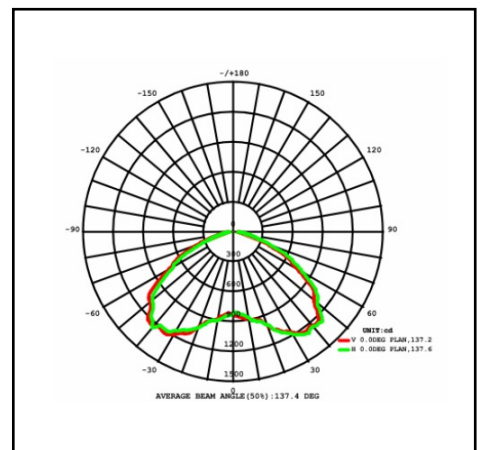

Product data sheet

ATEX20 MINI LED

30W – 3600lm – 110° - 5700K

Description	Surface mounted LED fixture to work in flammable and explosive environments for places with low ceilings ATEX category: II 2G Ex db IIC T6 Gb ECM 18 ATEX 2599
Dimensions (mm)	180mm x 235mm
Weight (kg)	3,2 kg
Housing	Injected aluminium with oven painted coating and elongated watertight protective glass
Colour	Grey
Optical system	Elongated watertight protective glass – 110°
Lighting Distribution	Direct
Unified Glare Ratio	22
Colour temperature (K)	5700K
CRI (Ra)	>70
SCDM	3
Net lumen output (25°C)	3600lm
Efficacy – LOR (lm/W)	120lm/W
Power (driver incl.)	30 W
Driver	Included
IP	IP 66
IK	IK 08
Lifetime (hours)	100.000h L80 B10
Warranty	5 years
Origin	Spain
Norms	LVD 2006/95/EC EMC 2004/108/EC RoHS 2001/65/EC EN-60079-0:2012+A11:2013 EN-60079-1:2014 / EN-60079-28:2015 / EN-60079-31:2014
Marks	CE Ex

Product data sheet

ATEX20 MINI LED

40W – 4800lm – 110° - 5700K

Description	Surface mounted LED fixture to work in flammable and explosive environments for places with low ceilings ATEX category: II 2G Ex db IIC T6 Gb ECM 18 ATEX 2599
Dimensions (mm)	180mm x 235mm
Weight (kg)	3,2 kg
Housing	Injected aluminium with oven painted coating and elongated watertight protective glass
Colour	Grey
Optical system	Elongated watertight protective glass – 110°
Lighting Distribution	Direct
Unified Glare Ratio	22
Colour temperature (K)	5700K
CRI (Ra)	>70
SCDM	3
Net lumen output (25°C)	4800lm
Efficacy – LOR (lm/W)	120lm/W
Power (driver incl.)	40 W
Driver	Included
IP	IP 66
IK	IK 08
Lifetime (hours)	100.000h L80 B10
Warranty	5 years
Origin	Spain
Norms	LVD 2006/95/EC EMC 2004/108/EC RoHS 2001/65/EC EN-60079-0:2012+A11:2013 EN-60079-1:2014 / EN-60079-28:2015 / EN-60079-31:2014
Marks	CE Ex