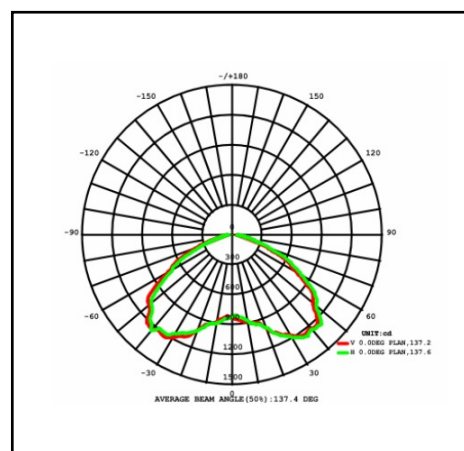

Product data sheet

ATEX20 MINI LED

20W – 2400lm – 110° - 5700K

Description	Surface mounted LED fixture to work in flammable and explosive environments for places with low ceilings ATEX category: II 2G Ex db IIC T6 Gb ECM 18 ATEX 2599
Dimensions (mm)	180mm x 235mm
Weight (kg)	3,2 kg
Housing	Injected aluminium with oven painted coating and elongated watertight protective glass
Colour	Grey
Optical system	Elongated watertight protective glass – 110°
Lighting Distribution	Direct
Unified Glare Ratio	22
Colour temperature (K)	5700K
CRI (Ra)	>70
SCDM	3
Net lumen output (25°C)	2400lm
Efficacy – LOR (lm/W)	120lm/W
Power (driver incl.)	20 W
Driver	Included
IP	IP 66
IK	IK 08
Lifetime (hours)	100.000h L80 B10
Warranty	5 years
Origin	Spain
Norms	LVD 2006/95/EC EMC 2004/108/EC RoHS 2001/65/EC EN-60079-0:2012+A11:2013 EN-60079-1:2014 / EN-60079-28:2015 / EN-60079-31:2014
Marks	CE Ex

Product data sheet

ATEX20 MINI LED

30W – 3600lm – 110° - 5700K

Description	Surface mounted LED fixture to work in flammable and explosive environments for places with low ceilings ATEX category: II 2G Ex db IIC T6 Gb ECM 18 ATEX 2599
Dimensions (mm)	180mm x 235mm
Weight (kg)	3,2 kg
Housing	Injected aluminium with oven painted coating and elongated watertight protective glass
Colour	Grey
Optical system	Elongated watertight protective glass – 110°
Lighting Distribution	Direct
Unified Glare Ratio	22
Colour temperature (K)	5700K
CRI (Ra)	>70
SCDM	3
Net lumen output (25°C)	3600lm
Efficacy – LOR (lm/W)	120lm/W
Power (driver incl.)	30 W
Driver	Included
IP	IP 66
IK	IK 08
Lifetime (hours)	100.000h L80 B10
Warranty	5 years
Origin	Spain
Norms	LVD 2006/95/EC EMC 2004/108/EC RoHS 2001/65/EC EN-60079-0:2012+A11:2013 EN-60079-1:2014 / EN-60079-28:2015 / EN-60079-31:2014
Marks	CE Ex