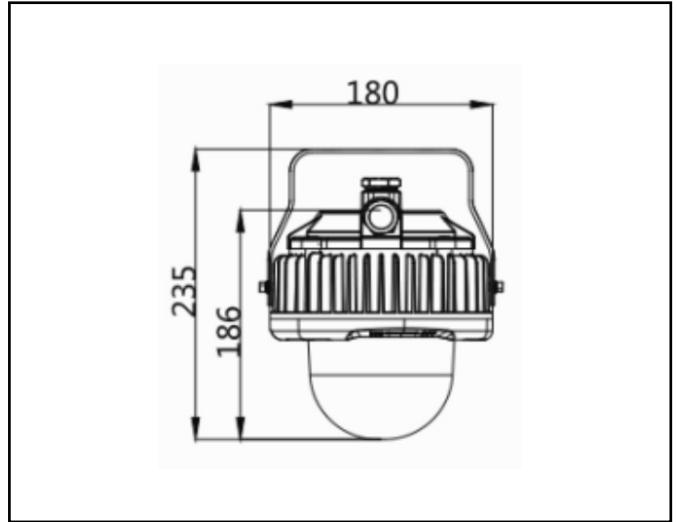

Product data sheet

ATEX20 MINI LED

20W – 2400lm – 110° - 5700K

Description	Surface mounted LED fixture to work in flammable and explosive environments for places with low ceilings ATEX category: II 2G Ex db IIC T6 Gb ECM 18 ATEX 2599
Dimensions (mm)	180mm x 235mm
Weight (kg)	3,2 kg
Housing	Injected aluminium with oven painted coating and elongated watertight protective glass
Colour	Grey
Optical system	Elongated watertight protective glass – 110°
Lighting Distribution	Direct
Unified Glare Ratio	22
Colour temperature (K)	5700K
CRI (Ra)	>70
SCDM	3
Net lumen output (25°C)	2400lm
Efficacy – LOR (lm/W)	120lm/W
Power (driver incl.)	20 W
Driver	Included
IP	IP 66
IK	IK 08
Lifetime (hours)	100.000h L80 B10
Warranty	5 years
Origin	Spain
Norms	LVD 2006/95/EC EMC 2004/108/EC RoHS 2001/65/EC EN-60079-0:2012+A11:2013 EN-60079-1:2014 / EN-60079-28:2015 / EN-60079-31:2014
Marks	CE Ex

Product data sheet

ATEX20 MINI LED

30W – 3600lm – 110° - 5700K

Description	Surface mounted LED fixture to work in flammable and explosive environments for places with low ceilings ATEX category: II 2G Ex db IIC T6 Gb ECM 18 ATEX 2599
Dimensions (mm)	180mm x 235mm
Weight (kg)	3,2 kg
Housing	Injected aluminium with oven painted coating and elongated watertight protective glass
Colour	Grey
Optical system	Elongated watertight protective glass – 110°
Lighting Distribution	Direct
Unified Glare Ratio	22
Colour temperature (K)	5700K
CRI (Ra)	>70
SCDM	3
Net lumen output (25°C)	3600lm
Efficacy – LOR (lm/W)	120lm/W
Power (driver incl.)	30 W
Driver	Included
IP	IP 66
IK	IK 08
Lifetime (hours)	100.000h L80 B10
Warranty	5 years
Origin	Spain
Norms	LVD 2006/95/EC EMC 2004/108/EC RoHS 2001/65/EC EN-60079-0:2012+A11:2013 EN-60079-1:2014 / EN-60079-28:2015 / EN-60079-31:2014
Marks	CE Ex